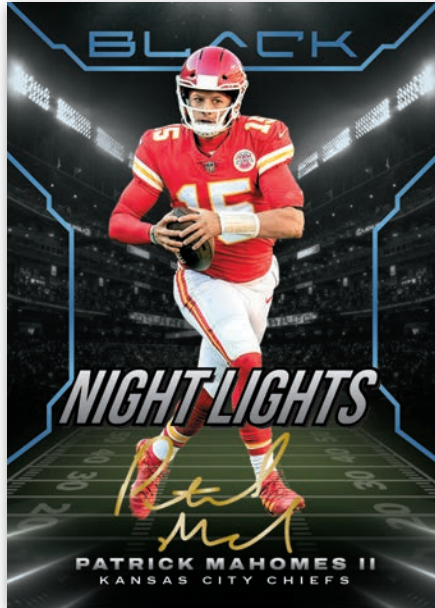

Card images are solely for the purpose of design display.

**BASE PLATINUM**

Card images are solely for the purpose of design display.

**ROOKIES PLATINUM**

Card images are solely for the purpose of design display.

**VANTA**

Find a 200-card base set, including 100 Rookies!  
Find all of the current and future stars!

The newest addition to the short prints, hunt for some of the biggest NFL stars in Vanta! Also look for returning fan-favorites like White Night, Forcefield, and Regulators!