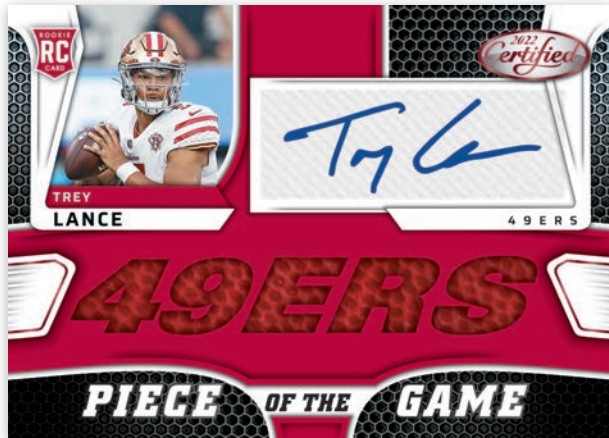

Card images are solely for the purpose of design display.

BASE MIRROR GOLD

Card images are solely for the purpose of design display.

ROOKIES TEAL

Card images are solely for the purpose of design display.

FRESHMAN FABRIC MIRROR SIGNATURES BLUE

Collect this 100-card base set that features the top stars that the NFL has to offer!

Hunt for a 100-card rookie set that features the top draft picks from the loaded 2022 rookie class!

Find one Freshman Fabric Mirror Signature or Piece of the Game Signature, in every box, on average that features team logos, nameplates and one -of-one NFL shield swatches from your 2022 top rookies!

Card images are solely for the purpose of design display.

PIECE OF THE GAME SIGNATURES RED

Returning in 2022, Piece of the Game offers collectors a chance to get their hands on some unique memorabilia such as footballs, gloves and jerseys from some of the biggest names that football has to offer in this unique auto set!