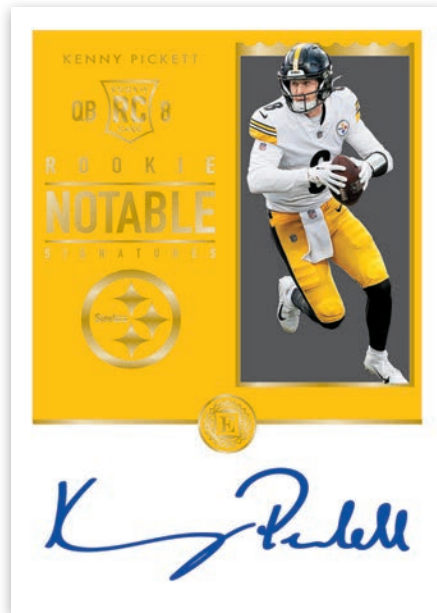

Card images are solely for the purpose of design display.