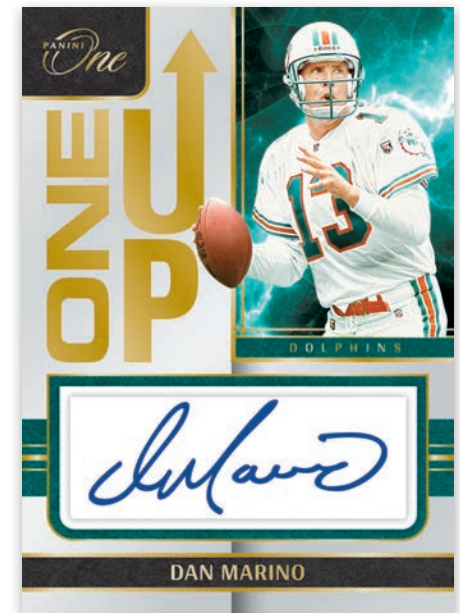

Card images are solely for the purpose of design display.

ROOKIE PATCH AUTOGRAPHS BLACK

Featuring a custom embossed card stock, on-card autograph, and oversized patches, these rookie patch autographs will be a prize for all collectors!

Card images are solely for the purpose of design display.

PREMIUM ROOKIE PATCH AUTOGRAPHS GOLD

Premium Rookie Patch Autographs returns- featuring the top NFL rookies on a beautiful acetate stock, adding an extra appeal for all collectors!

Card images are solely for the purpose of design display.

FORMULA ONE AUTOGRAPHS GREEN

Designed with signatures framed perfectly between two patches, Formula One Autographs features signatures from Stars such as: Michael Vick, J.J. Watt, Kam Chancellor, Jalen Hurts, and top Rookies from this year's class!

Card images are solely for the purpose of design display.

ONE MAN SHOW PLATINUM

This shadowbox autographed set includes top veteran and legendary players like: Barry Sanders, Lawrence Taylor, Justin Jefferson, Aaron Rodgers, and more!