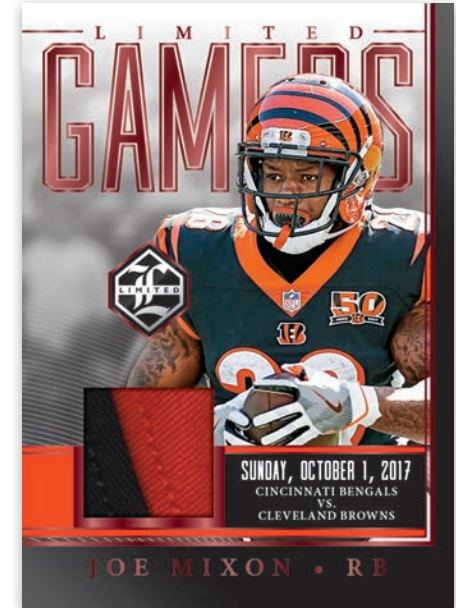

Card images are solely for the purpose of design display.

LIMITED GAMERS RUBY SPOTLIGHT

Limited also delivers several on-card autograph inclusions as well as the popular Limited Gamers game-dated, game-worn memorabilia cards.