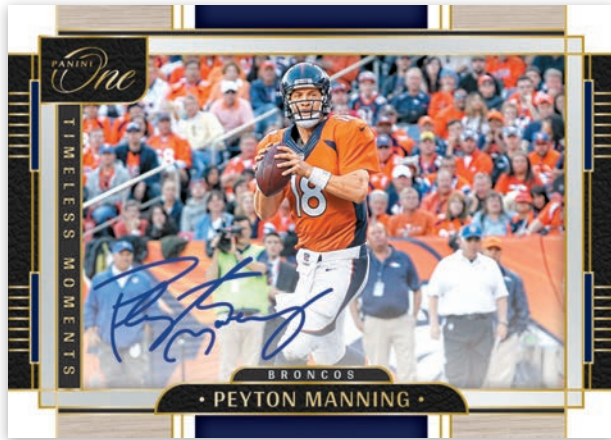

Card images are solely for the purpose of design display.

Card images are solely for the purpose of design display.

Card images are solely for the purpose of design display.

**ROOKIE PATCH AUTOGRAPHS BLACK**

**QUAD PATCH AUTOGRAPHS BRONZE**

**ONE FOR ALL AUTOGRAPHS GOLD VINYL**

Panini One delivers an absolutely stunning array of hard-signed memorabilia masterpieces from the NFL's hottest rookies, biggest superstars and greatest legends — one jaw-dropper at a time.