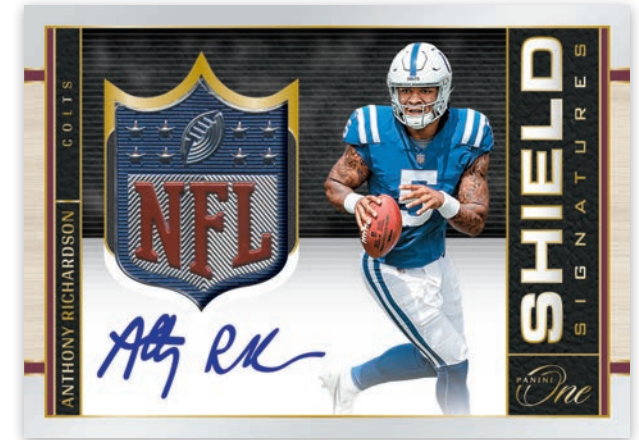

Card images are solely for the purpose of design display.

Card images are solely for the purpose of design display.

Card images are solely for the purpose of design display.

**ROOKIE PATCH AUTOGRAPHS BLACK**

**QUAD PATCH AUTOGRAPHS BRONZE**

**ONE FOR ALL AUTOGRAPHS GOLD VINYL**

Panini One delivers an absolutely stunning array of hard-signed memorabilia masterpieces from the NFL's hottest rookies, biggest superstars and greatest legends — one jaw-dropper at a time.

Card images are solely for the purpose of design display.

**TIMELESS MOMENTS**

Card images are solely for the purpose of design display.

**THE ONEDERS GREEN**

Card images are solely for the purpose of design display.