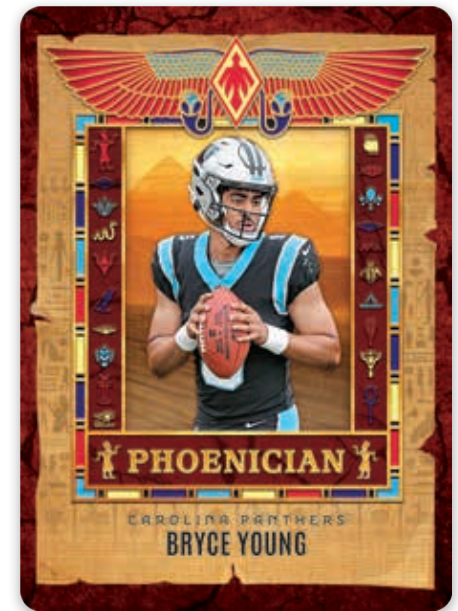

Card images are solely for the purpose of design display.

PHOENICIAN

Phoenix boasts some of the most striking case-hit chases you'll see all season, bolstered by the aesthetically gifted Metropolis, Archetype and Phoenician inserts.