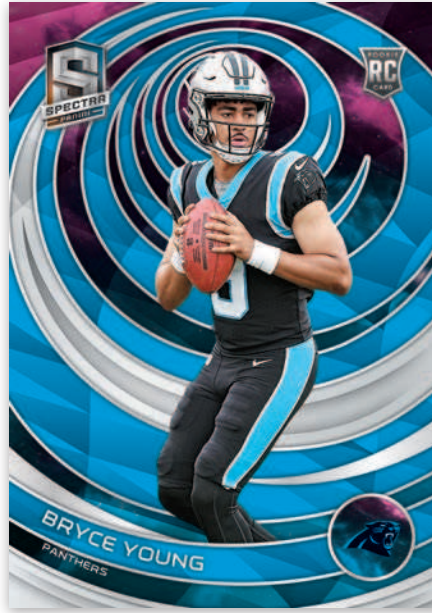

Card images are solely for the purpose of design display.

BASE PSYCHADELIC

Card images are solely for the purpose of design display.

ROOKIES NEBULA

Card images are solely for the purpose of design display.

ROOKIES NEON SPLATTER

Spectra's 242-card base set features the game's biggest current stars, all-time greats and hottest rookies along with some of the most delectable, collectible parallels in the industry.

- A product so aesthetically endearing that it spawned a new adjective (“spectacular”), Panini America’s Spectra Football returns in 2023 with a vengeance, once again designed to deliver some of the most striking inserts and parallels of the entire year.
- Find a decadent array of rookie-centric Autograph Memorabilia content, headlined by Rookie Patch Autographs, Dual Patch Autographs, Radiant Rookie Patch Signatures and more.
- Spectra’s calling-card Champion Signatures return featuring on-card autographs of the NFL’s newest Super Bowl winners.
- Spectra is renowned for its colorful, captivating parallels and in 2023, collectors will find the likes of Celestial, Hyper, Interstellar, Neon Blue Die Cut, Astral, Spectris, Neon Green Die Cut, Meta, Pink Die Cut, Orange Die Cut, Universal Die Cut, Neon Splatter, Psychedelic, Neon Marble, Nebula and Gold, numbered to as low as 1!
- Search for scintillating case-hit chases with Neon Nights, Ultraviolet, Respectra, Solar Eclipse and Main Character.