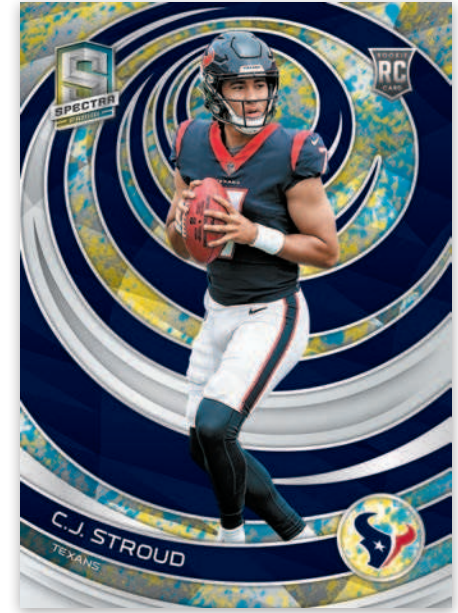

Card images are solely for the purpose of design display.

BASE PSYCHADELIC

Card images are solely for the purpose of design display.

ROOKIES NEBULA

Card images are solely for the purpose of design display.

ROOKIES NEON SPLATTER

Spectra's 242-card base set features the game's biggest current stars, all-time greats and hottest rookies along with some of the most delectable, collectible parallels in the industry.

Card images are solely for the purpose of design display.

**ROOKIE PATCH AUTOGRAPHS
CELESTIAL**

Card images are solely for the purpose of design display.

DUAL PATCH AUTOGRAPHS HYPER

Card images are solely for the purpose of design display.

- A product so aesthetically endearing that it spawned a new adjective (“spectacular”), Panini America’s Spectra Football returns in 2023 with a vengeance, once again designed to deliver some of the most striking inserts and parallels of the entire year.
- Find a decadent array of rookie-centric Autograph Memorabilia content, headlined by Rookie Patch Autographs, Dual Patch Autographs, Radiant Rookie Patch Signatures and more.
- Spectra’s calling-card Champion Signatures return featuring on-card autographs of the NFL’s newest Super Bowl winners.
- Spectra is renowned for its colorful, captivating parallels and in 2023, collectors will find the likes of Celestial, Hyper, Interstellar, Neon Blue Die Cut, Astral, Spectris, Neon Green Die Cut, Meta, Pink Die Cut, Orange Die Cut, Universal Die Cut, Neon Splatter, Psychedelic, Neon Marble, Nebula and Gold, numbered to as low as 1!
- Search for scintillating case-hit chases with Neon Nights, Ultraviolet, Respectra, Solar Eclipse and Main Character.