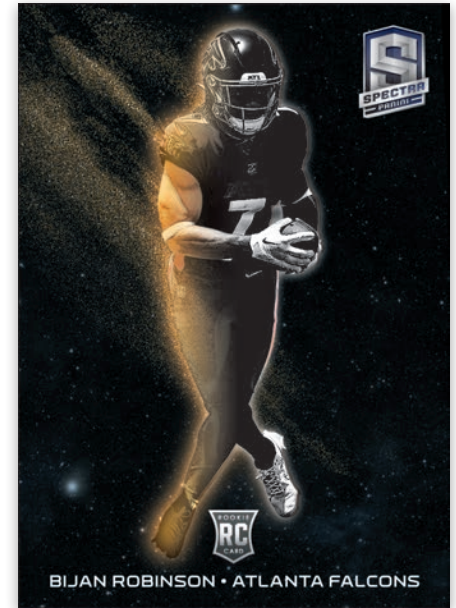

Card images are solely for the purpose of design display.

**ROOKIE PATCH AUTOGRAPHS
CELESTIAL**

Card images are solely for the purpose of design display.

DUAL PATCH AUTOGRAPHS HYPER

Card images are solely for the purpose of design display.

NEON NIGHTS

Card images are solely for the purpose of design display.

ULTRAVIOLET

Card images are solely for the purpose of design display.

SOLAR ECLIPSE

Uncover spectacular case-hit chases in such dynamic inserts as Neon Nights, Ultraviolet, Solar Eclipse and more.