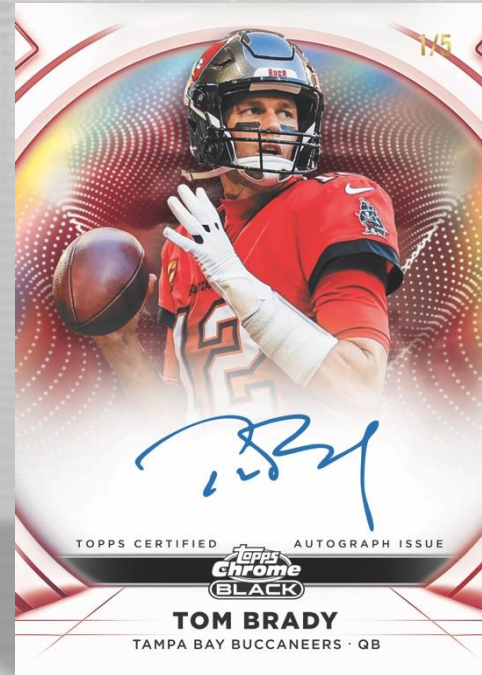

Super Futures Autographs

AUTOGRAPHS