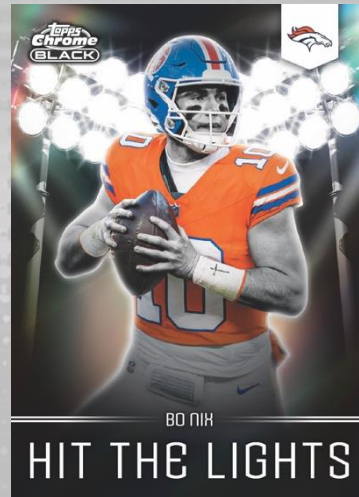

2025 TOPPS CHROME BLACK FOOTBALL

2025 Topps Chrome Black Football steps out of the shadows with a bold chromium finish and a dark, dramatic design that gives the Chrome brand a sharper edge than ever before. Built around deep contrasts, sleek surfaces, and shadow-driven visuals, Chrome Black delivers a premium presentation featuring NFL legends, current superstars, and the game's brightest rookies.

Collectors can chase haunting inserts like Nocturnal and Depths of Darkness alongside a lineup of other rare case hits including Rookie Design Variation, Hit the Lights, and Black Lightning. Each design leans into the product's moody aesthetic with striking chrome technology and layered visual depth that make every card stand out.

Autograph content adds another layer to the darkness with stacked subject lists ranging from football legends to the next generation of stars. Look for signature inserts such as Pitch Black Pairings Dual Autographs and Super Futures Autographs, combining bold chromium styling with some of the NFL's biggest names and emerging talent.