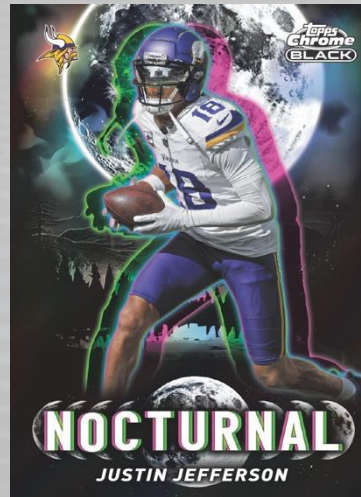

2025 TOPPS CHROME BLACK FOOTBALL

2025 Topps Chrome Black Football steps out of the shadows with a bold chromium finish and a dark, dramatic design that gives the Chrome brand a sharper edge than ever before. Built around deep contrasts, sleek surfaces, and shadow-driven visuals, Chrome Black delivers a premium presentation featuring NFL legends, current superstars, and the game's brightest rookies.

Collectors can chase haunting inserts like Nocturnal and Depths of Darkness alongside a lineup of other rare case hits including Rookie Design Variation, Hit the Lights, and Black Lightning. Each design leans into the product's moody aesthetic with striking chrome technology and layered visual depth that make every card stand out.

Autograph content adds another layer to the darkness with stacked subject lists ranging from football legends to the next generation of stars. Look for signature inserts such as Pitch Black Pairings Dual Autographs and Super Futures Autographs, combining bold chromium styling with some of the NFL's biggest names and emerging talent.