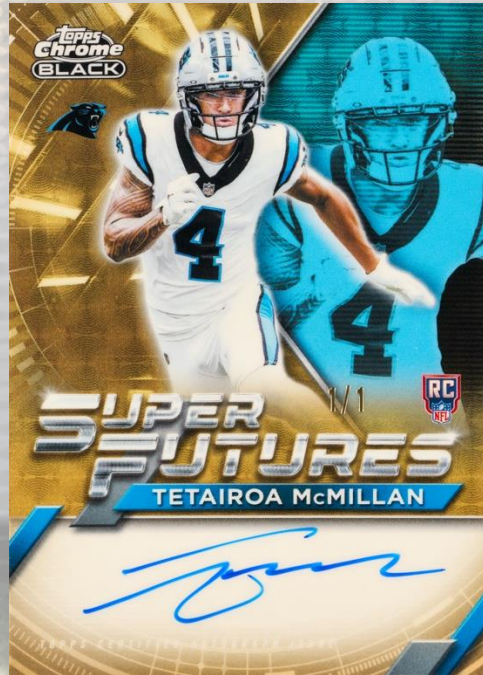

WHAT ARE YOU CHASING?

AUTOGRAPHS