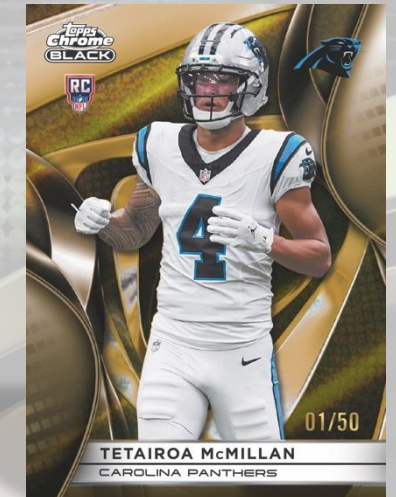

2025 TOPPS CHROME BLACK FOOTBALL

2025 Topps Chrome Black Football steps out of the shadows with a bold chromium finish and a dark, dramatic design that gives the Chrome brand a sharper edge than ever before. Built around deep contrasts, sleek surfaces, and shadow-driven visuals, Chrome Black delivers a premium presentation featuring NFL legends, current superstars, and the game's brightest rookies.

Collectors can chase haunting inserts like Nocturnal and Depths of Darkness alongside a lineup of other rare case hits including Rookie Design Variation, Hit the Lights, and Black Lightning. Each design leans into the product's moody aesthetic with striking chrome technology and layered visual depth that make every card stand out.

Autograph content adds another layer to the darkness with stacked subject lists ranging from football legends to the next generation of stars. Look for signature inserts such as Pitch Black Pairings Dual Autographs and Super Futures Autographs, combining bold chromium styling with some of the NFL's biggest names and emerging talent.