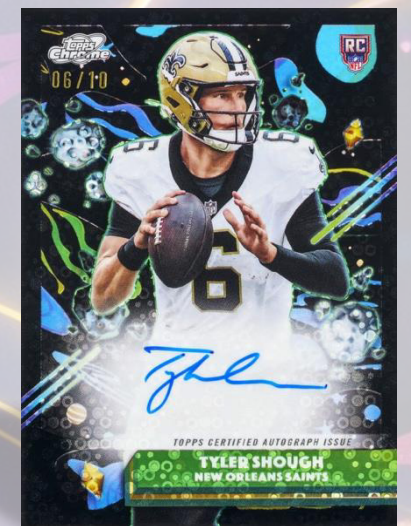

2025

TOPPS COSMIC CHROME® FOOTBALL

2025 TOPPS COSMIC CHROME FOOTBALL

2025 Topps Cosmic Chrome Football launches the iconic Chrome brand into orbit with a dynamic, space-inspired design that brings a fresh twist to the hobby. The 200-card base checklist highlights today's top NFL talent and the league's most exciting newcomers, giving collectors a mix of stars from every generation.

A variety of eye-catching inserts await, including fan-favorite themes like Star Clusters and Extraterrestrial Talent, along with additional cosmic-inspired surprises. Be on the lookout for ultra-rare case hits such as Light Years, Cosmic Dust, and Supernova, each offering unique visual appeal and collectability.

Collectors can chase the ambitious Planetary Pursuit set, a buildable collection that spans the entire solar system—from the blazing Sun out to distant Pluto.

Autograph content is also a major highlight, featuring four distinct signature sets. These include on-card autographs randomly inserted throughout the product, spotlighting elite veterans, standout rookies, and the next wave of NFL stars.

HOBBY

Each pack of 2025 Topps Cosmic Chrome Football contains four (4) cards. Look for Refractors, Numbered Parallels, Autographs, and Inserts including Planetary Pursuit, Starfractor, and Case Hit Inserts.