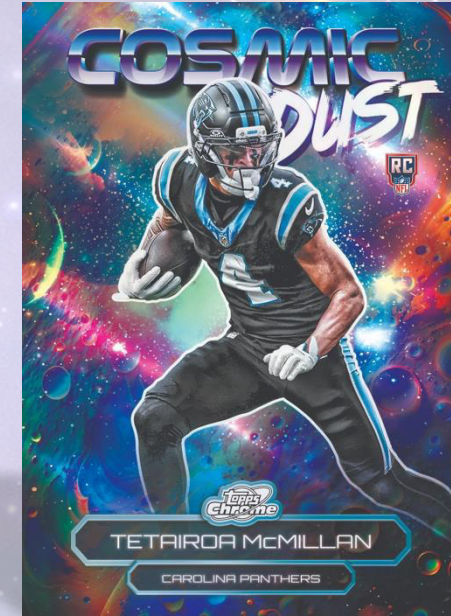

Planetary Pursuit

CASE HIT