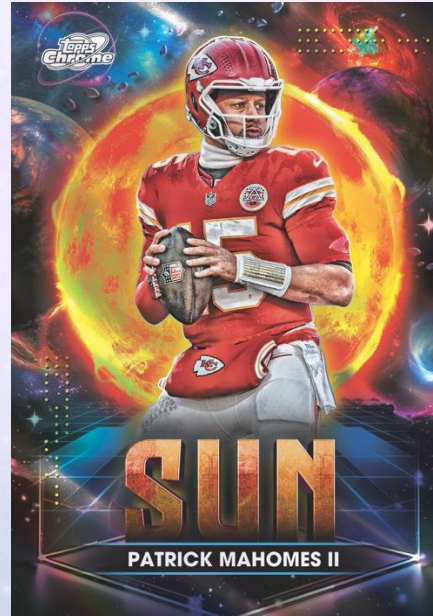

Equinox Autographs

CASE HIT