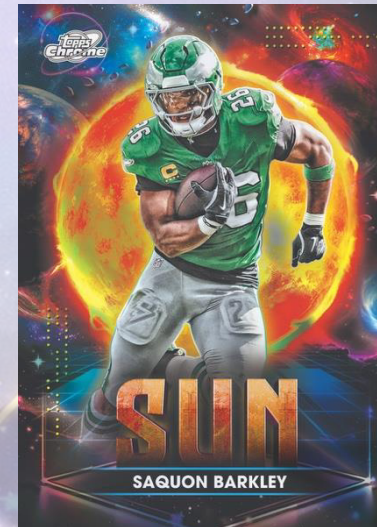

2025

TOPPS COSMIC CHROME® FOOTBALL

2025 TOPPS COSMIC CHROME FOOTBALL

2025 Topps Cosmic Chrome Football launches the iconic Chrome brand into orbit with a dynamic, space-inspired design that brings a fresh twist to the hobby. The 200-card base checklist highlights today's top NFL talent and the league's most exciting newcomers, giving collectors a mix of stars from every generation.

A variety of eye-catching inserts await, including fan-favorite themes like Star Clusters and Extraterrestrial Talent, along with additional cosmic-inspired surprises. Be on the lookout for ultra-rare case hits such as Light Years, Cosmic Dust, and Supernova, each offering unique visual appeal and collectability.

Collectors can chase the ambitious Planetary Pursuit set, a buildable collection that spans the entire solar system—from the blazing Sun out to distant Pluto.

Autograph content is also a major highlight, featuring four distinct signature sets. These include on-card autographs randomly inserted throughout the product, spotlighting elite veterans, standout rookies, and the next wave of NFL stars.

HOBBY

Each pack of 2025 Topps Cosmic Chrome Football contains four (4) cards. Look for Refractors, Numbered Parallels, Autographs, and Inserts including Planetary Pursuit, Starfractor, and Case Hit Inserts.