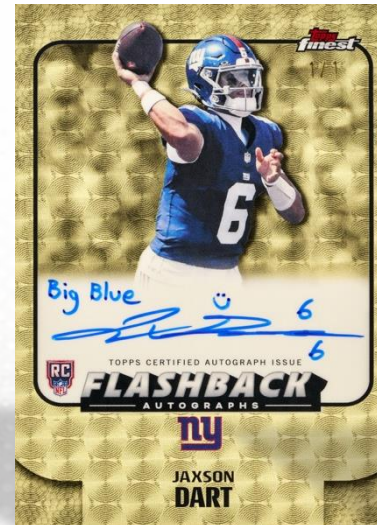

2025

TOPPS FINEST FOOTBALL

2025 TOPPS FINEST FOOTBALL

Topps Finest Football is back, bringing the unmistakable energy of the 90s to a new generation of Collectors. With bold designs, a premium Chrome finish, and a deep 300-card Base Set, you'll find the game's biggest stars, all-time legends, and rising rookies across tiered levels, each packed with vibrant parallels made for the chase.

Inserts are at the heart of Finest, delivering the thrill that's defined the brand for decades. Fan-favorite Centurions returns, while 1992 Finest throws it back to the very first Finest design. Chase iconic SSPs like The Man, Headliners, and Nightmare Fuel, plus the ultra-limited Landmark Metal Series, a new take on the fan favorite from 1995, printed on real metal.

Autographs bring you even closer to the game, featuring top rookies, standout veterans, and legendary names. Look for Rookie Autos of Jaxson Dart and Cam Ward, stars like Caleb Williams and Jaxon Smith Njigba, and legends including Eli Manning and Jerry Rice. Rip into Topps Finest Football and chase the cards that define your collection.