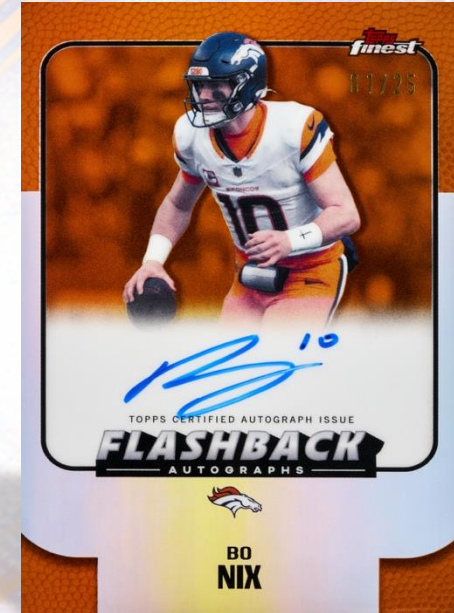

Autographs bring you even closer to the game, featuring top rookies, standout veterans, and legendary names. Look for Rookie Autos of Jaxson Dart and Cam Ward, stars like Caleb Williams and Jaxon Smith Njigba, and legends including Eli Manning and Jerry Rice. Rip into Topps Finest Football and chase the cards that define your collection.

AUTOGRAPH

Finest Greats Autographs

AUTOGRAPH

Finest Freshman Autographs

AUTOGRAPH

Flashback Autographs

BASE CARD PARALLEL MATRIX

BASE CARDS COMMON