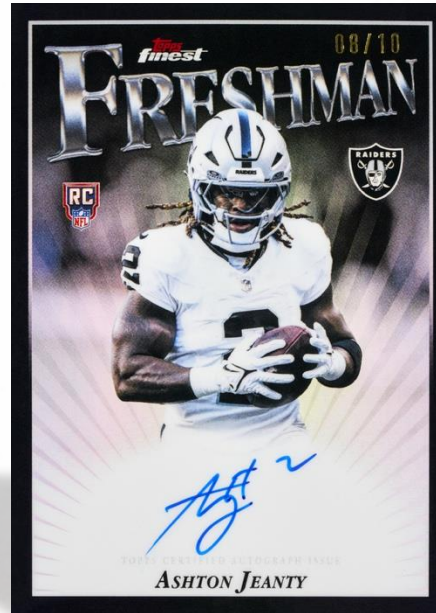

Autographs bring you even closer to the game, featuring top rookies, standout veterans, and legendary names. Look for Rookie Autos of Jaxson Dart and Cam Ward, stars like Caleb Williams and Jaxon Smith Njigba, and legends including Eli Manning and Jerry Rice. Rip into Topps Finest Football and chase the cards that define your collection.

WHAT ARE YOU CHASING?

AUTOGRAPH

Rookie Finest Autographs

AUTOGRAPH

Finest Moments Autographs

AUTOGRAPH

Finest Autographs

WHAT ARE YOU CHASING?

AUTOGRAPH

Finest Greats Autographs

AUTOGRAPH

Finest Freshman Autographs

AUTOGRAPH

Flashback Autographs

BASE CARD PARALLEL MATRIX

BASE CARDS COMMON