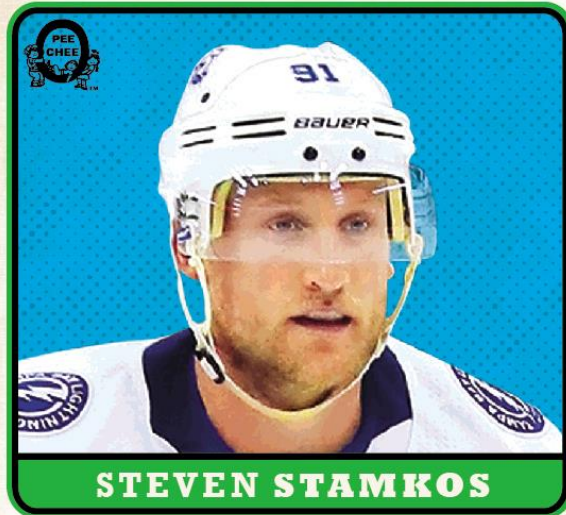

BOX BREAK (on average):

- (48) Marquee Rookies, Season Highlights, League Leaders and/or Retro Cards
- (8) Silver Border Parallels
- (6) Minis
- (5) OPC Playing Cards
- (2) Retro Black Border Parallels
- (1) Gold Glossy Parallel

All Content is subject to change. Card images are solely for the purpose of design display.

O-Pee-Chee®

2018-19 HOCKEY

Retro Variations
(Seeded 1:1)

Retro Black Border Parallel
(#'d to 100)

All Content is subject to change. Card images are solely for the purpose of design display.