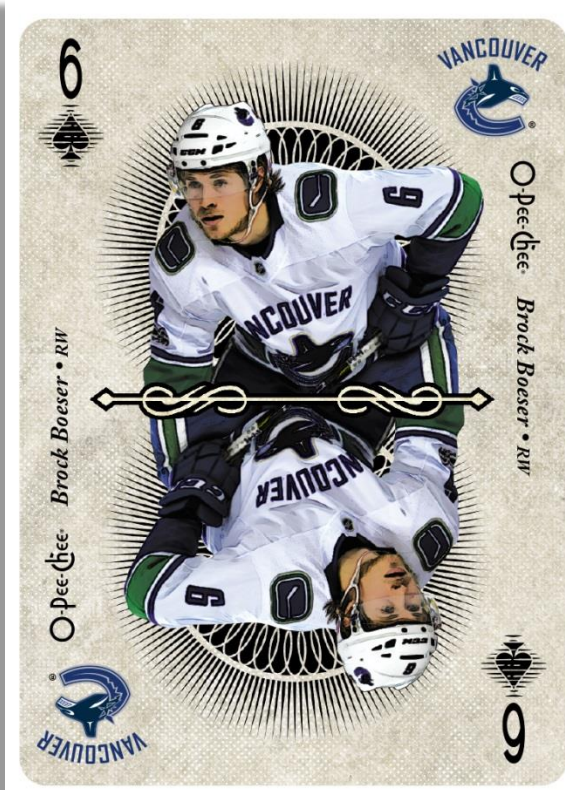

O-Pee-Chee

2018-19 HOCKEY

O-Pee-Chee Playing Cards
(#2 thru Kings cards seeded 1:5)