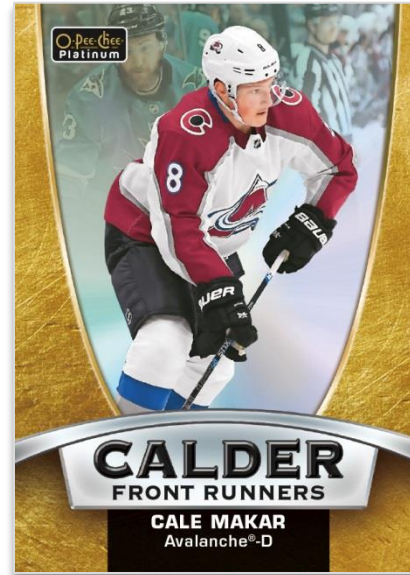

BASE SET

Marquee Rookies

The 200-card **Base Set** features 150 active veterans and 50 top rookies, each on radiant platinum stock!

ROOKIE AUTO

Orange Checkers Parallel

Grab some of the season's first hard-signed rookie autograph cards! The **Rookie Auto** insert boasts eight colorful parallels, including the **Hobby exclusive** Orange Checkers parallel.

RETRO

The O-Pee-Chee Platinum **Retro** cards are back! This popular insert features three serial numbered parallels and an autograph parallel.

2019-20 HOCKEY

BASE SET

Sunset Parallel

BASE SET

Red Prism Parallel

BASE SET

Golden Treasures Parallel

A player collectors' dream, O-Pee-Chee Platinum features 10 dazzling **Base Set** parallels! The impressive list includes two brand new creations (**Sunset & Matte Pink**) and a **Hobby exclusive** (**Orange Checkers**). Additionally, seven of the 10 parallels are serial numbered, highlighted by the super rare **Golden Treasures** 1-of-1's!

All Content is subject to change. Card images are solely for the purpose of design display.

BEST IN THE WORLD

The **Best in the World**, **Calder Front Runners** and **Thrilling Finishes** inserts feature many of the best veterans and top rookies in the game today. Each box includes three cards from these three inserts. Also, look for the **Hobby exclusive** autograph parallels of all three!