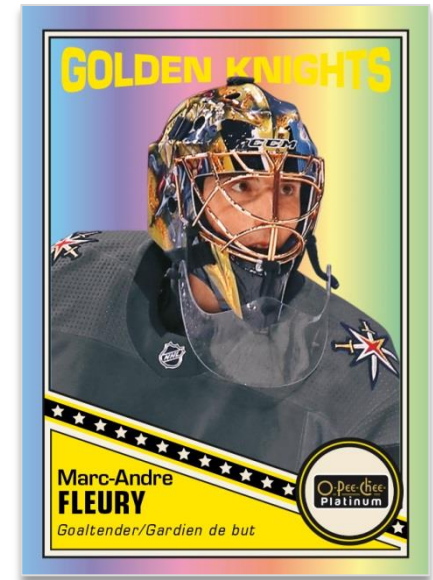

BASE SET

Marquee Rookies

The 200-card **Base Set** features 150 active veterans and 50 top rookies, each on radiant platinum stock!

ROOKIE AUTO

Orange Checkers Parallel

Grab some of the season's first hard-signed rookie autograph cards! The **Rookie Auto** insert boasts eight colorful parallels, including the **Hobby exclusive** Orange Checkers parallel.

RETRO

The O-Pee-Chee Platinum **Retro** cards are back! This popular insert features three serial numbered parallels and an autograph parallel.

2019-20 HOCKEY

BASE SET

Sunset Parallel

BASE SET

Red Prism Parallel

BASE SET

Golden Treasures Parallel

A player collectors' dream, O-Pee-Chee Platinum features 10 dazzling **Base Set** parallels! The impressive list includes two brand new creations (**Sunset & Matte Pink**) and a **Hobby exclusive** (**Orange Checkers**). Additionally, seven of the 10 parallels are serial numbered, highlighted by the super rare **Golden Treasures** 1-of-1's!