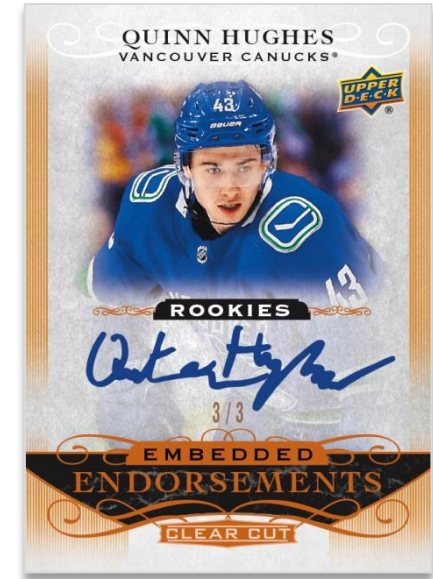

## BLACK AMBER AUTOS

A new addition in 2019-20, these unique and visually stunning cards boast a checklist featuring top rookies, established stars and retired legends.

All content is subject to change. Card images are solely for the purpose of design display.

UPPER DECK  
**CLEAR CUT**  
 2019-20 HOCKEY

**CANVAS ROOKIE DEBUTS**  
 Auto Parallel

The popular **Canvas Signatures** cards are back and we've added a new insert: **Canvas Rookie Debuts!** This offering consists of the top 10 rookies in the game today and each photo comes from the player's debut game! Look for the autograph parallel #d to just 10.

**BASE ROOKIE AUTOS**  
 High Gloss Parallel

A favorite of player collectors and set builders, the **Base Rookie Autos** collection features all of the best rookies and boasts three stellar parallels:

**Exclusives** (#d to 65/35), **High Gloss** (#d to 10) and **One-of-One** (#d to 1)

**EMBEDDED ENDORSEMENTS**  
 Rookies - Orange Parallel

This insert features signatures ranging from top rookies to today's biggest superstars. Look for the rare **Gold** (#d to 25) and **Orange** (#d to 3) parallels.