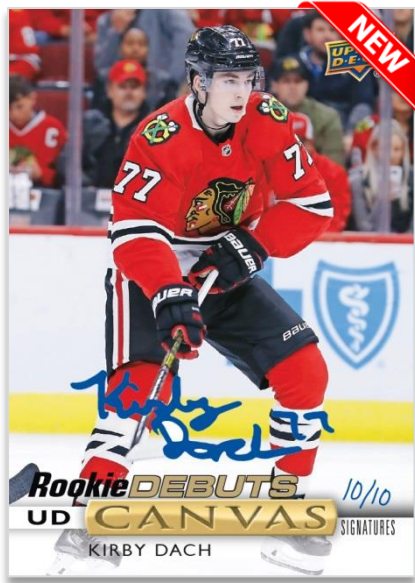

## TRIBUTE AUTOS

'16-'17 Matthews Young Guns Tribute Auto & '05-'06 Crosby "The Cup" Rookie Auto Tribute

This special set features autographed acetate versions of iconic rookie cards of the past 30 years. As a bonus – there are **no repeat players** from the equivalent 2018-19 set!

## BLACK AMBER AUTOS

A new addition in 2019-20, these unique and visually stunning cards boast a checklist featuring top rookies, established stars and retired legends.

All content is subject to change. Card images are solely for the purpose of design display.

UPPER DECK  
**CLEAR CUT**  
 2019-20 HOCKEY

**CANVAS ROOKIE DEBUTS**  
 Auto Parallel

The popular **Canvas Signatures** cards are back and we've added a new insert: **Canvas Rookie Debuts!** This offering consists of the top 10 rookies in the game today and each photo comes from the player's debut game! Look for the autograph parallel #d to just 10.

**BASE ROOKIE AUTOS**  
 High Gloss Parallel

A favorite of player collectors and set builders, the **Base Rookie Autos** collection features all of the best rookies and boasts three stellar parallels:

**Exclusives** (#d to 65/35), **High Gloss** (#d to 10) and **One-of-One** (#d to 1)