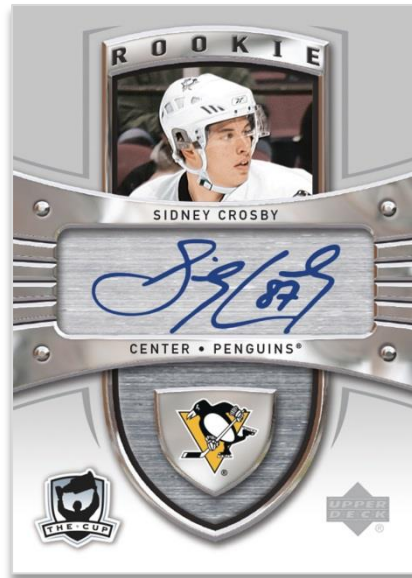

## TRIBUTE AUTOS

'16-'17 Matthews Young Guns Tribute Auto & '05-'06 Crosby "The Cup" Rookie Auto Tribute

This special set features autographed acetate versions of iconic rookie cards of the past 30 years. As a bonus – there are **no repeat players** from the equivalent 2018-19 set!