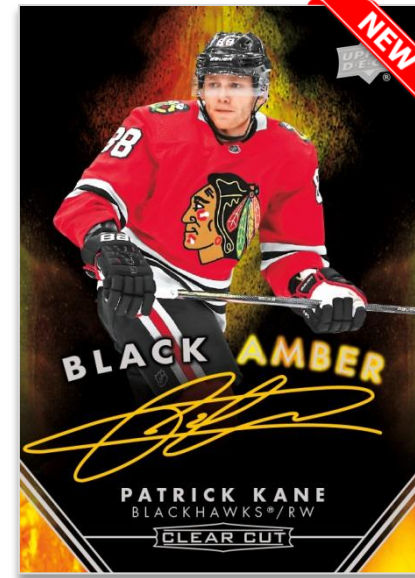

## TRIBUTE AUTOS

'16-'17 Matthews Young Guns Tribute Auto & '05-'06 Crosby "The Cup" Rookie Auto Tribute

This special set features autographed acetate versions of iconic rookie cards of the past 30 years. As a bonus – there are **no repeat players** from the equivalent 2018-19 set!

## BLACK AMBER AUTOS

A new addition in 2019-20, these unique and visually stunning cards boast a checklist featuring top rookies, established stars and retired legends.

All content is subject to change. Card images are solely for the purpose of design display.