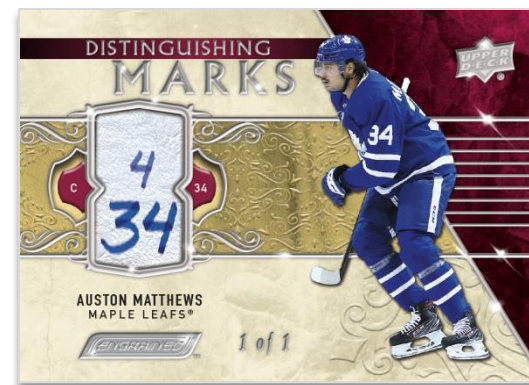

ROOKIE SIGNATURE SHOTS

Tier 2

Find manufactured carbon fiber or wood pieces with hard-signed autographs in our **Signature Shots** collection consisting of rookies, stars and legends. Keep an eye out for several low-numbered parallels.

REMNANTS

Look for **Remnants**, a 100-card insert featuring game-used sticks from current stars and retired legends, as well as its low-numbered autograph parallel, **Rare Remnants Signatures!**

Content is subject to change. Card images are solely for the purpose of design display.

2019-20 HOCKEY

COMPLETE STICKS - SIGNATURES

Collect the **Complete Sticks** and **Complete Sticks – Signatures** inserts featuring three separate portions of the same game-used stick.

DUAL STICK NAMEPLATES

This impressive 15-card insert features some of the greatest players the world has ever seen! All 15 cards pair two players, each with one of their stick nameplates. These are true 1-of-1 cards everyone will want in their collection.