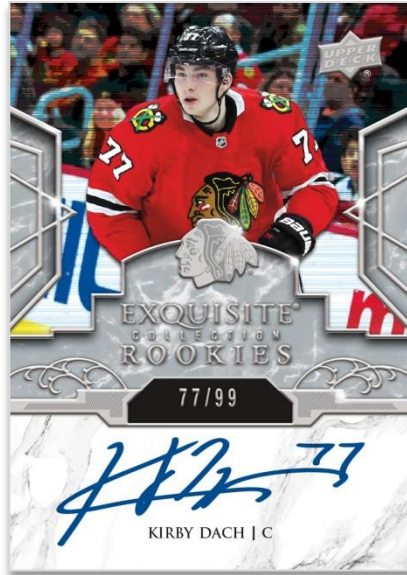

The 47-card **Sub Zero** insert includes all of the top active stars & rookies. And, as is the case throughout the product, all autographs within the insert are **100% on-card!**

**FIRE & ICE**  
Fire Version

This exciting new 40-card insert is a collection of 20 top veterans, each featured on a "Fire" card and an "Ice" card! All 40 cards boast a hard-signed autograph!

All content is subject to change. Card images are solely for the purpose of design display.

### UNDER GLASS SIGNATURES

**Back by popular demand!** Our autographed shadow box insert **Under Glass Signatures** returns with an intriguing mix of retired legends, active stars and top flight rookies. Be on the lookout for the rare Red parallel.