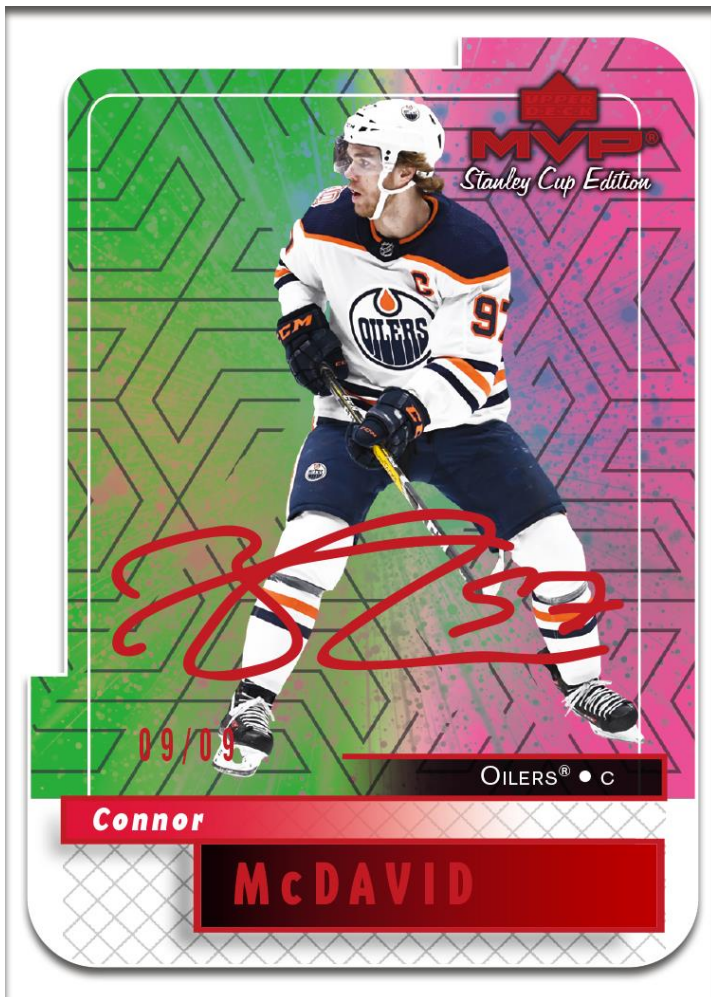

CONFIGURATION:

- 8 cards per pack
- 20 packs per box

PRODUCT HIGHLIGHTS:

- Your 2019-20 hockey card collection starts here with an impressive 250 card base set!
- **NEW!** Collect the **Stanley Cup Edition Silver and Super Scripts**.
- **NEW!** Look for new shiny inserts including **Supernovas and Net Crashers**.
- Grab **Colors and Contours**, featuring Spectrum Light FX variations of all 100 of the Stanley Cup Edition Tribute cards, including a rare Purple parallel numbered to 9!
- Look for the 1st Rookie cards of the year including (4) planned Rookie Redemption cards broken down by division and the highly sought after **2019 #1 Draft Pick Redemption** cards.
- Find the popular **Silver Script parallels, Super Script parallels** (#'d to 25), and **Black Super Script parallels** (#'d to 5)!

BASE
DESIGN

All Content is subject to change. Card images are solely for the purpose of design display.

mvp
2019-20 HOCKEY

BOX BREAK (on average):

- (4) Stanley Cup Edition Silver and Super Scripts **NEW!**
- (3) Rainbow Foil inserts including Supernovas, Net Crashers, & Blue Liners **NEW!**
- (5) - (6) Puzzle Back Base Set Parallels
- (6) Silver Script Base Set Parallels
- (10) High Series Base Set Short Prints

CASE BREAK (on average):

- (1) Rookie Redemption

All Content is subject to change. Card images are solely for the purpose of design display.

STANLEY CUP EDITION TRIBUTE INSERT SET:

- A 100-card insert set.
- Integrating the 1999-2000 MVP Stanley Cup Edition Design
- Two subsets — Silver Script & Super Script (#'d to 25).

COLORS & CONTOURS INSERT SET RETURNS:

- Variation of the Stanley Cup Edition Tribute set!
- One perimeter die-cut with two different Spectrum Light FX backgrounds.
- Broken into two different unique subsets — Gold parallels (#'d to 99) and Purple parallels (#'d to 9).