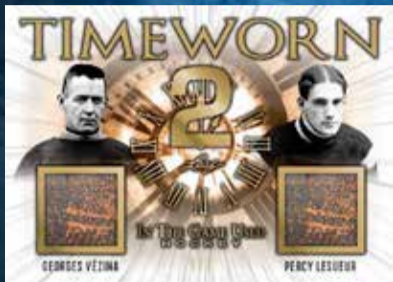

3 player memorabilia card featuring legends with ice in their veins such as Beliveau/Howe/Olmstead and Lindbergh/Lundqvist/Salo

VINTAGE MEMORABILIA 6:

A 6-player memorabilia card featuring 6 pieces of hockey history! Such as Conacher/Stewart/Jackson/Clapper/Joliat/Morenz

2020-21

IN THE GAME USED HOCKEY

TIMEWORN 2:

2 player memorabilia card featuring legends and superstars from years gone by such as: Gordie Howe/Bobby Hull, Bill Durnan/Gerry McNeil and Georges Vezina/Percy LeSueur