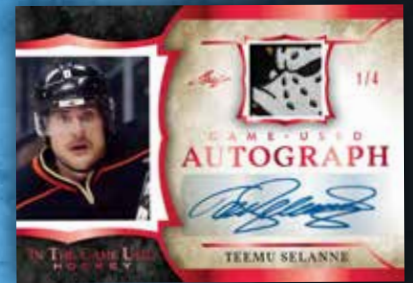

A YEAR TO REMEMBER:
A single player quad memorabilia card featuring hockey legends and some of their best seasons of all-time! Such as Mario Lemieux 1988-89, Brett Hull 1990-91 and Gordie Howe 1952-53

THE CAPTAIN'S LOG:
4 player 4 swatch memorabilia set that features captains of some of hockey's greatest franchises! Such as Toronto: Armstrong/Keon/Sittler/Sundin and Montreal: Beliveau/M.Richard/Harvey/H.Richard

HOCKEY REDRAFT:

A 4 player memorabilia insert that asks the question what if the draft were held after we knew who would be great! Such as 1983 1.Hasek/2.Yzerman/3.Neely/4.LaFontaine/5.Barrasso/6.C.Lemieux or 1988: 1. Selanne/2. Modano/3. Blake/4. Rechhi/5. Roenick/6. Mogilny

IN THE GAME USED AUTO:

Single player auto memorabilia featuring stars such as: Mario Lemieux, Gordie Howe and Teemu Selanne

RING LEADERS:

A single player dual memorabilia insert set featuring hockey's greatest champions and most prolific ring bearers such as: Jean Beliveau, Maurice Richard and Mark Messier!