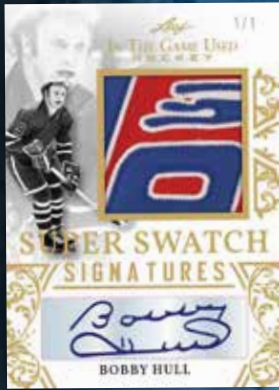

2020-21

Leaf

IN THE GAME USED HOCKEY

LEAF TRADING CARDS IS PROUD TO ANNOUNCE THE RETURN OF ONE OF THE HOBBY'S MOST CELEBRATED HOCKEY PRODUCTS WITH 2020-21 IN THE GAME USED HOCKEY!

SUPER SWATCH SIGNATURES:
An auto memorabilia card with a jumbo-sized memorabilia swatch! Featuring sports icons such as: Eric Lindros, Luc Robitaille and Grant Fuhr