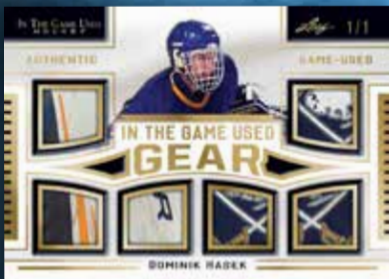

VINTAGE MEMORABILIA:

A single player vintage memorabilia card set featuring legends of hockey lore such as: Georges Vezina, Cyclone Taylor and Newsy Lalonde

VINTAGE MEMORABILIA 4:

A 4-player memorabilia card featuring 4 pieces of hockey history! Such as: Richard/Blake/Stewart/Mosienko and Sawchuk/Plante/McNeil/Bower

THE CHOSEN FEW:

Amazing one of one memorabilia insert set featuring Patches, Tags, Logos, Shields and more! From Superstars such as: Paul Kariya, Alexander Ovechkin, Joe Sakic and Mario Lemieux

IN THE GAME USED GEAR: