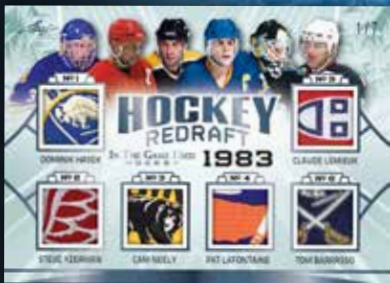

2020-21

Leaf

IN THE GAME USED HOCKEY

LEAF TRADING CARDS IS PROUD TO ANNOUNCE THE RETURN OF ONE OF THE HOBBY'S MOST CELEBRATED HOCKEY PRODUCTS WITH 2020-21 IN THE GAME USED HOCKEY!

SUPER SWATCH SIGNATURES:
An auto memorabilia card with a jumbo-sized memorabilia swatch! Featuring sports icons such as: Eric Lindros, Luc Robitaille and Grant Fuhr

A YEAR TO REMEMBER:
A single player quad memorabilia card featuring hockey legends and some of their best seasons of all-time! Such as Mario Lemieux 1988-89, Brett Hull 1990-91 and Gordie Howe 1952-53

THE CAPTAIN'S LOG:
4 player 4 swatch memorabilia set that features captains of some of hockey's greatest franchises! Such as Toronto: Armstrong/Keon/Sittler/Sundin and Montreal: Beliveau/M.Richard/Harvey/H.Richard

HOCKEY REDRAFT:

A 4 player memorabilia insert that asks the question what if the draft were held after we knew who would be great! Such as 1983 1.Hasek/2.Yzerman/3.Neely/4.LaFontaine/5.Barrasso/6.C.Lemieux or 1988: 1. Selanne/2. Modano/3. Blake/4. Rechhi/5. Roenick/6. Mogilny

IN THE GAME USED AUTO:

Single player auto memorabilia featuring stars such as: Mario Lemieux, Gordie Howe and Teemu Selanne

RING LEADERS:

A single player dual memorabilia insert set featuring hockey's greatest champions and most prolific ring bearers such as: Jean Beliveau, Maurice Richard and Mark Messier!

IN THE GAME USED TRIPLE AUTO:

3 player auto memorabilia card featuring triple stars such as: Hull/Hawerchuk/Selanne and Howe/Lemieux/Hull

THE ICONIC 8:

8 player memorabilia card featuring some of the sports most iconic Heroes! Such as Howe/Delvecchio/Hull/Mikita/Armstrong/Horton/Baun/Keon

PASSING THE BATON: