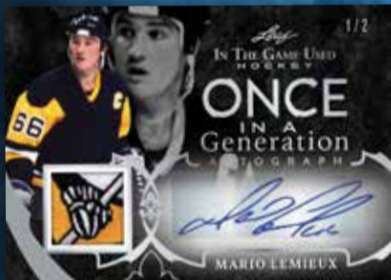

2020-21

IN THE GAME USED HOCKEY

TIMEWORN 2:

2 player memorabilia card featuring legends and superstars from years gone by such as: Gordie Howe/Bobby Hull, Bill Durnan/Gerry McNeil and Georges Vezina/Percy LeSueur

4 YOUR COUNTRY:

A 4 player memorabilia card featuring hockey legends that share pride of a nation! Such as Canada: Howe/Oates/Esposito/Trottier, Sweden: Sundin/Alfredsson/D.Sedin/H.Sedin and USA: Modano/LaFontaine/Housley/Leetch

IN THE GAME USED DUAL AUTO:

2 player auto memorabilia set featuring heroes such as: Bobby Hull/Guy Lafleur and Grant Fuhr/Ron Hextall

CENTER PIECE:

A single player 2 swatch memorabilia set featuring some of the greatest centers in hockey history such as: Sidney Crosby, Mario Lemieux and Stan Mikita