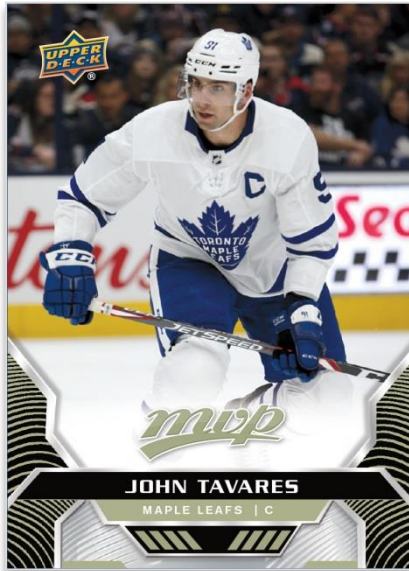

BASE SET
Regular

BASE SET: HIGH SERIES SP'S
Regular

COLORS & CONTOURS
Gold

Your 2020-21 hockey card collection starts here with MVP's impressive 250-card Base Set, including **50 High Series Star & Rookie SP's!**