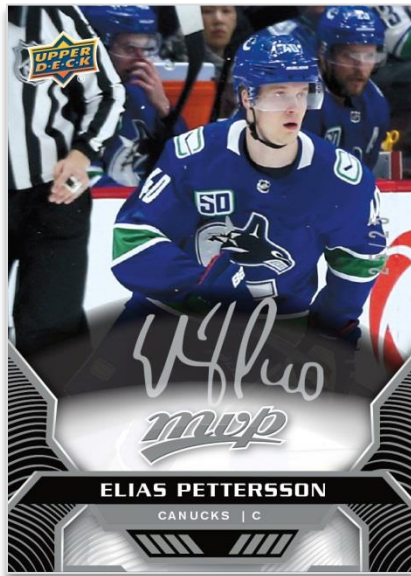

BASE SET
Super Script Parallel