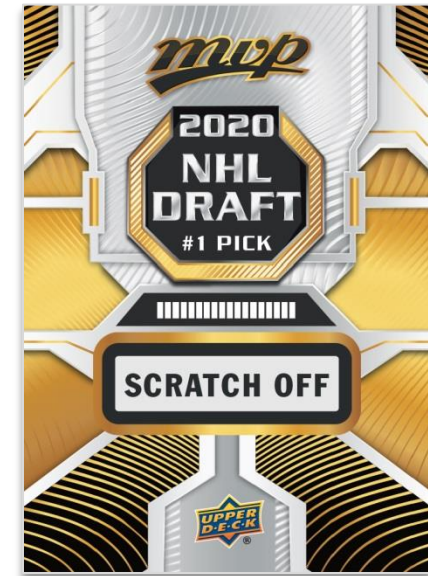

Content is subject to change. Card images are solely for the purpose of design display.

BASE SET
Super Script Parallel

BASE SET: HIGH SERIES SP'S
Auto Parallel

#1 DRAFT PICK SP REDEMPTION

All of the popular **Base Set** parallels are back, including the low-numbered **Super Script** (#'d to 25) and **Printing Plate** (#'d 1-of-1) parallels, as well as the low-numbered and **hobby-exclusive Black Super Script** (#'d to 5) parallel.

Additionally, keep an eye out for cards from the rare auto parallel of the **High Series SP's**!

Look for 2020-21 rookie cards, including the divisionally-themed **Rookie Redemption** cards and the highly-sought after and super rare **2020 NHL #1 Draft Pick SP Redemption** cards (1 Regular, 1 Gold parallel).