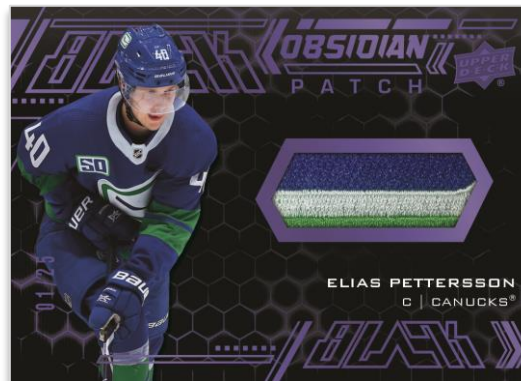

SHADOW BOX AUTO VETERANS

Tier 2

The popular **Shadow Box** cards, with brilliant Spectrum Light FX and an acetate top sheet, are back! The set features both veterans and rookies, and is a must-have for any collection. Be on the lookout for serial-numbered, hard-signed autograph versions!

All Content is subject to change. Card images are solely for the purpose of design display.

2020-21 HOCKEY

DOUBLE XL DUOS

Premium Materials, Tier 2

Each card in the **Double XL Duos - Materials** set, as well as the **Premium Materials** parallel, pairs two star players and massive game-worn jersey swatches from each.

OBSIDIAN

Purple Patch Parallel

Collect a wide variety of stunning **Obsidian** cards, including numbered jersey and patch cards, as well as hard-signed autographed cards.

ROOKIE SUPERSCRIPTS

Gold Parallel