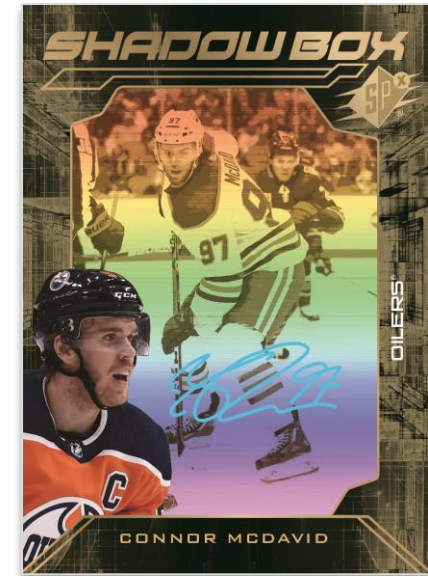

2020-21 HOCKEY

BASE SET

Regular

The **Base Set** features 100 of the biggest names in the game today, and all base cards are serial-numbered. Look for Auto, Jersey, Patch Auto and Premium Patch Auto parallels!

SHADOW BOX AUTO VETERANS

Tier 2

The popular **Shadow Box** cards, with brilliant Spectrum Light FX and an acetate top sheet, are back! The set features both veterans and rookies, and is a must-have for any collection. Be on the lookout for serial-numbered, hard-signed autograph versions!