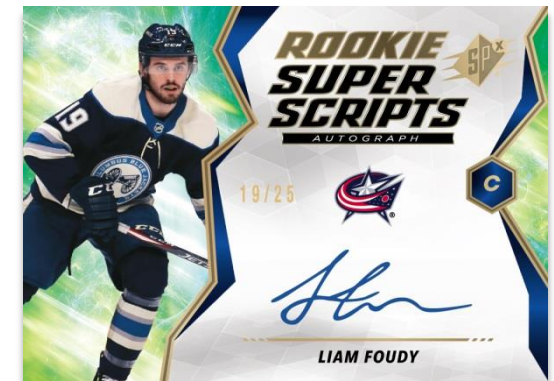

SHADOW BOX AUTO VETERANS

Tier 2

The popular **Shadow Box** cards, with brilliant Spectrum Light FX and an acetate top sheet, are back! The set features both veterans and rookies, and is a must-have for any collection. Be on the lookout for serial-numbered, hard-signed autograph versions!

All Content is subject to change. Card images are solely for the purpose of design display.

2020-21 HOCKEY

DOUBLE XL DUOS

Premium Materials, Tier 2

Each card in the **Double XL Duos - Materials** set, as well as the **Premium Materials** parallel, pairs two star players and massive game-worn jersey swatches from each.

OBSIDIAN

Purple Patch Parallel

Collect a wide variety of stunning **Obsidian** cards, including numbered jersey and patch cards, as well as hard-signed autographed cards.

ROOKIE SUPERSCRIPTS

Gold Parallel