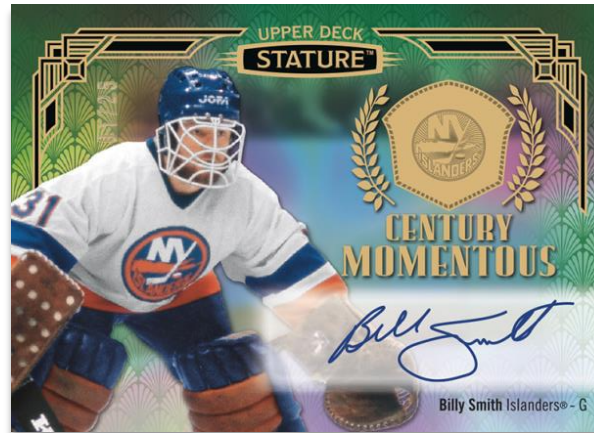

CENTURY MOMENTOUS Green Auto Parallel

This year's edition boasts three intriguing insert sets:

New! Protégés: Features the best-of-the-best 2020-21 rookies.

Century Momentous: Consists of some of the greatest players in the history of the game. The non-autographed versions will highlight a crowning achievement in the career of each player - from a notable statistical record to hoisting the Stanley Cup®.

New! Gravitas: Features the top veteran players in the game today.

Like the Base Set, you can collect up to nine parallels of each, including five autograph parallels, as well as a stunning **Patch Auto Variation** set. Seven of the nine parallels are numbered to 75 or less!

CONFIGURATION

1 Pack per Box - 8 Cards per Pack

BOX BREAK (on average)

	<u>2</u>
Base Set Veteran and/or Legend Cards	
	<u>1</u>
Base Set Rookie Card (#'d to 399)	
	<u>1</u>
Autographed or Autographed Patch Card	
	<u>1</u>
Regular Insert Card	
	<u>1</u>
Non-Autographed Parallel Card #'d to 99 or Higher	
	<u>1</u>
Non-Autographed Parallel Card #'d to 85 or Less	
	<u>1</u>
Additional #'d Rookie, #'d Parallel or Autographed Card