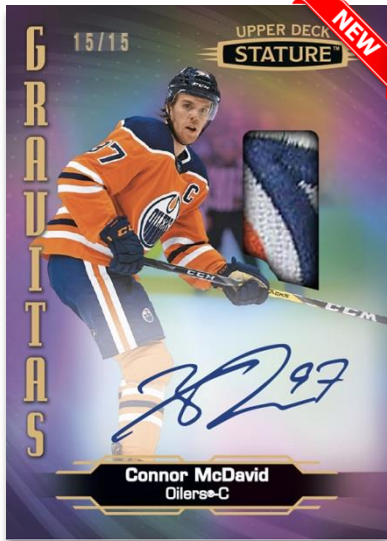

GRAVITAS PATCH AUTO VARIATION