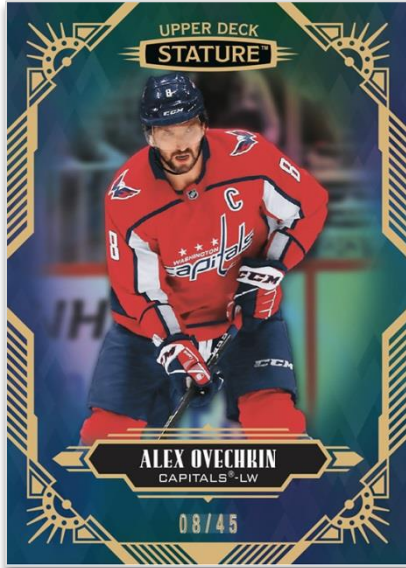

STATURE

2020-21 HOCKEY

BASE SET
Blue Parallel

BASE SET PORTRAIT VARIANT
Red Parallel

BASE SET
Green Auto Parallel (Tier 2)

The 200-card **Base Set** consists of 100 star veterans and retired legends.

Collect up to nine parallels of the Base Set, including five autograph parallels, highlighted by the 1-of-1 Black Auto parallel. Seven of the nine parallels are numbered to 99 or less. By the way - all autographs in the 2020-21 edition are hard-signed!

Also collect the **Portrait Variant** of the complete Base Set, and up to five parallel sets. Lucky collectors will find awesome Patch Auto parallel cards numbered as low as 1!

Content is subject to change. Card images are solely for the purpose of design display.