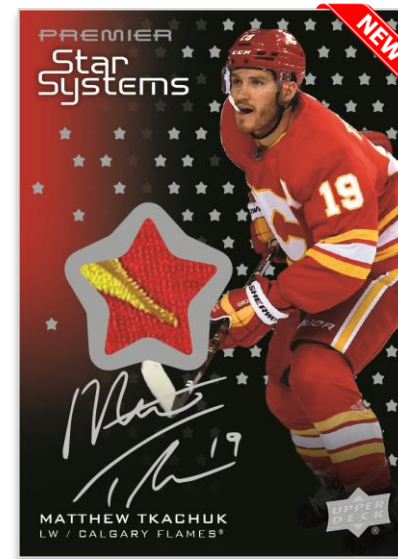

BASE SET

Premium Memorabilia Parallel

The 150-card base set consists of star veterans #’d to 299, legends #’d to 99 and top rookies #’d to 399.

You can collect up to seven parallels of the complete base set - which includes three hard-signed autograph parallels and two memorabilia parallels (Jersey, Premium/Patch) - as well as parallels of just the vets and rookies (Fight Strap, Neckline), and rookies only (Bronze, Purple)! The majority of the parallels are low-#’d.

BASE SET LEGENDS

Gold Auto Parallel

PREMIER ROOKIE AUTO

Patch Parallel (Tier 2)

The popular **Premier Rookie Auto Jersey, Patch and Logo Patch** cards are back!

Each Premier Rookie card sports a hard-signed autograph from a top rookie and four memorabilia die-cuts in the shape of “2021”.

ACETATE RPA
Gold Parallel (Tier 2)

2002-03 ROOKIE PATCH AUTO
Regular (Tier 1)

STAR SYSTEMS
Regular

2021-22 Premier features wide variety acetate cards, including the perennially-coveted **Acetate RPA's** and the all-new **Star Systems** set. All of the acetate cards are serially-#d and hard-signed, and the veteran versions host game-worn patch swatches! Each box contains, on average, one (1) acetate auto-patch card!

Here is a rundown of the available acetate cards:

Acetate RPA: This coveted set consists of the top players in the 2021-22 rookie class. There are three serially-#d versions of the set: regular, Gold and Platinum.