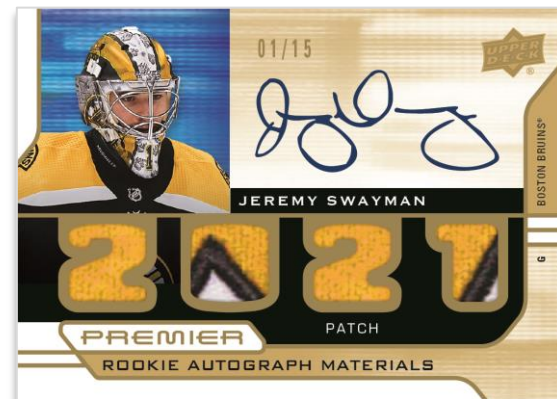

BASE SET

Premium Memorabilia Parallel

The 150-card base set consists of star veterans #’d to 299, legends #’d to 99 and top rookies #’d to 399.

You can collect up to seven parallels of the complete base set - which includes three hard-signed autograph parallels and two memorabilia parallels (Jersey, Premium/Patch) - as well as parallels of just the vets and rookies (Fight Strap, Neckline), and rookies only (Bronze, Purple)! The majority of the parallels are low-#’d.

BOX BREAK

Each box contains, on average, one (1) #’d veteran or legend base set or base set parallel card (Gold, Bronze, Platinum) AND one (1) #’d rookie base set or base set parallel (Gold, Bronze, Purple, Platinum) card.

BASE SET LEGENDS

Gold Auto Parallel

PREMIER ROOKIE AUTO

Patch Parallel (Tier 2)

The popular **Premier Rookie Auto Jersey, Patch and Logo Patch** cards are back!

Each Premier Rookie card sports a hard-signed autograph from a top rookie and four memorabilia die-cuts in the shape of “2021”.

ACETATE RPA
Gold Parallel (Tier 2)

2002-03 ROOKIE PATCH AUTO
Regular (Tier 1)

STAR SYSTEMS
Regular

2021-22 Premier features wide variety acetate cards, including the perennially-coveted **Acetate RPA's** and the all-new **Star Systems** set. All of the acetate cards are serially-#d and hard-signed, and the veteran versions host game-worn patch swatches! Each box contains, on average, one (1) acetate auto-patch card!