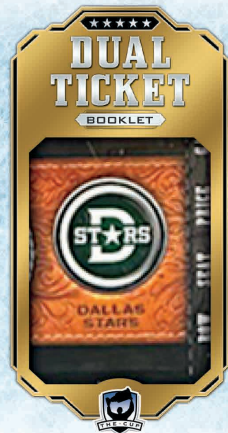

NEW ARRIVALS

INCLUDES MORE HARD-SIGNED AUTOGRAPHS AND GAME-USED MEMORABILIA!

NATIONAL COLORS AUTOGRAPH

This New, Serially-#d Set, Featuring Star Vets, Legends & Rookies, Celebrates the NHL's International Makeup

THE BASICS AUTO PATCH

This Exciting New Arrival Features Both an Autograph and a Game-Worn Patch

PLAYER PLAQUES

These Elegant Cards Commemorate NHL History Featuring Legendary Moments and Players

DUAL TICKET BOOKLETS

These Amazing New Booklets Showcase Rival Players, Their Autographs and a Ticket Stub from a Meeting of the Two

COVETED ROOKIE CARDS

THE MOST SOUGHT-AFTER HIGH-END ROOKIE CARDS OF THE YEAR!

AUTOGRAPHED MONUMENTAL ROOKIE PATCH BOOKLET