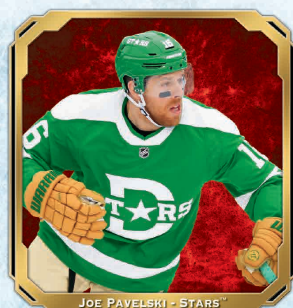

DUAL TICKET BOOKLETS

These Amazing New Booklets Showcase Rival Players, Their Autographs and a Ticket Stub from a Meeting of the Two