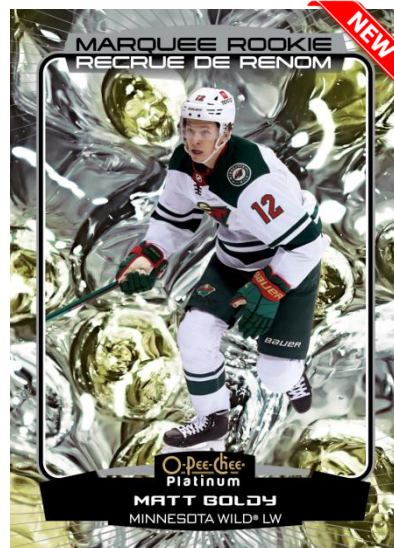

HOBBY

O-Pee-Chee®
Platinum

2022-23
HOCKEY

Product depicted for demonstration purposes only and is subject to change without further notice. © 2023 UDC. 5830 El Camino Real, Carlsbad, CA 92008. All rights reserved. NHL and the NHL Shield are registered trademarks of the National Hockey League. All NHL logos and marks and NHL team logos and marks depicted herein are the property of the NHL and the respective teams and may not be reproduced without the prior written consent of NHL Enterprises, L.P. © NHL 2023. All Rights reserved. © NHLPA. Officially Licensed Product of the NHLPA. NHLPA, National Hockey League Players' Association and the NHLPA logo are trademarks of the NHLPA and are used under license.

BASE SET VETERANS
Cosmic Parallel

The 2022-23 edition features a base set consisting of 200 veterans and 100 **Marquee Rookies**. The base set, combined with an impressive parallel lineup, will be well-received by set and player collectors.

Collect up to 14 dazzling parallels (11 of which are #’d), including the **all-new** and stunning Liquid Metal parallel, the **Hobby-exclusive Orange Checkers** parallel, and the always coveted 1-of-1 Golden Treasures parallel.

Every box contains, on average, five (5) #’d base set parallel cards!

BASE SET MARQUEE ROOKIES
Liquid Metal Parallel

ROOKIE AUTO
Red Prism Parallel

Hard-Signed Rookie Cards!

The ever-popular **Rookie Auto** insert is back. Each card features a 2022-23 rookie and his on-card autograph.