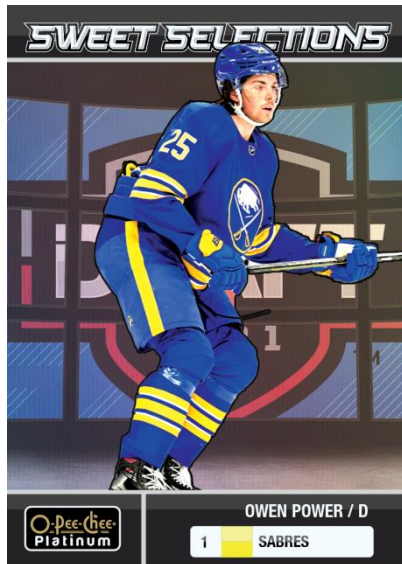

2022-23

HOCKEY

SWEET SELECTIONS

Regular