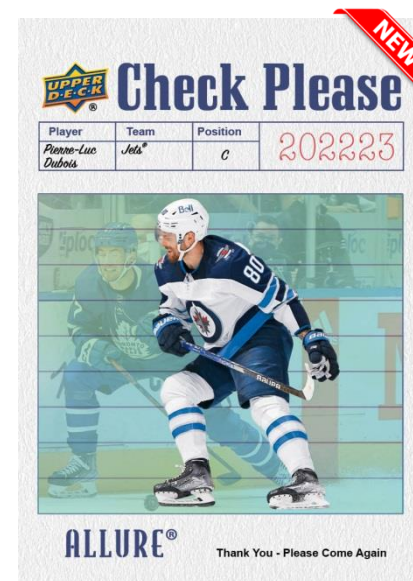

ALLURE®

2022-23 HOCKEY

ICED OUT
Regular

The popular Allure® staple **Iced Out** returns with a revamped design and two new parallels! The checklist features a mix of active stars and top rookies.

Lucky collectors will find rare Red, Green, Purple, Golden Treasures and Auto parallels.

ALLURE QUARTZ
Auto Parallel

Allure Quartz is a popular die-cut insert featuring an impressive checklist consisting of the top stars and rookies in the game today.

Look for Blue, Golden Treasures and Auto parallels.