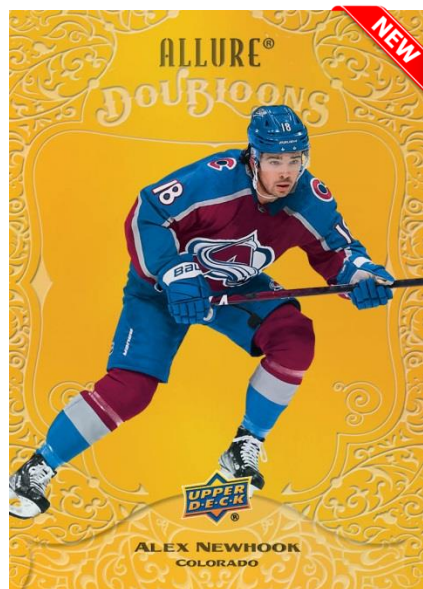

ALLURE®

2022-23 HOCKEY

DOUBLOONS

Lucky collectors will pull one of these rare “golden” gems made on dual-sided platinum technology with laser-etching.

The checklist consists of veterans stars, retired legends and top rookies.

This huge hit will be a great addition to any collection!

CONFIGURATION

8 Cards per Pack - 9 Packs per Box

BOX BREAK (on average)

1

Autograph or Autograph Memorabilia Card

9

Color Flow Cards

9

Base Set - Black Rainbow/Red Rainbow and/or Orange Slice Die-Cut Parallel Cards

At Least 5

Allure Quartz (including rookies), Blockers, Game Stills, Iced Out and/or Runways Insert Cards

At Least 1

Rare Ratio'd Insert Card or Serial-#’d Parallel Card

Content is subject to change without further notice.
Card images are solely for the purpose of design display.