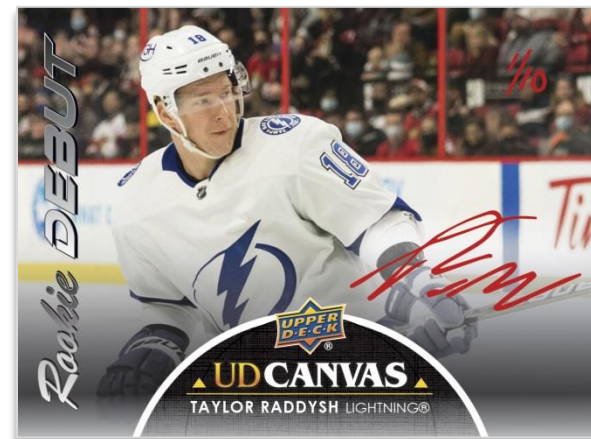

CANVAS ROOKIE DEBUTS

Auto Parallel

Both sets feature top rookies, veterans and top legends, and there is a 1-of-1 Gold parallel of each set!

Collect the popular **Canvas Signatures** (legends, active stars and rookies - all low-#d) and **Canvas Rookie Debuts** sets!

Also look for Red Ink (#d to jersey number) and Gold Ink (#d 1-of-1) parallels of the Canvas Signatures set, and Auto (low-#d) and Gold Ink Auto (#d 1-of-1) parallels of the Rookie Debuts set.

Content is subject to change. Card images are solely for the purpose of design display.