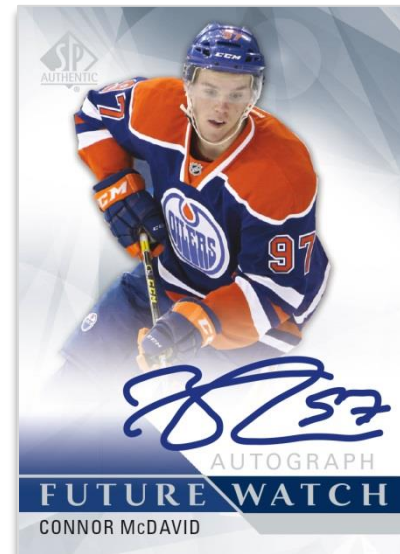

The 2022-23 set also includes **Canvas Rookie Debuts** cards. In addition to the base cards, look for low-#d **Signatures** versions, and **Gold Ink** parallels of the Signature versions that are #d 1-of-1!

Featuring the 2012-13 Clear Cut Pride of Canada design, these two sets include top active stars and legends from Canada and the United States.

Each set is comprised of two low-#’d tiers.

SIGNATURE VINTAGE VIEWS

Legends

Collect more **Vintage Views** cards featuring autographs from top rookies, star veterans and a few amazing legends!

Be on the lookout for 1-of-1 Gold parallels too!

RETROS ROOKIES AUTOS

Collect more incredible **Retros Rookie Autos** cards celebrating iconic rookie cards from the past 10 years! Look for autograph acetate versions of the following classics: 2013-14 Ultimate Collection Rookies, 2014-15 Young Guns[®], 2015-16 SPA Future Watch Auto, 2016-17 Black Diamond Rookies Gems, 2016-17 SPA Future Watch Auto, 2019-20 The Cup Base Rookies, 2020-21 SPA Future Watch Auto and 2020-21 Ultimate Collection Rookies.