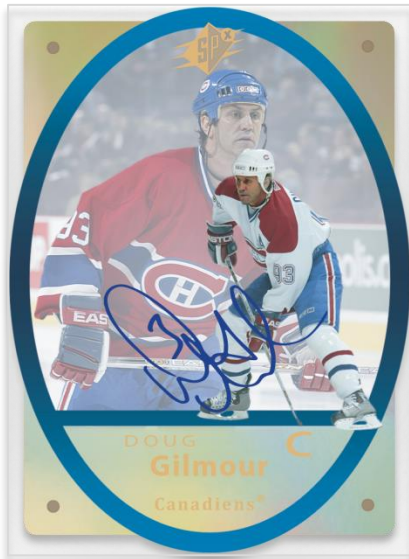

CLEAR CUT®

HOCKEY

VINTAGE VIEWS AUTOS

Legends