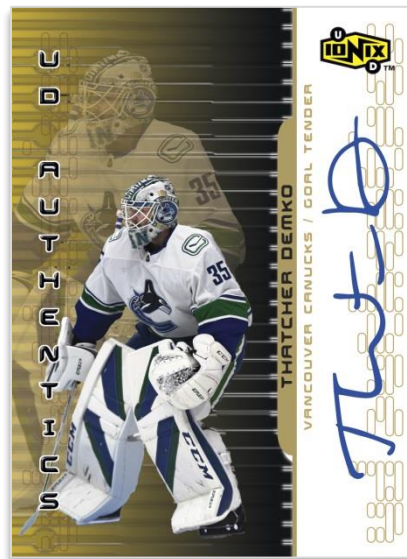

1999-2000 IONIX AUTOS

Gold Parallel