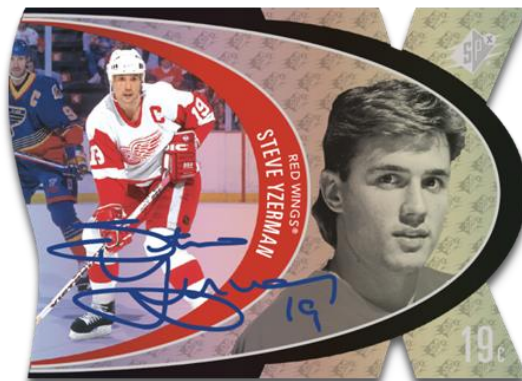

Featuring the 2012-13 Clear Cut Pride of Canada design, these two sets include top active stars and legends from Canada and the United States.

Each set is comprised of two low-#’d tiers.

SIGNATURE VINTAGE VIEWS