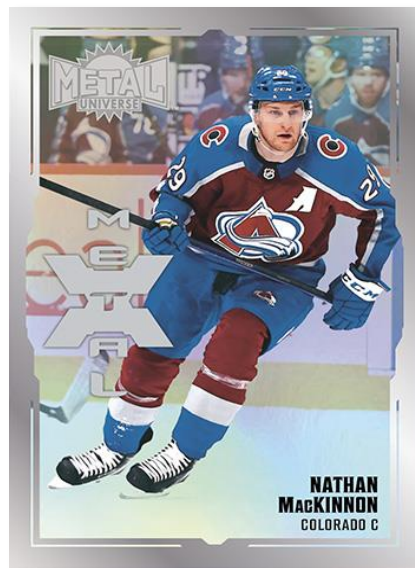

## BOTTLE ROCKETS

Gold Parallel

**Bottle Rockets** is a new insert set featuring top veteran goal scorers.

Collect Autograph and low-#’d Gold parallels of this set!

## LINCHPINS

Regular

**Linchpins** pays homage to the top active stars and rookies. The checklist features the best of the best and a retro design from the 1998 Skybox Metal Universe set.

skybox

## JAMBALAYA

Always a fan-favorite, the checklist for this super rare and uniquely-designed insert set boasts many of the best players in the game today.