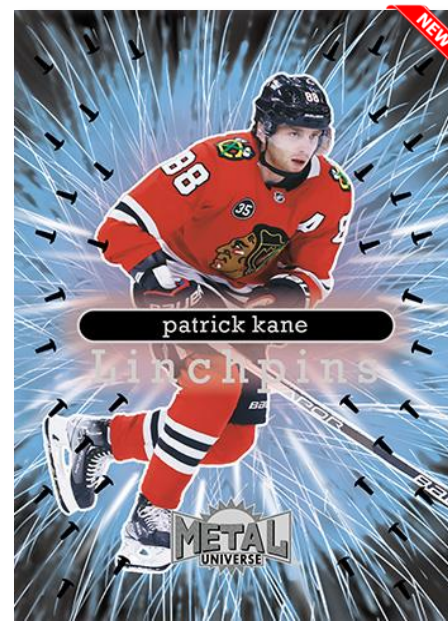

LINCHPINS

Regular

Linchpins pays homage to the top active stars and rookies. The checklist features the best of the best and a retro design from the 1998 Skybox Metal Universe set.