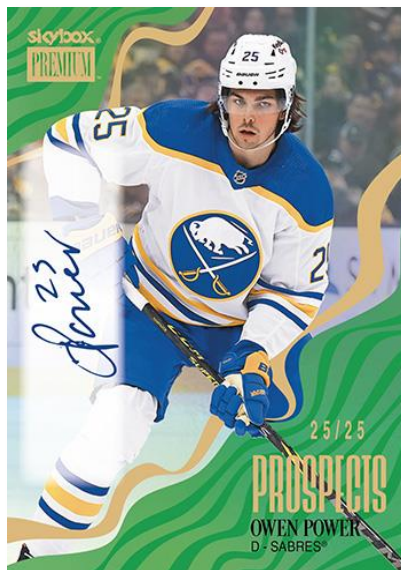

Keep an eye out for #'d PMG parallels.

Content is subject to change.  
Card images are solely for the purpose of design display.

skybox

## SKYBOX PREMIUM PROSPECTS

Star Emeralds Auto Parallel

This insert set features the top 2022-23 rookies.

Collect **3** Skybox Premium Premium Prospects cards per box, on average, and keep an eye out for low-#'d Star Rubies, Star Emeralds Auto, Star Emeralds and Star Diamonds parallels.