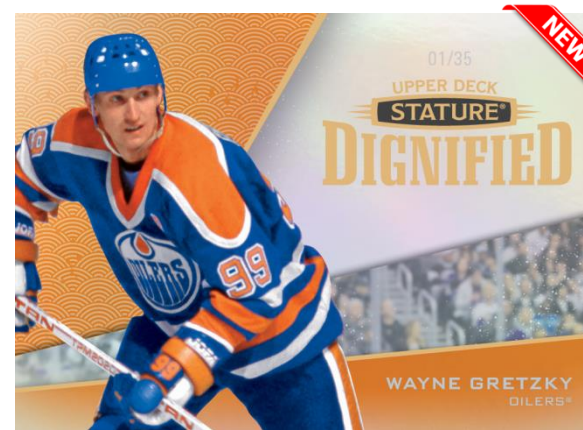

Content is subject to change without further notice.
Card images are solely for the purpose of design display.

2022-23 HOCKEY

SPLENDID SKATERS
Red Auto Patch Parallel

DIGNIFIED
Orange Parallel

The latest edition of Stature boasts three intriguing and **all-new** insert sets:

Wunderkind This insert set features the top 2022-23 rookies on a classy new design.

Splendid Skaters This set showcases the top veteran skaters in the league.

Dignified: This set features retired legends of the game.