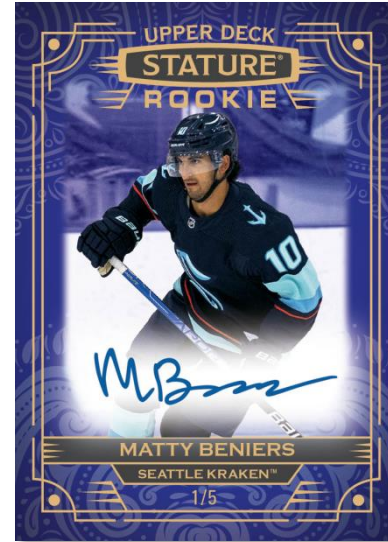

2022-23 HOCKEY

BASE SET
Green Parallel

BASE SET DESIGN VARIANT
Red Parallel

BASE SET ROOKIES
Blue Auto Parallel (Tier 2)

BASE SET ROOKIES DESIGN VARIANT
Purple Auto Patch Parallel

OVERVIEW

With a multitude of base and insert sets - all elegantly-designed, colorful and on premium stock - as well as a bevy of hard-signed autographs and premium memorabilia, 2022-23 Stature will appeal to high-end, autograph, rookie, player and set collectors alike. There is something for everyone!