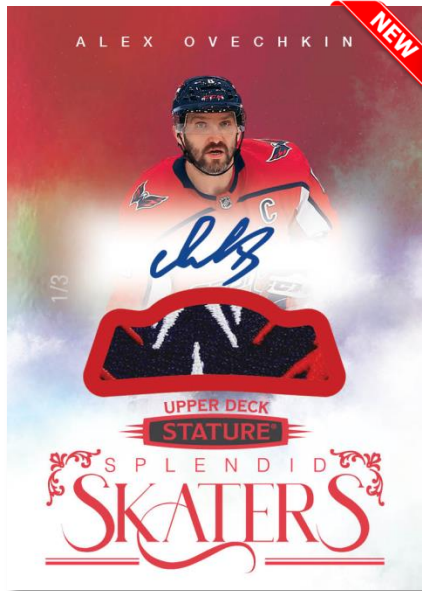

2022-23 HOCKEY

SPLENDID SKATERS
Red Auto Patch Parallel