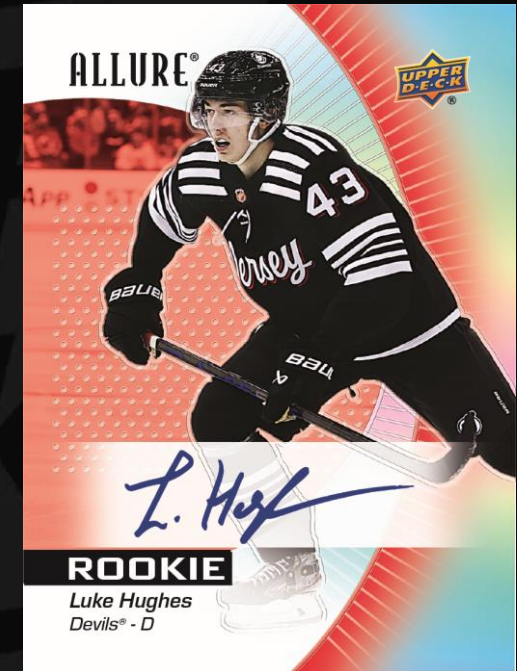

**Red Rainbow
Auto Parallel**

Content is subject to change without further notice.
Card images are solely for the purpose of design display.