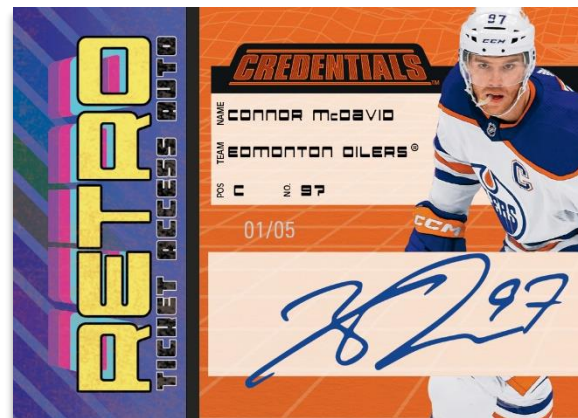

RETRO TICKET ACCESS AUTOS
Orange Parallel

CONFIGURATION

6 Cards per Pack
8 Packs per Box

BOX BREAK (on average)

- **8**
  Who's Best?, Who's Next? and/or Highly Anticipated Cards
- **4**
  Debut Ticket Access Cards
- **4**
  Acetate Ticket Access, Acetate Debut Ticket Access, 1997 Season Ticket Retro Acetate and/or 1997 Season Ticket Retro Acetate Rookie Cards
- **2**
  Speed of the Game Cards
- **1**
  Base Set Parallel Card

Traditionally, Credentials has offered a bevy of #’d and hard-signed star veteran & rookie chase cards, and this latest release continues that tradition - and with a stellar 2023-24 rookie class! Here is a rundown of the sets which will include hard-signed autographs. Each #’d set has the same seven (7) parallels, including a **Hobby-exclusive** Purple parallel & a 1-of-1 **Black** parallel.

Debut Ticket Access (DTA) Autographs: The top 2023-24 rookies split into three tiers.

Horizontal DTA Autographs: The horizontal variant of the DTA Autographs set includes only the best-of-the-best rookies.

Ticket Access Autographs: This is the star veteran counterpart of the DTA Autographs set.

Retro Ticket Access Autographs: This set contains only five SUPERSTAR players!

Acetate DTA Autos & Acetate TA Autographs: These ever-popular cards sport rookies & veterans.

NEW! 1997 Season Ticket Retro Acetate Autographs & 1997 Season Ticket Retro Acetate Rookie Autographs: We’re bringing back a classic, which is making its hockey debut!

Content is subject to change without further notice.
Card images are solely for the purpose of design display.