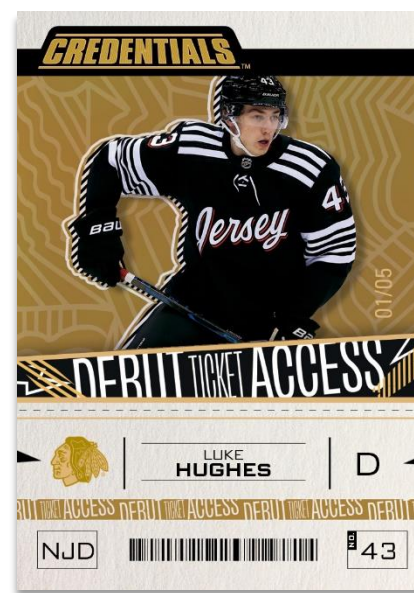

2023-24 HOCKEY
CREDENTIALS™

HOBBY

6 Cards per Pack | **8** Packs per Box

Product depicted for demonstration purposes only and is subject to change without further notice. © 2024 UDC. 5830 El Camino Real, Carlsbad, CA 92008. All rights reserved. NHL and the NHL Shield are registered trademarks of the National Hockey League. All NHL logos and marks and NHL team logos and marks depicted herein are the property of the NHL and the respective teams and may not be reproduced without the prior written consent of NHL Enterprises, L.P. © NHL 2024. All Rights reserved. © NHLPA. Officially Licensed Product of the NHLPA. NHLPA, National Hockey League Players' Association and the NHLPA logo are trademarks of the NHLPA and are used under license.

BASE SET
Green Parallel

DEBUT TICKET ACCESS
Gold Parallel

The latest edition of Upper Deck Credentials sports a 200-card **Base Set** which includes a 100-card, serially-#’d **Debut Ticket Access** rookie subset split into four tiers of rarity.