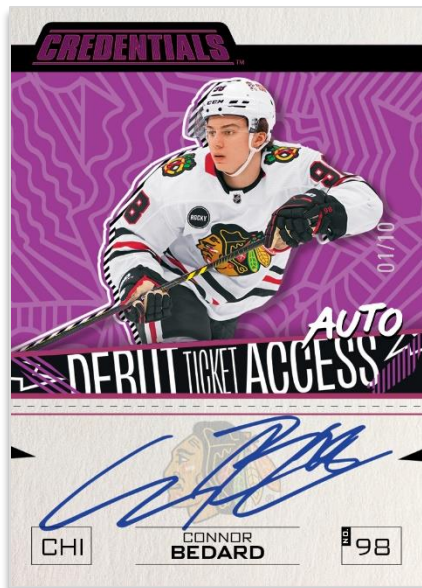

2023-24 HOCKEY CREDENTIALS™

DEBUT TICKET ACCESS AUTOS
Purple Parallel