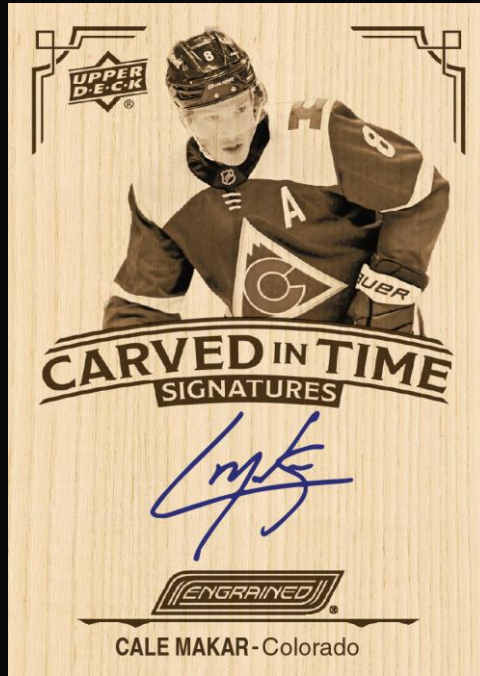

COMPLETE STICKS SIGNATURES

Each **Complete Sticks** card sports three different pieces of a game-used stick, which are accompanied by an autograph on the **Complete Sticks Signatures** variations. Both versions are #’d.

MARQUEE MATERIALS

Collect serially-#’d **Marquee Materials** cards featuring a single piece of game-used stick from active stars and legends!

Content is subject to change without further notice.
Card images are solely for the purpose of design display.

2023-24 ENGRAINED HOCKEY

THE INSERTS

CARVED IN TIME SIGNATURES

The popular laser-engraved **Carved in Time** wood insert is back, and with a phenomenal checklist! Keep an eye out for **Carved in Time Signatures** versions!