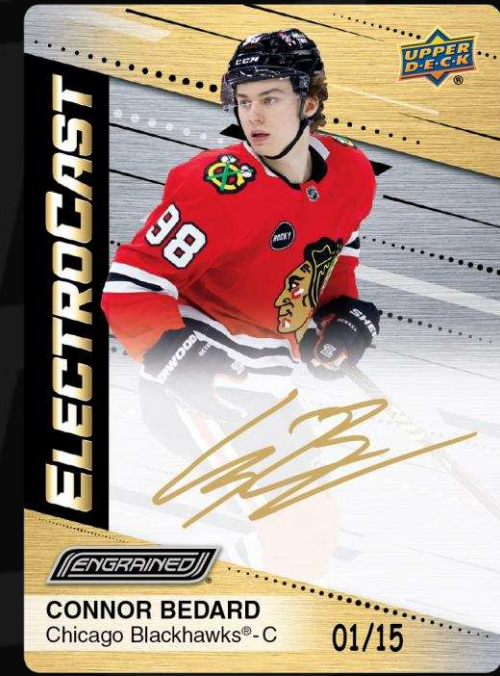

ELECTROCAST

Gold Autographs Parallel

The all-new, all-metal **ElectroCast** insert will be a hit with collectors! There are also **Autographs** and **Gold Autographs** parallels - both signed with a paint pen and the latter is hand-#’d!