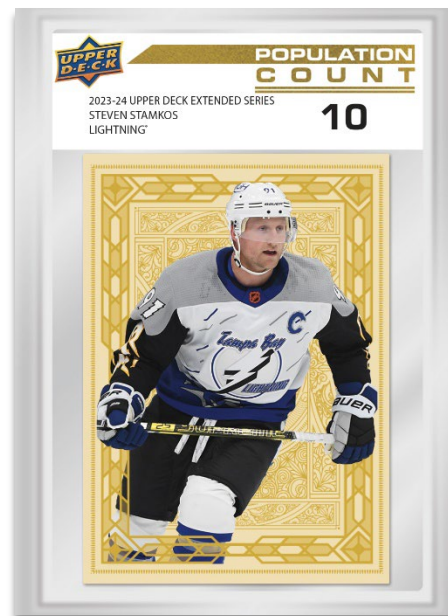

POPULATION COUNT

10

This insert returns after a successful 2022-23 debut, but with a twist. This season, each card will be printed on acetate stock!

There are seven different print runs (1000, 500, 100, 50, 25, 10 and 1) of this unique 30-card set mimicking slabbed cards featuring top-tier stars and rookies.

CONFIGURATION

12 Cards per Pack – 12 Packs per Box

BOX BREAK (on average)

- 6
  Young Guns® or 1st Round Rookies Cards
- 4
  UD Canvas® Cards
- 1
  Base Set - Outburst Parallel Card
  (Veteran, 1st Round Rookie, or Young Gun)
- 6
  2008-09 Upper Deck Retro, 2008-09 Upper Deck Retro Young Gun, 2003-04 Beehive, and 2003-04 Beehive Rookies Cards
- 1
  Blue Dazzlers Card
- 1
  PETG Insert Card
- 4
  Seeing Red Cards
- 6
  Silver Skates and 1998-99 UD3 Cards
- 2
  1997-98 SPx Holoview Retro Cards
- 2
  2007-08 Black Diamond Cards
- 2
  Wildcards
  (Includes Rare Ratio'd & #'d Cards!)

Content is subject to change. Card images are solely for the purpose of design display.