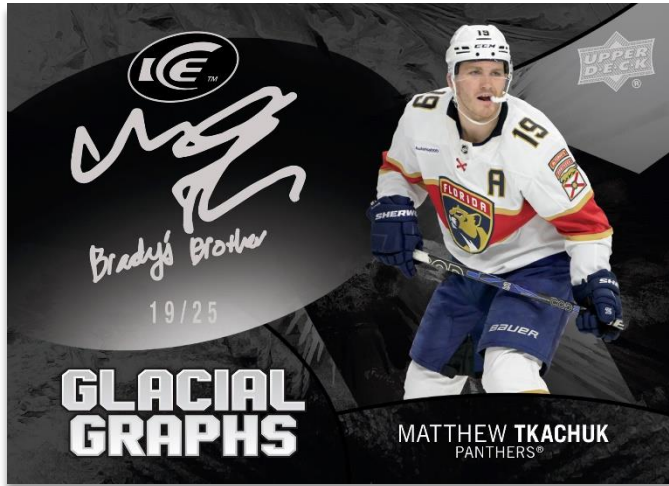

The 250-card base set consists of 100 veteran cards, 50 non-acetate rookie cards and 100 serially-#’d **Ice Premieres** acetate rookie cards.

- Every pack contains, on average, one (1) non-acetate rookie card and one (1) veteran or rookie Green parallel card.
- Collect up to nine (9) incredible parallels of the first 150 base set cards, highlighted by the Red Auto (#’d), Gold Patch/Gold Patch Auto (#’d), White Snowflake Auto and Black (#’d 1-of-1) parallels.
- The highly sought-after **Ice Premieres** acetate rookie cards - split into five serially-#’d tiers - make up the final 100 cards of the base set. There are also five (5) #’d parallels, including the coveted Gold (#’d) and Black (#’d 1-of-1) parallels. Every box contains, on average, two (2) Ice Premieres cards.
- Keep an eye out for #’d **Ice Premieres Auto** and **Ice Premieres Auto Patch** cards featuring the 50 best newcomers! Everyone will be on the hunt for 1-of-1 Black parallels of the Ice Premieres Auto Patch set!

Lucky collectors will pull #'d **Gold** and **Black** parallels. There are also #'d **Gold** and **Black** parallels of the minis!

SIGNATURE SWATCHES

Black Parallel

Signature Swatches cards will be a prized addition to any collection. Each card features an autograph alongside a game-worn jersey swatch while the #'d **Black** parallels see the jersey swatch replaced by a patch swatch.

Content is subject to change without further notice.
Card images are solely for the purpose of design display.

2023-24 HOCKEY

GLACIAL GRAPHS

Black Parallel

The stunning **Glacial Graphs** cards featuring autographs from young stars to legends of the game will be a hit with any type of collector. There are also #d Black parallels sporting silver ink autos and, in many cases, inscriptions!