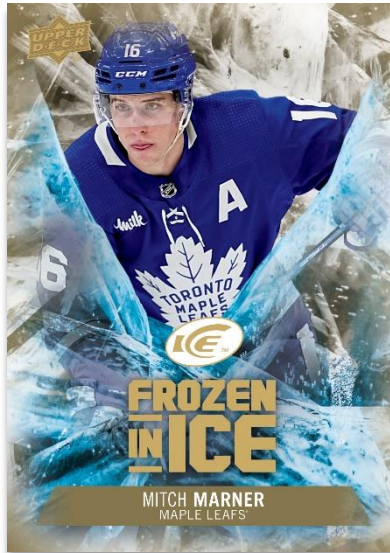

The 250-card base set consists of 100 veteran cards, 50 non-acetate rookie cards and 100 serially-#’d **Ice Premieres** acetate rookie cards.

- Every pack contains, on average, one (1) non-acetate rookie card and one (1) veteran or rookie Green parallel card.
- Collect up to nine (9) incredible parallels of the first 150 base set cards, highlighted by the Red Auto (#’d), Gold Patch/Gold Patch Auto (#’d), White Snowflake Auto and Black (#’d 1-of-1) parallels.
- The highly sought-after **Ice Premieres** acetate rookie cards - split into five serially-#’d tiers - make up the final 100 cards of the base set. There are also five (5) #’d parallels, including the coveted Gold (#’d) and Black (#’d 1-of-1) parallels. Every box contains, on average, two (2) Ice Premieres cards.
- Keep an eye out for #’d **Ice Premieres Auto** and **Ice Premieres Auto Patch** cards featuring the 50 best newcomers! Everyone will be on the hunt for 1-of-1 Black parallels of the Ice Premieres Auto Patch set!

Content is subject to change without further notice.
Card images are solely for the purpose of design display.

2023-24 HOCKEY

SUB ZERO ROOKIES

Gold Parallel

The **Sub Zero Stars**, **Sub Zero Rookies** (#'d) and **Sub Zero Rookies Variants** cards are back, along with a #'d **Gold** parallel of the Stars and non-variant Rookies. Collect one (1) of these cards per box, on average. The Variants were made for only five of the top rookies!

Look for **Blue Auto** parallels of the non-variant Rookies, as well as #'d **Green Auto** parallels of the variants.

FROZEN IN ICE

Gold Parallel

The popular **Frozen in Ice** rip-card insert returns! The checklist is comprised of stars, superstars and top rookies, and each card hosts an **Ice Premieres Mini** rookie acetate card.