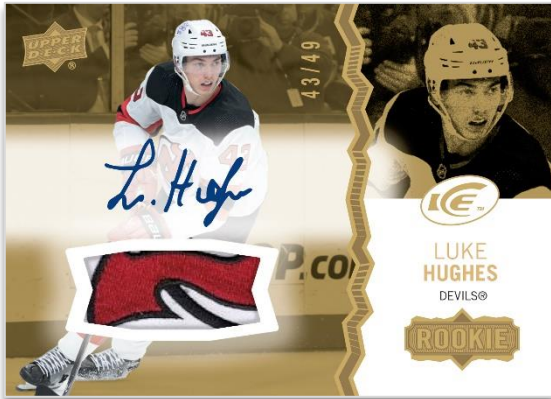

2023-24 HOCKEY

BASE SET ROOKIES

Gold Patch Auto Parallel

BASE SET

White Snowflake Auto Parallel

ICE PREMIERES

Green Parallel

The 2023-24 rookie class is shaping up to be a special one and **2023-24 Ice** boasts an abundance of rookie cards - including many hard-signed rookie cards!

The 250-card base set consists of 100 veteran cards, 50 non-acetate rookie cards and 100 serially-#’d **Ice Premieres** acetate rookie cards.

- Every pack contains, on average, one (1) non-acetate rookie card and one (1) veteran or rookie Green parallel card.
- Collect up to nine (9) incredible parallels of the first 150 base set cards, highlighted by the Red Auto (#’d), Gold Patch/Gold Patch Auto (#’d), White Snowflake Auto and Black (#’d 1-of-1) parallels.
- The highly sought-after **Ice Premieres** acetate rookie cards - split into five serially-#’d tiers - make up the final 100 cards of the base set. There are also five (5) #’d parallels, including the coveted Gold (#’d) and Black (#’d 1-of-1) parallels. Every box contains, on average, two (2) Ice Premieres cards.
- Keep an eye out for #’d **Ice Premieres Auto** and **Ice Premieres Auto Patch** cards featuring the 50 best newcomers! Everyone will be on the hunt for 1-of-1 Black parallels of the Ice Premieres Auto Patch set!