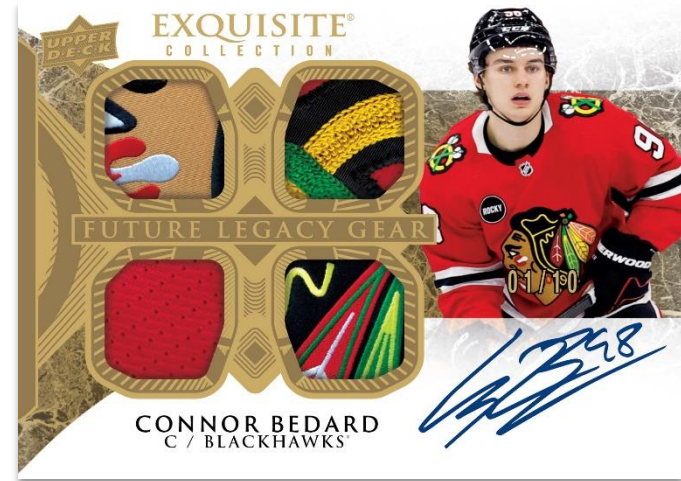

Lucky collectors will pull #'d **Gold** and **Black** parallels. There are also #'d **Gold** and **Black** parallels of the minis!

SIGNATURE SWATCHES

Black Parallel

Signature Swatches cards will be a prized addition to any collection. Each card features an autograph alongside a game-worn jersey swatch while the #'d **Black** parallels see the jersey swatch replaced by a patch swatch.

Content is subject to change without further notice.
Card images are solely for the purpose of design display.

2023-24 HOCKEY

GLACIAL GRAPHS

Black Parallel

The stunning **Glacial Graphs** cards featuring autographs from young stars to legends of the game will be a hit with any type of collector. There are also #d Black parallels sporting silver ink autos and, in many cases, inscriptions!

NEW INSERT!

EXQUISITE® COLLECTION

Future Legacy Quad Materials Auto - Gold Parallel

This latest edition of Ice contains a wide variety of **Exquisite® Collection** sets: **Rookies**, **Rookie Signatures**, **03-04 Rookie Auto Patch**, **Material Signatures** and the **all-new Future Legacy Quad Material Auto**. All Exquisite® Collection cards are serially-#d. Look for coveted 1-of-1 Black parallels of all five sets!