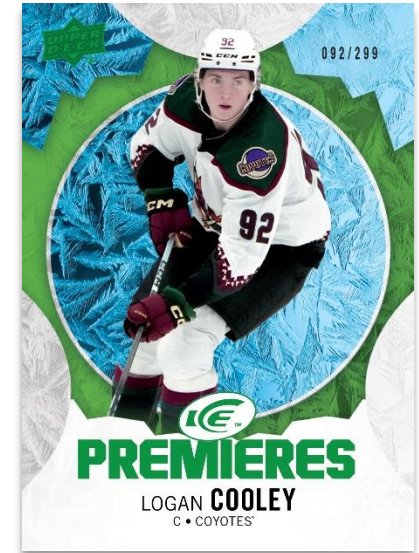

2023-24 HOCKEY

BASE SET ROOKIES

Gold Patch Auto Parallel

BASE SET

White Snowflake Auto Parallel

ICE PREMIERES

Green Parallel

The 2023-24 rookie class is shaping up to be a special one and **2023-24 Ice** boasts an abundance of rookie cards - including many hard-signed rookie cards!

The 250-card base set consists of 100 veteran cards, 50 non-acetate rookie cards and 100 serially-#’d **Ice Premieres** acetate rookie cards.

- Every pack contains, on average, one (1) non-acetate rookie card and one (1) veteran or rookie Green parallel card.
- Collect up to nine (9) incredible parallels of the first 150 base set cards, highlighted by the Red Auto (#’d), Gold Patch/Gold Patch Auto (#’d), White Snowflake Auto and Black (#’d 1-of-1) parallels.
- The highly sought-after **Ice Premieres** acetate rookie cards - split into five serially-#’d tiers - make up the final 100 cards of the base set. There are also five (5) #’d parallels, including the coveted Gold (#’d) and Black (#’d 1-of-1) parallels. Every box contains, on average, two (2) Ice Premieres cards.
- Keep an eye out for #’d **Ice Premieres Auto** and **Ice Premieres Auto Patch** cards featuring the 50 best newcomers! Everyone will be on the hunt for 1-of-1 Black parallels of the Ice Premieres Auto Patch set!