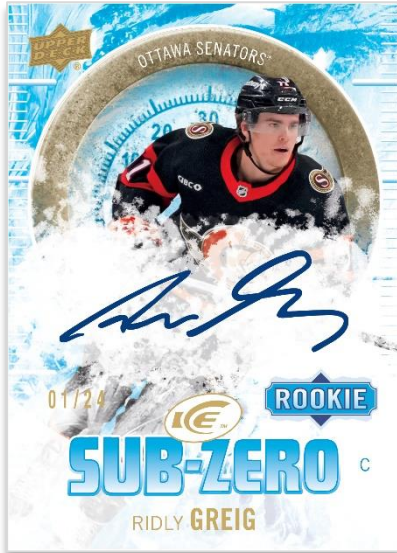

2023-24 HOCKEY

SUB ZERO ROOKIES

Gold Parallel

The **Sub Zero Stars**, **Sub Zero Rookies** (#'d) and **Sub Zero Rookies Variants** cards are back, along with a #'d **Gold** parallel of the Stars and non-variant Rookies. Collect one (1) of these cards per box, on average. The Variants were made for only five of the top rookies!

Look for **Blue Auto** parallels of the non-variant Rookies, as well as #'d **Green Auto** parallels of the variants.