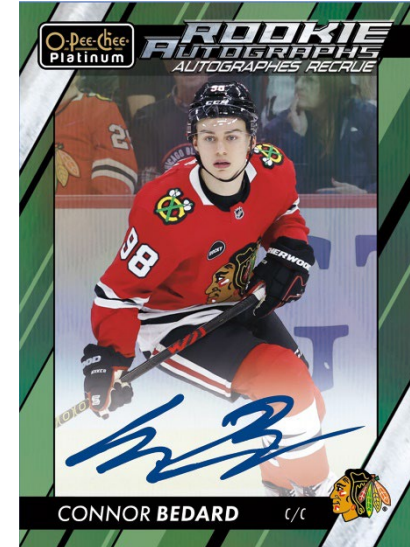

HOBBY

2023-24 HOCKEY

BASE SET VETERANS
Sunset Parallel

BASE SET MARQUEE ROOKIES
Liquid Metal Parallel

ROOKIE AUTO
Emerald Surge Parallel

The 2023-24 O-Pee-Chee Platinum **Base Set** is loaded with 200 Veterans and 100 **Marquee Rookies!**

Collect a wide variety of some of the most unique and visually stunning parallels of the year, highlighted by the **Hobby-Exclusive Orange Checkers** parallel, the **All-New Blue Fragment** parallel, the **All-New Bioluminescence** parallel, and the always sought after Golden Treasures parallel!

Each box contains five (5) serially-#’d base set parallel cards, on average!

Autograph Rookie Cards!

Search for the ever-popular **Rookie Autograph** insert set and its wide variety of stunning parallels.