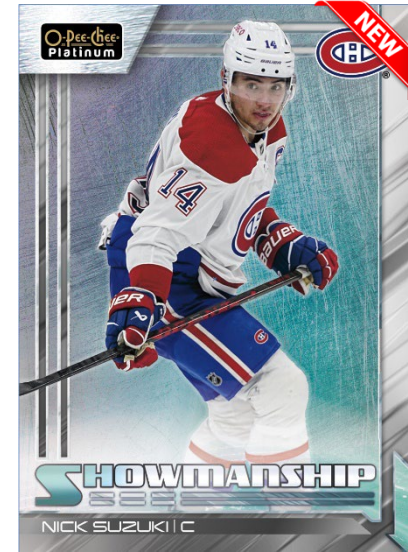

SHOWMANSHIP

Regular

Putting on a show! Search for the **All-New Showmanship** insert set that features some of the greatest showmen on the ice.

Collectors should search for the low-#’d Orange Pixel, Golden Treasures, and the rare Rainbow Auto parallels of this new set.

Content is subject to change without further notice. Card images are solely for the purpose of design display.