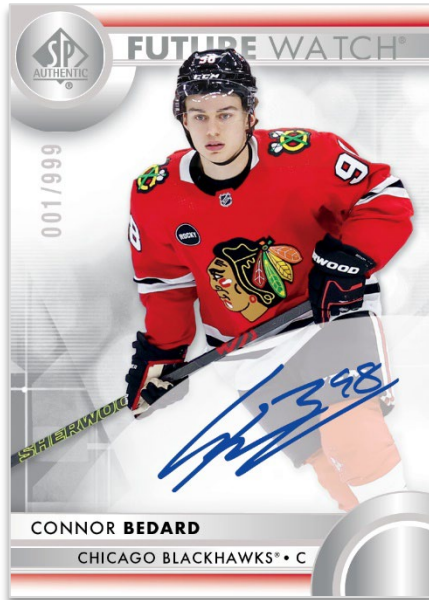

2023-24

HOBBY

AUTOGRAPH FUTURE WATCH ROOKIES

Regular

FUTURE WATCH

Limited Gold Parallel

The popular SP Authentic base set features 100 star veterans and 100 **Future Watch Rookies**. The perennially-coveted and serially-numbered **Autograph Future Watch Rookies** cards are sure to be some of the biggest chases of the product!

COLLECT TWO AUTOGRAPHS PER BOX! (on average) Every box contains, on average, one **Autograph Future Watch Rookies** card and an additional autograph card, which could be a second **Autograph Future Watch Rookies** card!

Look for **Future Watch - Limited Red, Limited Gold, and Limited Black** cards! These cards are unsigned versions of the **Future Watch Rookies** cards that can be collected alongside the **Limited Blue, Limited Green, Limited Red, Limited Gold, and Limited Black** parallels of the regular base set. Collect ten **Limited Red** cards per box, on average!