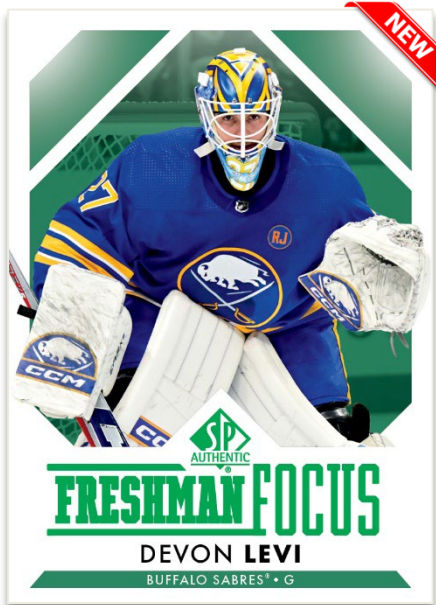

2023-24

HOBBY

FRESHMAN FOCUS
Green Parallel

EVOLVE
Blue Parallel

Look for cards from these insert sets:

NEW! Evolve: This unique insert, making its debut in SP Authentic, features players who have evolved throughout their playing careers!