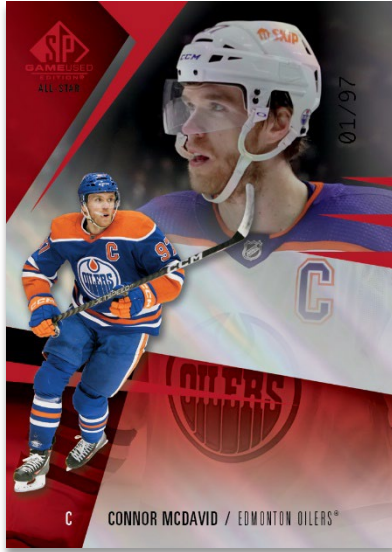

HOBBY

BASE SET ALL-STARS
Regular

BASE SET LEGENDS
Purple Auto Parallel

BASE SET - AUTHENTIC ROOKIES
Auto Jersey Parallel

SP Game Used Hockey is back with an abundance of event and game-used memorabilia!

Look for cards featuring banner, net cord and/or puck material from the Stanley Cup Playoffs, Winter Classic, Stadium Series and All-Star Game.