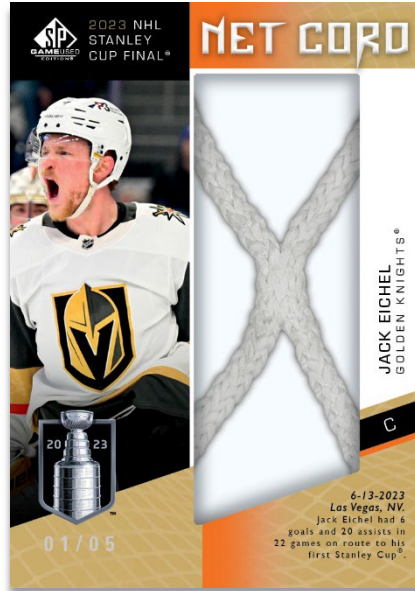

2023 STANLEY CUP FINALS NET CORD
Gold Parallel

Look for cards featuring banner (including auto & auto jersey versions), net cord and/or puck material from the Stanley Cup Playoffs, Global Series, Stadium Series, and the All-Star Game.

These awesome cards will bring you even closer to the action!

CONFIGURATION

1 Pack per Box - 6 Cards per Pack

BOX BREAK (on average)

3
Memorabilia and/or Tech Cards

2
Base Set and/or Insert Cards

1
Autograph or Premium Memorabilia Card