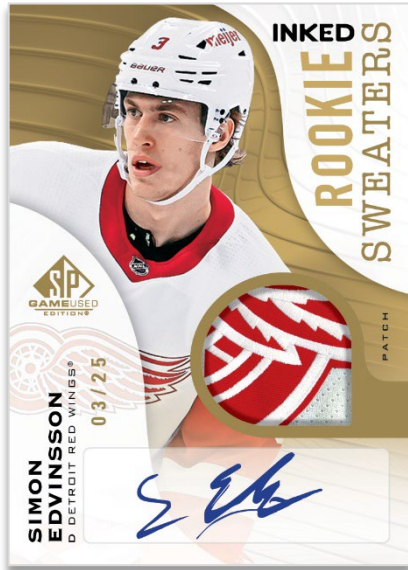

INKED ROOKIE SWEATERS

Patch Parallel

Many more of the SP Game Used insert sets fans and collectors have come to know and love are back, including **Inked Sweaters**, **Authentic Rookies**, **New Grooves**, **A Piece of History**, and **Retro Renovations**.

These cards featuring a variety of game-used memorabilia and autograph parallels are sure to be a great addition to any collection!