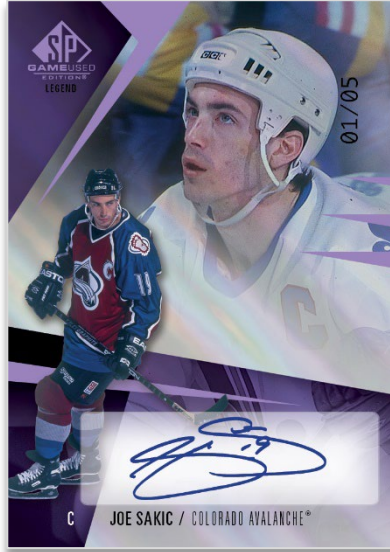

HOBBY

BASE SET ALL-STARS
Regular

BASE SET LEGENDS
Purple Auto Parallel

BASE SET - AUTHENTIC ROOKIES
Auto Jersey Parallel

SP Game Used Hockey is back with an abundance of event and game-used memorabilia!

Look for cards featuring banner, net cord and/or puck material from the Stanley Cup Playoffs, Winter Classic, Stadium Series and All-Star Game.