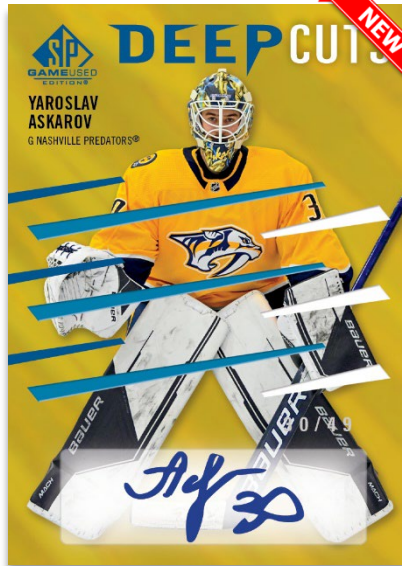

DEEP CUTS

Autograph Parallel

This all-new insert set features top rookies, veterans, and all-stars on a unique cut design.

Lucky collectors will find the low-#’d Red and Autograph parallels of this chase card.