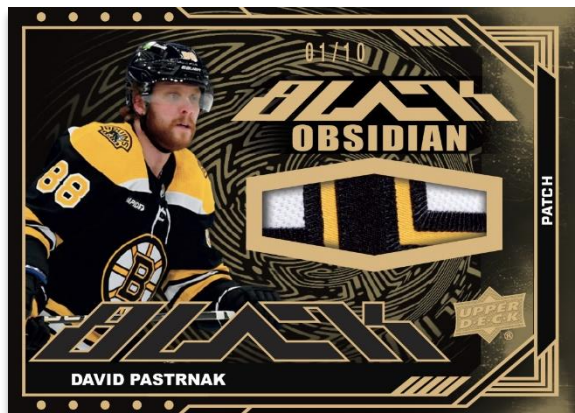

UD BLACK OBSIDIAN PATCH

Gold Parallel