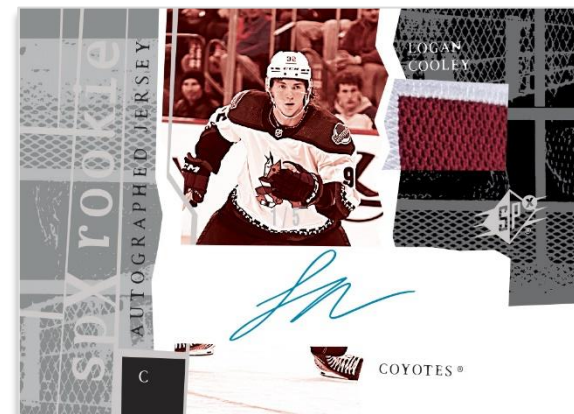

2023-24 HOCKEY

BASE SET

Parallax Purple Parallel

BASE SET ROOKIES

Auto Parallel

2003-04 20th ANNIVERSARY RAP

Auto Premium Memorabilia

The 200-card, serial-#’d **Base Set** features 100 star veterans and 100 rookies! The parallel lineup is deep and loaded with chase cards! In addition to returning favorites such as the NHL Shield Die-Cut Hologram (#’d), Auto, Auto Patch (#’d) and Auto Premium Memorabilia (#’d 1-of-1) parallels, there is also an **all-new** Parallax Purple (#’d) parallel.

Look for serial-#’d **Rookie Auto Jersey** and **Rookie Auto Patch** cards, including retro versions celebrating the 20th Anniversary of the iconic 2003-04 SPx rookie design! These cards feature top rookies and serve as an extension of the rookie portion of the Base Set. Keep an eye out for Spectrum (#’d) parallels of both the Auto Jersey and Auto Patch cards, and **all-new** 1-of-1 Gold Spectrum parallels of just the Auto Patch cards!