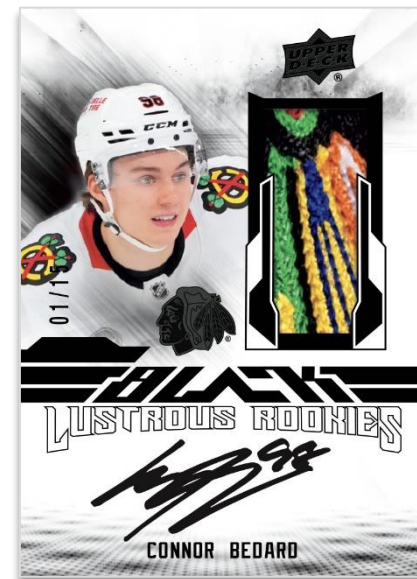

The diverse checklist of this serial-#’d set is comprised of legends, rookies and star veterans. There are also serial-#’d Blue, Gold and Green parallels.

FINITE ROOKIES

Gold Spectrum Parallel

Be on the lookout for **Finite Rookies** cards featuring only top rookies and a large embossed Finite Rookies badge. This set boasts a bevy of stellar parallels, highlighted by the Gold Spectrum (#’d), Green Spectrum (#’d) and Platinum Spectrum (#’d 1-of-1) parallels!

X-OVER SIGNATURES

Red Parallel

This new, serial-#’d autograph set is loaded with star veterans and the best-of-the-best rookie prospects! Keep an eye out for Red (#’d), Gold (#’d) and Blue (#’d 1-of-1) parallels.

All content is subject to change without further notice.
Card images are solely for the purpose of design display.

2023-24 HOCKEY

UD BLACK OBSIDIAN PATCH

Gold Parallel

UD BLACK STEEL SIGNATURES

Gold Parallel

UD BLACK LUSTROUS RAP

Clarity Variant

SPx wouldn't be complete without its coveted **UD Black Obsidian**, **UD Black Lustrous** and **UD Black Pride of a Nation** inserts. Chock-full of auto and auto patch cards - headlined by the incredible **UD Black Lustrous RAP** and **RAP Clarity Variant** cards that everyone will be hunting for - the UD Black lineup has been expanded with the addition of the rare **UD Black Steel Signatures** set (which includes a 1-of-1 [Emerald](#) parallel) and an [Emerald](#) parallel of the **UD Black Obsidian Rookies**, **Rookie Patch** and **Patch** cards!