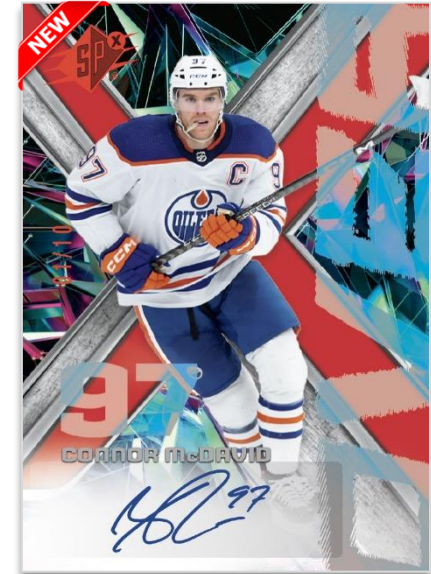

2023-24 HOCKEY

BASE SET

Parallax Purple Parallel

BASE SET ROOKIES

Auto Parallel

2003-04 20th ANNIVERSARY RAP

Auto Premium Memorabilia

The 200-card, serial-#’d **Base Set** features 100 star veterans and 100 rookies! The parallel lineup is deep and loaded with chase cards! In addition to returning favorites such as the NHL Shield Die-Cut Hologram (#’d), Auto, Auto Patch (#’d) and Auto Premium Memorabilia (#’d 1-of-1) parallels, there is also an **all-new** Parallax Purple (#’d) parallel.

Look for serial-#’d **Rookie Auto Jersey** and **Rookie Auto Patch** cards, including retro versions celebrating the 20th Anniversary of the iconic 2003-04 SPx rookie design! These cards feature top rookies and serve as an extension of the rookie portion of the Base Set. Keep an eye out for Spectrum (#’d) parallels of both the Auto Jersey and Auto Patch cards, and **all-new** 1-of-1 Gold Spectrum parallels of just the Auto Patch cards!

All content is subject to change without further notice.
Card images are solely for the purpose of design display.

2023-24 HOCKEY

RADIANCE FX

Blue Parallel

The popular **Radiance FX** tech insert returns for its third year!

The diverse checklist of this serial-#’d set is comprised of legends, rookies and star veterans. There are also serial-#’d Blue, Gold and Green parallels.

FINITE ROOKIES

Gold Spectrum Parallel

Be on the lookout for **Finite Rookies** cards featuring only top rookies and a large embossed Finite Rookies badge. This set boasts a bevy of stellar parallels, highlighted by the Gold Spectrum (#’d), Green Spectrum (#’d) and Platinum Spectrum (#’d 1-of-1) parallels!