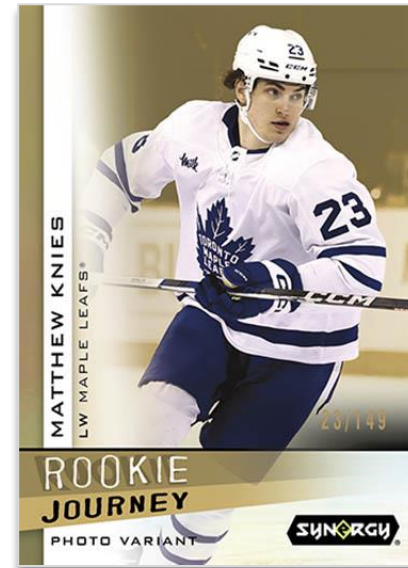

BASE SET ROOKIES

Regular

BASE SET LEGENDS

Purple Auto Parallel

ROOKIE JOURNEY - DRAFT

Gold Parallel

2023-24 Synergy Hockey boasts a 125-card base set featuring low-#’d veterans, legends and rookies (regular and SP). The Synergy base set is highly-collectible!

The base set breaks down as follows: **Veterans** (1-60), **Legends** (61-75), **Rookies** (76-115) and **Rookie SP’s** (116-125).

Collect both Red and Purple parallels of the complete base set. Fifty-percent of the Red parallel cards, on average, feature a bounty scratch-off code and collecting the complete Red parallel set could earn you amazing bounty award cards. All of the Purple parallel cards are low-#’d and many will feature an autograph. Also keep an eye out for low-#’d **Portrait** and **Auto Portrait** variations of the **Rookie SP’s**.

The popular serially-#’d **Rookie Journey** and **Synergistic Duos** inserts are back, each with an expanded parallel lineup. The Rookie Journey insert consists of three subsets (**Draft**, **Home Uni**, **Away Uni**) and sports three exciting serially-#’d parallel: Red, Green, and Gold. The Synergistic Duos insert, featuring two players from the same organization, also consist of three subsets: two current stars, on current star and one legend, and one current star and one rookie. Collect three colorful serially-#’d parallels: Red, Green, and Gold.