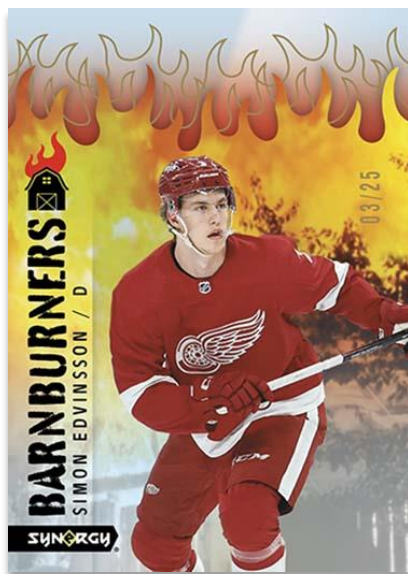

BARNBURNERS
Spectrum Parallel