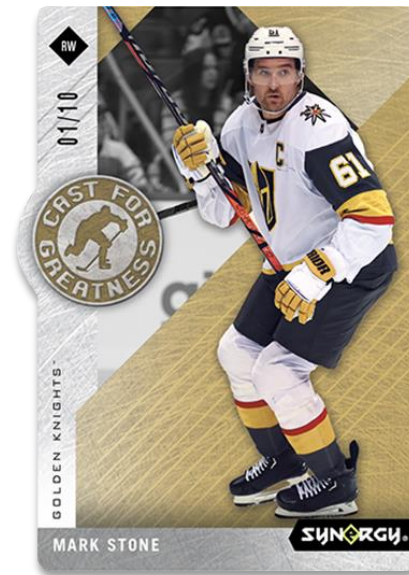

CAST FOR GREATNESS
Gold Parallel

THE MISSION

Be one of the first 25 collectors to complete 125-card **Base Set - Red Parallel Bounty** set. Each box contains, on average, **8** Red parallel cards - half of which, on average, will feature a bounty scratch-off code. Redeem all bounty cards at UpperDeckBounty.com via the entry of the scratch-off code.

AWARD CARDS TO EARN

First 10

The first 10 collectors who collect & redeem the complete bounty set will be awarded both the low-#’d **Gold Base Set** **AND** the low-#’d **Gold Cast for Greatness** metal set!

Next 15

The next 15 collectors who collect & redeem the complete bounty set will earn the complete low-#’d **Gold Base Set**!

Content is for demonstration purposes only and subject to change without further notice.
Card images are solely for the purpose of design display.