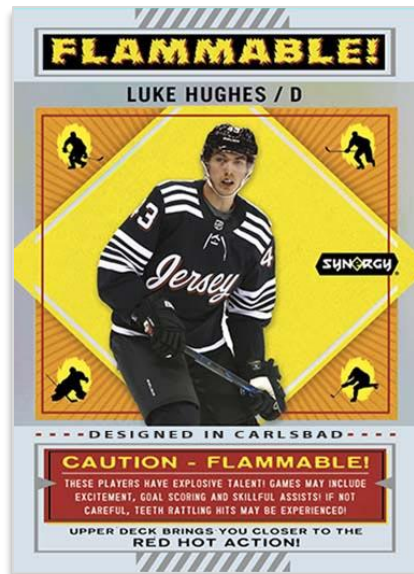

FLAMMABLE
Regular