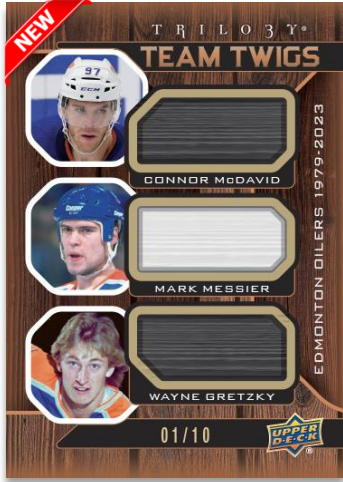

2023-24  
**T R I L O 3 Y**<sup>®</sup>  
 H O C K E Y

**TRILogy GENERATIONS**  
 Auto Patch Parallel

2023-24 Trilogy also features another Trilogy classic - **Trilogy Generations!** Each card sports a past, present or prospective superstar. There is a bevy of incredible parallels to collect, highlighted by the low-#’d Pink, Jersey, Gold Auto, Patch Auto and Purple Patch Auto parallels.

**ROOKIE RENDITIONS**  
 Blue Parallel

The popular **Rookie Renditions** insert, featuring top rookies, is back! In addition to the regular set, collect a wide variety of stellar parallels, headlined by the low-#’d Green, Pink, Auto, Gold Auto, Patch Auto and Purple Patch Auto parallels!

Content is subject to change without further notice.  
 Card images are solely for the purpose of design display.

2023-24  
**T R I L O 3 Y**<sup>®</sup>  
 H O C K E Y

**TEAM TWIGS**

Tier 1

**All-New Coveted Triple-Mem Cards!**