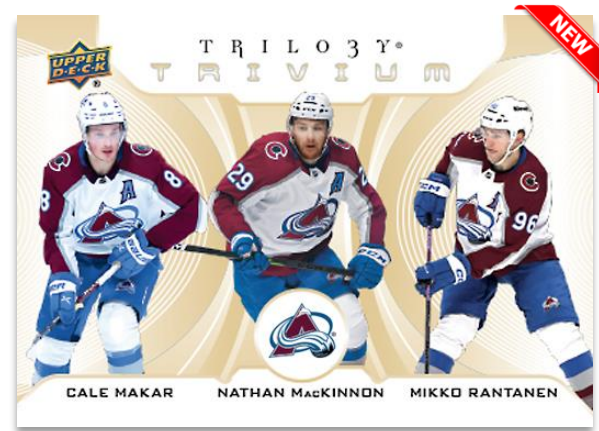

TRIVIUM Gold Tint Parallel

This all-new insert features dynamic trios of past, present, and future stars on a clean design. Collect awesome trios from your favorite teams!

Content is subject to change without further notice.
Card images are solely for the purpose of design display.