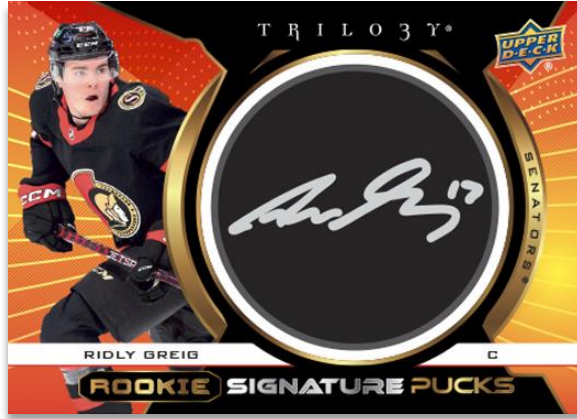

ROOKIE SIGNATURE PUCKS

Team Logo Parallel

Hard-Signed Puck Cards!

Trilogy is known for its **Signature Pucks** cards and this year's edition continues that tradition with five intriguing sets: **Signature Pucks** (veterans and superstars), **Rookie Signature Pucks** (2023-24 rookies), **2022-23 Update Rookie Signature Pucks** (2022-23 rookies), **Signature Puckstoppers** (star, veteran, and legendary goalies), and the **all-new Team Canada Signature Pucks**. Each card sports a manufactured puck accompanied by a hard-signed autograph.

In addition to the regular sets, collectors can hunt for low-#’d Team Logo and NHL Shield Logo parallels.

CONFIGURATION

4 Cards per Pack
6 Packs per Box
20 Boxes per Case

BOX BREAK (on average)

3
Rookie Renditions and/or
Trilogy Generations Cards

5
#’d Parallel Cards

2
Autograph and/or Memorabilia Cards

Content is subject to change without further notice.
Card images are solely for the purpose of design display.