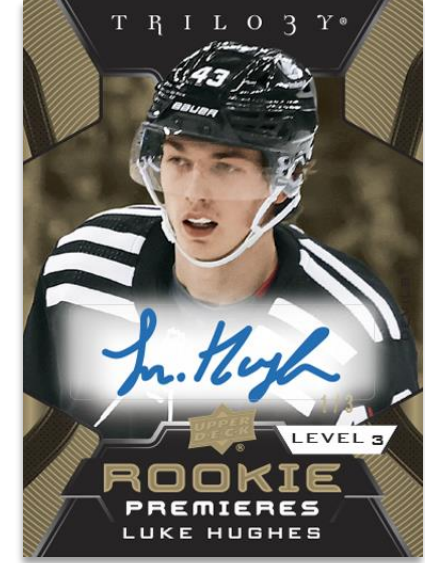

2023-24  
**TRILOGY**<sup>®</sup>  
 HOCKEY

**VETERANS**  
 Patch Auto Parallel

**COMMON ROOKIES**  
 Red Parallel

**UNCOMMON ROOKIES**  
 Blue Parallel

**RARE ROOKIES**  
 Gold Auto Parallel

2023-24 Trilogy sports a unique 250-card base set which features three versions of the rookie cards! Here's how it breaks down: