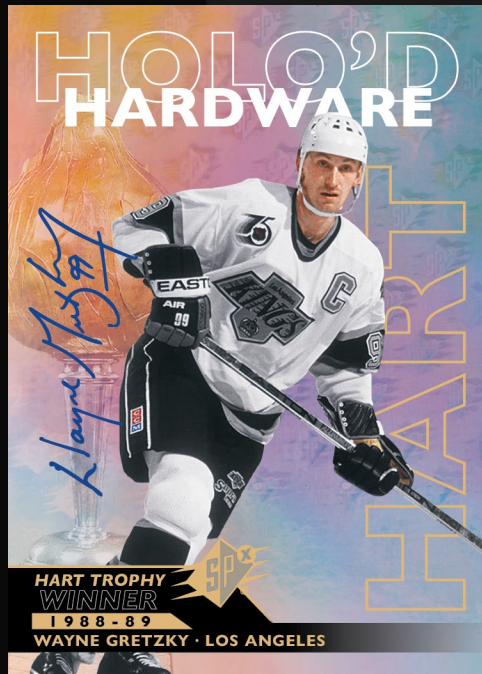

2024-25 SPx HOCKEY

AUTOGRAPHS

Signatures!

Within SPx, collectors can look for a wide variety of autographs from vets, rookies and past stars of the game! The all-new **Holo'd Hardware** set features a 15-subject checklist of stars and legends that have been awarded the Hart Trophy. Look for the auto parallel that is numbered as low as 10! **Star Focus Signatures** is another new autograph insert that delivers autographs from top stars around the league! Additionally, Look for the array of different autograph parallels with multiple opportunities to find 1-of-1 autograph cards!

Holo'd Hardware
Auto Parallel