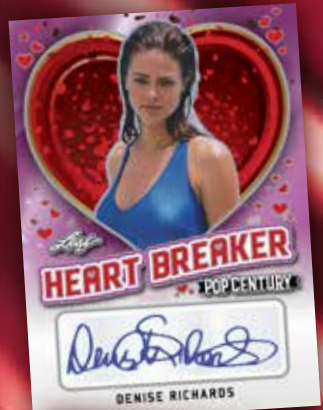

Leaf
20 METAL 18
POP CENTURY

LEAF IS PLEASED TO ANNOUNCE THE NEW AND IMPROVED RETURN OF ONE OF LEAF'S FLAGSHIP BRANDS, 2018 LEAF METAL POP CENTURY. FOR THE FIRST TIME, THE CORE SET OF 2018 POP CENTURY FEATURES LEAF'S METAL TECHNOLOGY. ONCE AGAIN, THE CHECKLIST CELEBRATES EVERYTHING THAT IS TRULY AMAZING ABOUT POP CULTURE.

FOR THIS EXCITING 2018 RELEASE, LOOK FOR THE BELOW EXCITING CARDS WITH ALL CARDS UTILIZING LEAF'S METAL TECHNOLOGY WITH MULTIPLE PARALLEL SETS AS LIMITED AS THE 1/1 SUPER PRISMATIC.

BASE AUTOGRAPHS:
THE BASE AUTOGRAPH SET FEATURES AN AMAZING CHECKLIST WITH THE WIDEST SELECTION OF SIGNATURES IN POP CULTURE HISTORY.

ACCOLADES AUTOGRAPHS:
THIS INSERT SET FEATURES A CHECKLIST OF AWARD WINNERS FROM AMONG THE POP CENTURY AUTOGRAPH CHECKLIST.

HEART BREAKER SIGNATURES:
THE INSERT SET FEATURES THE MOST STUNNING BEAUTIES AMONG THE POP CENTURY CHECKLIST.

WALK OF FAME SIGNATURES:
THIS INSERT SET FEATURES A CHECKLIST OF THOSE HONORED WITH A STAR ON THE HOLLYWOOD WALK OF FAME.

SKETCH AUTOGRAPH CARDS:
HAND CREATED ARTWORK CARDS FEATURING THE SIGNATURES OF SOME OF THE CHECKLIST'S MOST INTERESTING NAMES.

VINYL SIGNS SIGNATURES:
THIS INSERT SET FEATURES THE HIT MAKERS WHO HAVE IMPACTED THE MUSIC INDUSTRY OVER THE LAST CENTURY.

DUAL, TRIPLE & QUAD SIGNATURES:
THESE INCREDIBLE INSERT CARDS FEATURE 2, 3 OR 4 CO-STARS OR OTHERWISE RELATED STARS FROM THIS INSANELY STRONG CHECKLIST.

CUT SIGNATURE CARDS:
THESE LIMITED EDITION CUT SIGNATURE CARDS FEATURE A NICE ASSORTMENT OF INTERESTING POP CULTURE PERSONALITIES INCLUDING IVANKA TRUMP, GENE SIMMONS, JOE BIDEN, BARBARA BUSH AND MORE!

POP CENTURY WARDROBE CARDS:
THIS ENHANCED SET NOW FEATURES CELEBRITY WORN CLOTHING FROM SOME OF ENTERTAINMENT'S MOST EXCEPTIONAL NAMES. FOR 2018, A VAST MAJORITY OF THESE CARDS FEATURES MULTIPLE SWATCHES WITH AT LEAST 2 OR AS MANY AS 8 SWATCHES PER CARD.