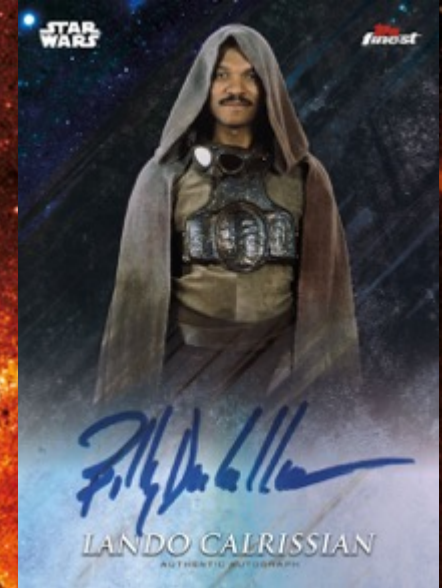

2018

TOPPS
finest

STAR WARS™

New to the
Star Wars Universe,
Topps is proud to
introduce you to
2018 Topps Finest
Star Wars.

**HOBBY
ONLY**

Base Card

Finest Autograph Card –
Black Refractor Parallel

Featuring characters from across the
Star Wars saga, including *Rogue One*
and *Solo: A Star Wars Story*!

Base Card - Gold Refractor Parallel

Rogue One: A Star Wars Story
Insert Card

**BASE &
INSERT CARDS**

Base Cards

Featuring 100 characters from Episodes 1-8.

- Refractor Parallel: 1:3 packs.
- Blue Refractor Parallel: sequentially #d to 150.
- Green Refractor Parallel: sequentially #d to 99.
- Gold Refractor Parallel: sequentially #d to 50.
- Orange Refractor Parallel: sequentially #d to 25.
- Black Refractor Parallel: sequentially #d to 10.
- Red Refractor Parallel: sequentially #d to 5.
- SuperFractor Parallel: #d 1/1.