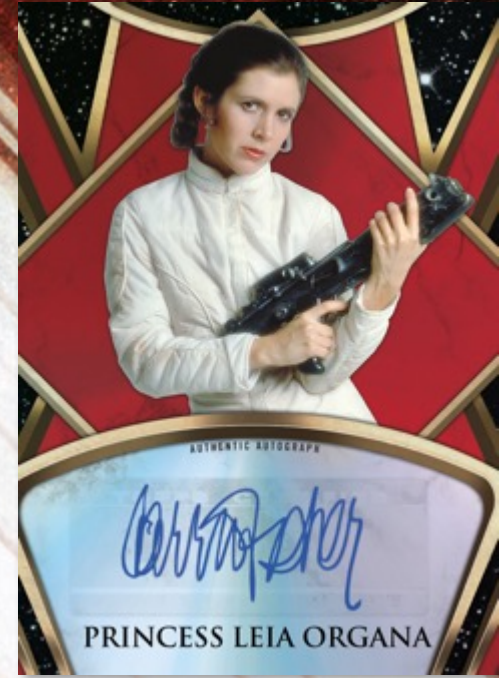

Prime Autograph Card -
Red Refractor Parallel