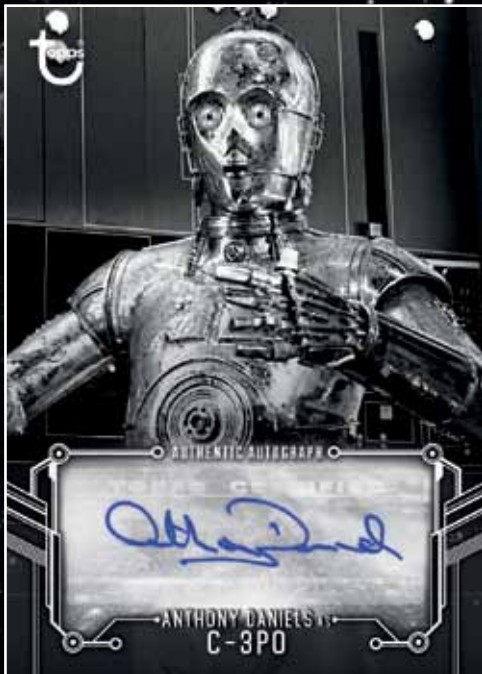

STAR WARS™

**STAR WARS: A NEW HOPE™
BLACK & WHITE**

AUTOGRAPHS & SKETCH CARDS

**TOPPS STAR WARS: A NEW HOPE BLACK & WHITE
FEATURES ONE AUTOGRAPH OR SKETCH CARD
GUARANTEED PER BOX!**

**LOOK FOR RARE DUAL AUTOGRAPH AND
TRIPLE AUTOGRAPH CARDS FEATURING KEY CHARACTER
GROUPINGS FROM STAR WARS: A NEW HOPE.**

Autograph Cards

Autograph Parallels include

- Blue Parallel – #'d to 99
- Green Parallel – #'d to 25
- Purple Parallel – #'d to 10
- Red Parallel – Numbered 1-of-1