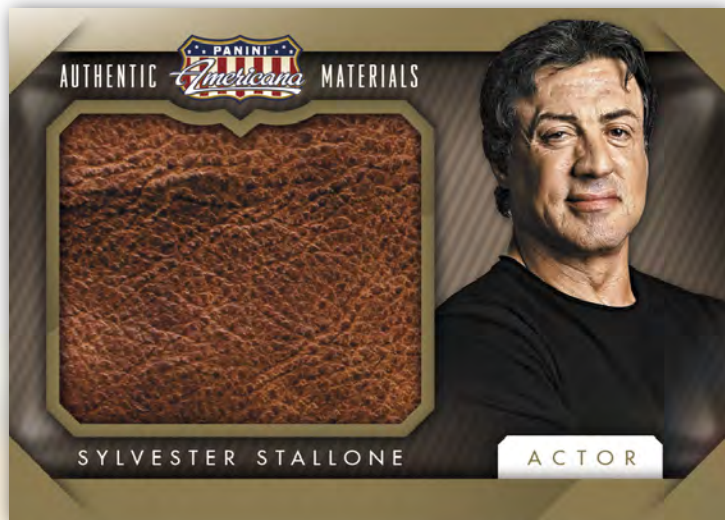

SIGNATURES

FIND AUTOGRAPHS FROM SOME OF THE MOST NOTABLE AND INFLUENTIAL PERSONALITIES IN POP CULTURE SUCH AS AL PACINO, SYLVESTER STALLONE, PAULA ABDUL, BRADLEY COOPER, KELLY ROWLAND, KEVIN HART AND MANY MORE, WITH BLUE (SEQUENTIALLY NUMBERED TO 49), GREEN (SEQUENTIALLY NUMBERED TO 25), AND BLACK (1-OF-1) PARALLELS.

ON THE TUBE

BELOVED TELEVISION PERSONALITIES FROM THE PAST AND PRESENT ARE SHOWCASED IN ON THE TUBE, WHICH HAVE SIGNATURE AND MEMORABILIA VARIATIONS.

FREEZE FRAME

FREEZE FRAME PROVIDES A UNIQUE LOOK AT YOUR FAVORITE STARS WITH A MANUFACTURED FILM PIECE EMBEDDED IN THE CARD.

CO-STARS MATERIALS

CO-STARS MATERIALS AND TRIPLE CO-STARS MATERIALS CARDS FEATURE MEMORABILIA FROM CAST MEMBERS OF THE SAME TELEVISION SHOW OR MOVIE.

JUMBO PRIME MATERIALS

FIND OVERSIZED JUMBO SWATCH CARDS (OR MULTI-SWATCH CARDS) OF SYLVESTER STALLONE, HOPE SOLO, KEVIN HART, D. B. SWEENEY, ROGER MOORE, VANILLA ICE, AND MORE!

SILVER SCREEN JUMBO MATERIALS

CARDS THAT FEATURE AUTHENTIC MEMORABILIA WORN BY FAMOUS MOVIE STARS OF THE PAST SUCH AS AVA GARDNER, BETTE DAVIS, BELA LUGOSI, JIMMY STEWART AND MORE - WITH MULTI-SWATCH VARIATIONS.