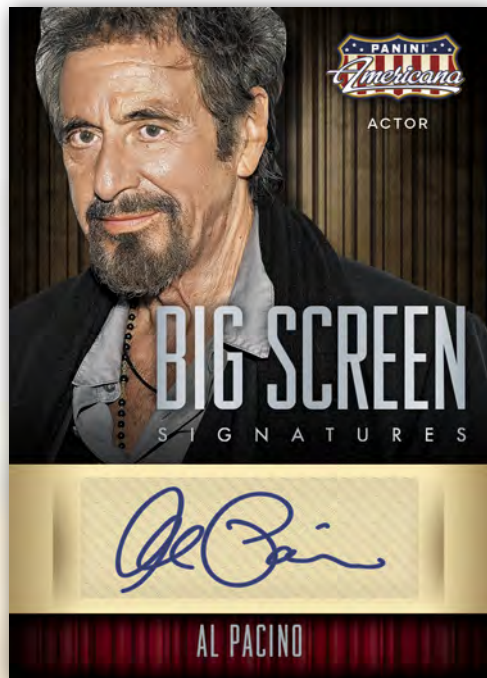

H O B B Y T R A D I N G C A R D S E T

© 2015 Panini America, Inc. Printed in the USA.

BIG SCREEN SIGNATURES

BIG SCREEN SIGNATURES AND BIG SCREEN COMBOS SIGNATURES CARDS SHOWCASE SOME OF THE BIGGEST MOVIE STARS.

SIGNATURES

FIND AUTOGRAPHS FROM SOME OF THE MOST NOTABLE AND INFLUENTIAL PERSONALITIES IN POP CULTURE SUCH AS AL PACINO, SYLVESTER STALLONE, PAULA ABDUL, BRADLEY COOPER, KELLY ROWLAND, KEVIN HART AND MANY MORE, WITH BLUE (SEQUENTIALLY NUMBERED TO 49), GREEN (SEQUENTIALLY NUMBERED TO 25), AND BLACK (1-OF-1) PARALLELS.

ON THE TUBE

BELOVED TELEVISION PERSONALITIES FROM THE PAST AND PRESENT ARE SHOWCASED IN ON THE TUBE, WHICH HAVE SIGNATURE AND MEMORABILIA VARIATIONS.

FREEZE FRAME

FREEZE FRAME PROVIDES A UNIQUE LOOK AT YOUR FAVORITE STARS WITH A MANUFACTURED FILM PIECE EMBEDDED IN THE CARD.