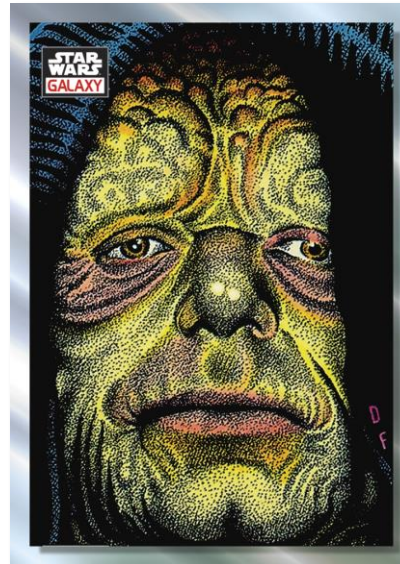

**STAR
WARS**
GALAXY

2023 STAR WARS CHROME GALAXY

Star Wars Galaxy Chrome returns for 2023!

Women of Star Wars

100 base cards from classic Galaxy series, and new Star Wars artwork, presented on Chrome technology. Look for 3 refractor parallels per box guaranteed, and original artist Sketch Cards!

Base

2023 Star Wars Galaxy Chrome releases Summer 2023!

2023 STAR WARS CHROME GALAXY

BASE

Collect 100 cards of classic Galaxy artwork spanning across multiple Topps releases and some never-before seen art!

Base Parallels:

- **Refractor:** 1 per pack unless replaced by below
- **Aqua Refractor:** #'d to 199
- **Atomic Refractor:** #'d to 150
- **Wave Refractor:** #'d to 99
- **Prism Refractor:** #'d to 75
- **Mojo Refractor:** #'d to 50
- **Orange Refractor:** #'d to 25
- **X-Fractor:** #'d to 10
- **Red Refractor:** #'d to 5
- **Superfractor:** #'d 1-of-1

Base

Base

2023 STAR WARS CHROME GALAXY

INSERTS

The collectability continues with these fun new inserts!

Galactic Visions – Commissioned original art by some reputable Star Wars artists.

Darth Vader's Bounty Hunters – Comic book-styled artwork featuring Darth Vader and the six bounty hunters hired to capture Han Solo.