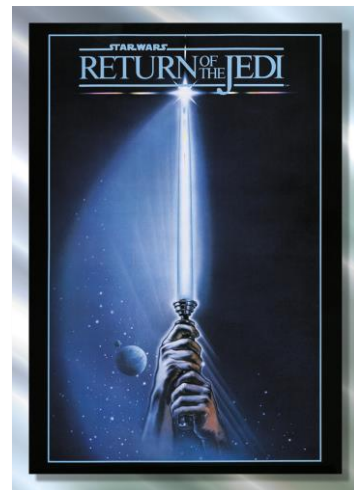

Return of the Jedi