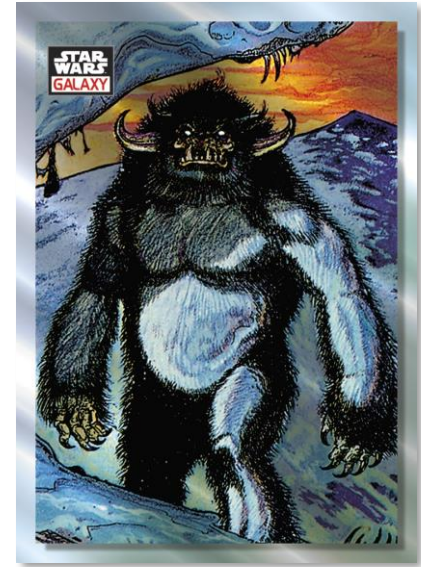

**STAR
WARS**
GALAXY

2023 STAR WARS CHROME GALAXY

Star Wars Galaxy Chrome returns for 2023!

Women of Star Wars

100 base cards from classic Galaxy series, and new Star Wars artwork, presented on Chrome technology. Look for 3 refractor parallels per box guaranteed, and original artist Sketch Cards!

Base

2023 Star Wars Galaxy Chrome releases Summer 2023!

2023 STAR WARS CHROME GALAXY

BASE

Collect 100 cards of classic Galaxy artwork spanning across multiple Topps releases and some never-before seen art!