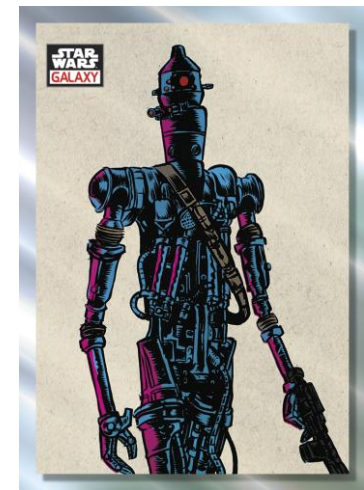

Darth Vader's Bounty Hunters