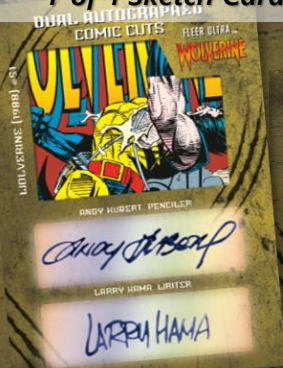

Look for Animation Cel inserts!

Family Genealogy
A 50-card set made up of Wolverine and his relatives!

ANIMATION CEL

LADY DEATHSTRIKE

CLAW CUT COVERS

FPO
ALL IMAGES SUBJECT TO CHANGE.
DESIGN SUBJECT TO CHANGE.

FLEER ULTRA™

WOLVERINE

BOX HITS (On Average)

- Medallions
- eX Century
- Flee Ultra Pop Culture
- Family Genealogy
- Ultrabilities
- 3x3

Gold Spectrum Foil
Thematic Inserts

3x3

Collect all nine cards
to piece together an
epic puzzle!

Printing Plates, Comic Cuts, Creator Autographs,
1-of-1 Sketch Cards, and Artist Autos!

CHASE HITS

- Comic Cuts Dual Autographs
- Gold Spectrum Foil Base Parallels - #d 1-of-1
- Opal Black Medallions Parallels - #d 1-of-1
- Jambalaya
- 1-of-1 CMYK Printing Plates
- Original Art Sketch Cards