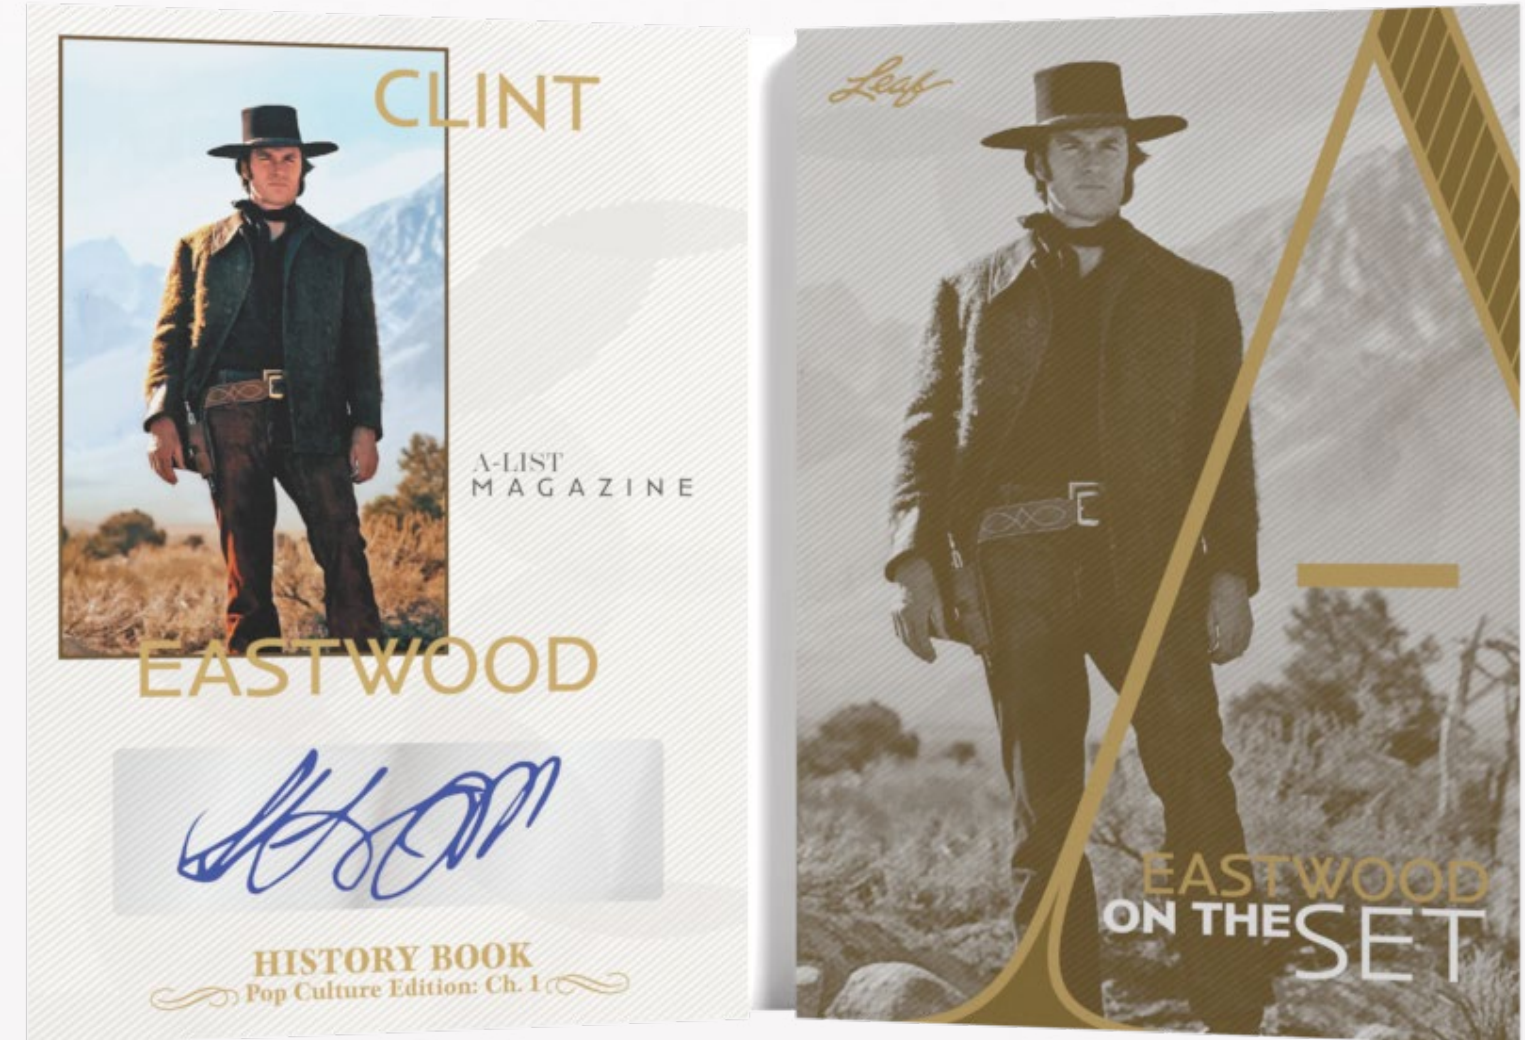

Images, designs and signatures are for presentations purpose only

A-LIST MAGAZINE

Look for autographs in this amazing product from legends and stars such as: Clint Eastwood, Samuel L. Jackson, Margot Robbie, Natalie Portman, Sylvester Stallone, Paul Rudd, Kate Beckinsale, Kevin Bacon, Anthony Hopkins, Al Pacino and many more.

Instagram: @Leaftradingcards

LeafTradingCards.com

X: @Leaf_Cards

© 2024 Leaf Trading Cards. These cards are solely licensed by the depicted player. These cards have not been authorized, endorsed or approved by any licensing body. Leaf is the TM of Leaf Trading Cards. 400 Tittle Dr, Building B, The Colony, TX 75056. Design, content, signatures and checklist are subject to change.