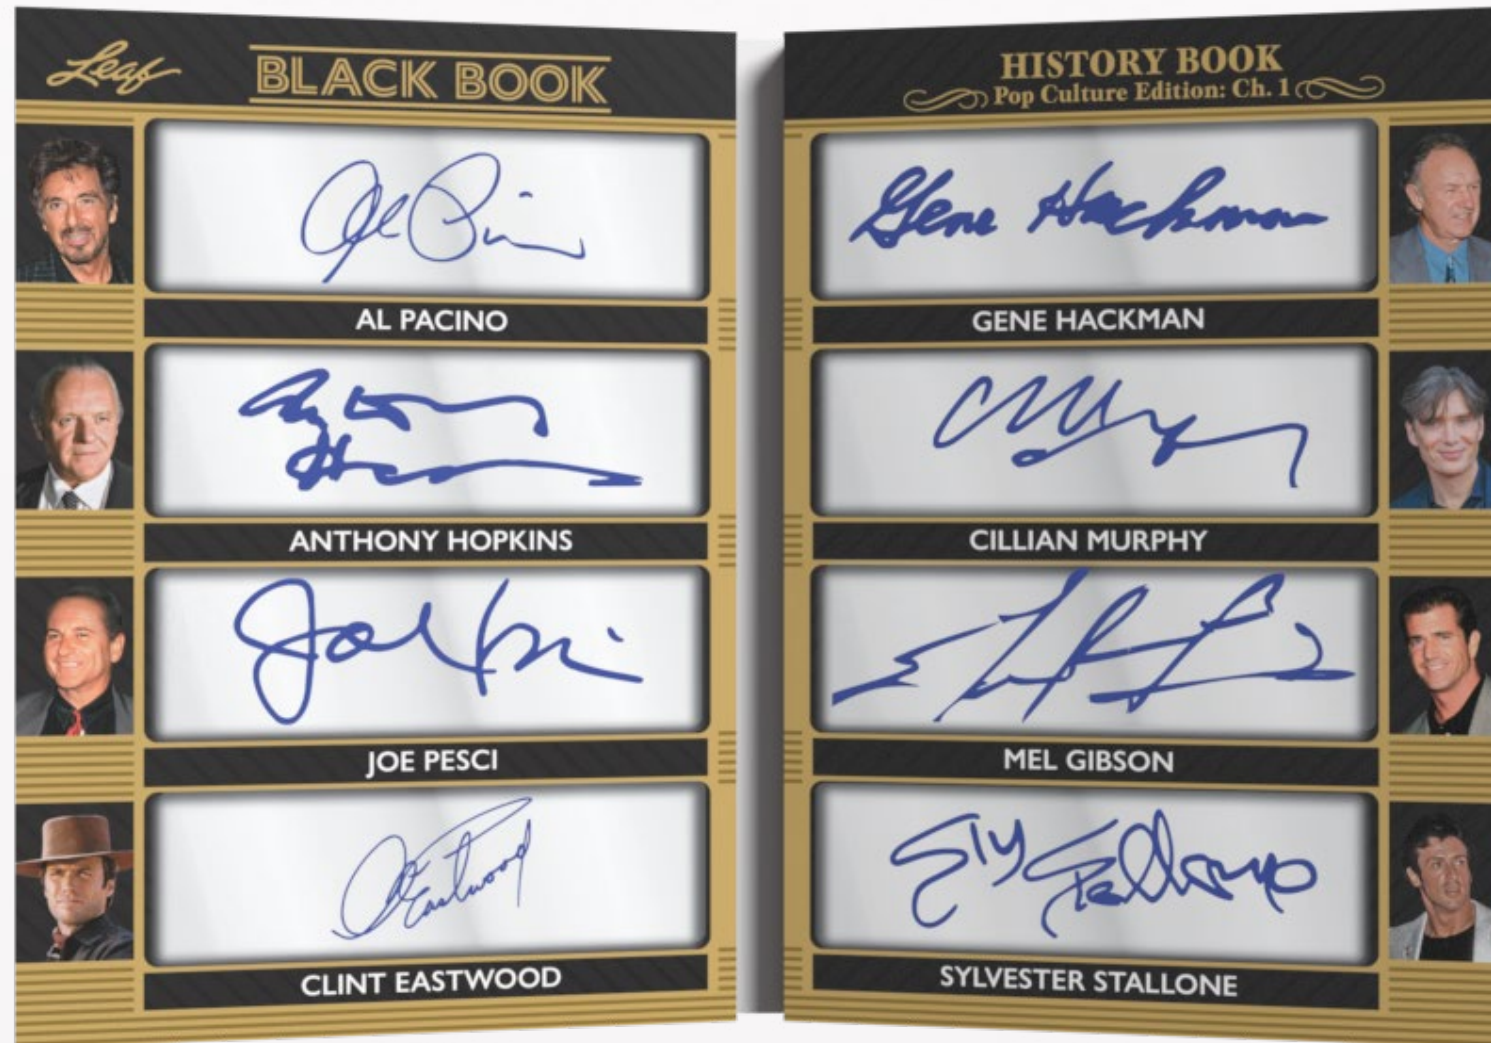

Leaf

HISTORY BOOK

Pop Culture Edition: Ch. 1

Instagram: @Leaftradingcards

LeafTradingCards.com

X: @Leaf_Cards

Leaf

© 2024 Leaf Trading Cards. These cards are solely licensed by the depicted player. These cards have not been authorized, endorsed or approved by any licensing body. Leaf is the TM of Leaf Trading Cards. 400 Tittle Dr, Building B, The Colony, TX 75056. Design, content, signatures and checklist are subject to change.

2024 LEAF HISTORY BOOK POP CULTURE EDITION: CH. 1

Images, designs and signatures are for presentations purpose only

BLACK BOOK

Images, designs and signatures are for presentations purpose only

COMIC BOOK

Leaf is proud to invite you to participate in the industry's most unique and exciting pop culture product. Every card is a booklet card from single signed all the way up to eight signed. This product features one of the most amazing checklists in pop culture history.