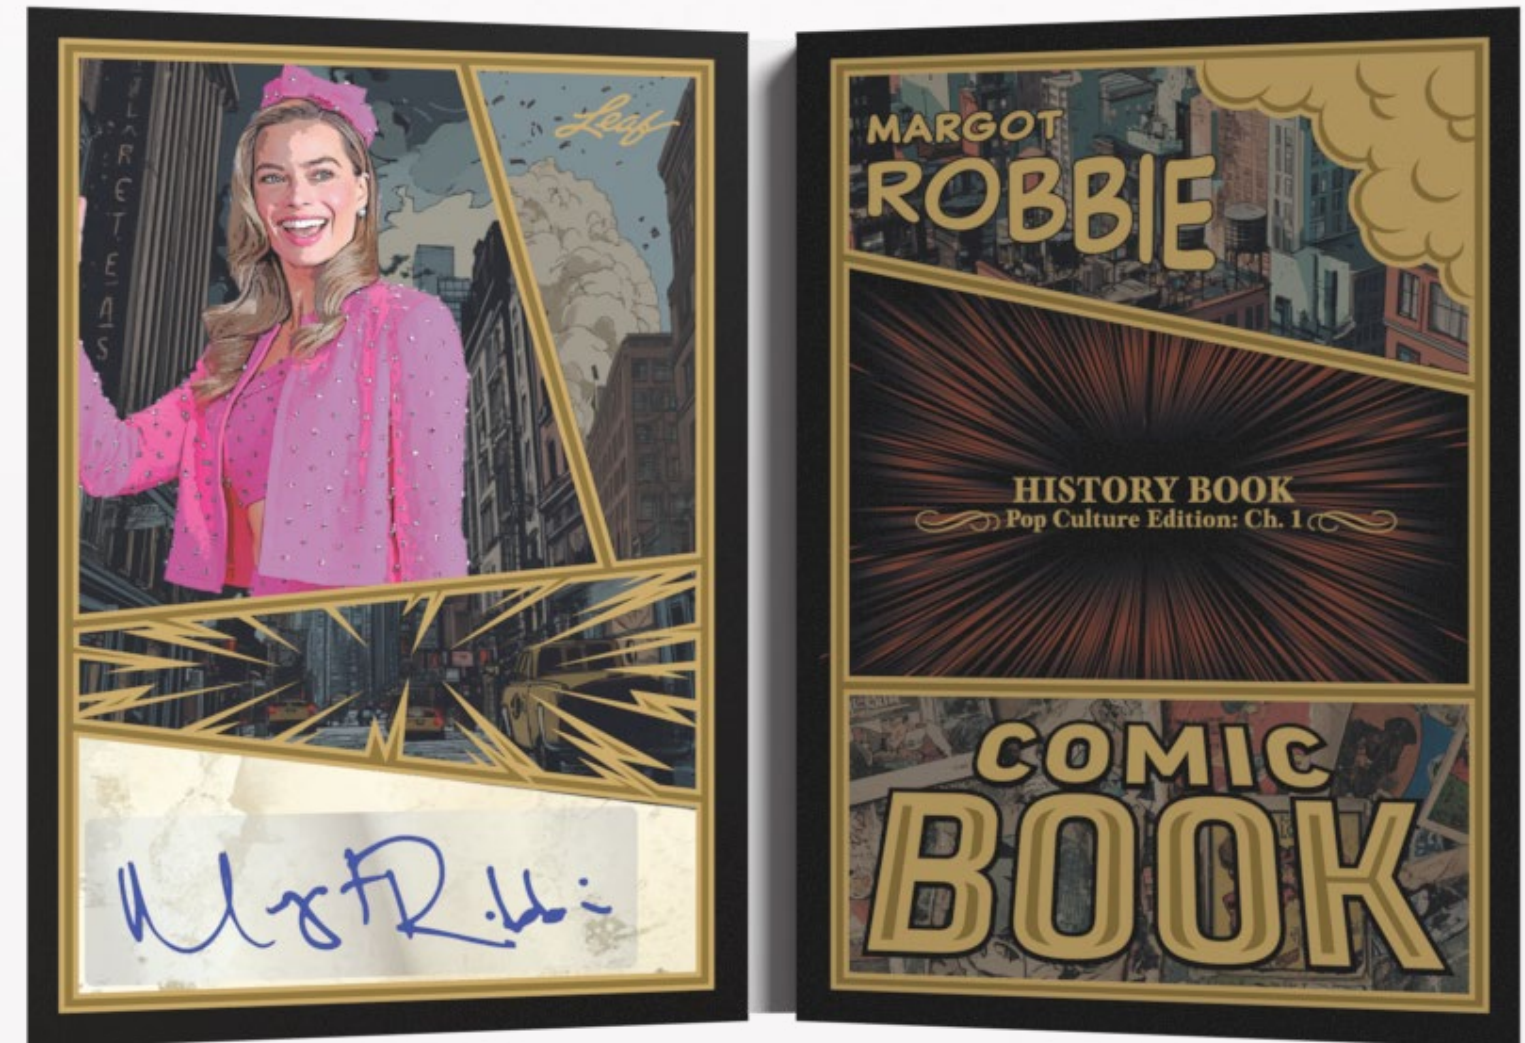

2024 LEAF HISTORY BOOK POP CULTURE EDITION: CH. 1

Images, designs and signatures are for presentations purpose only

BLACK BOOK

Images, designs and signatures are for presentations purpose only

COMIC BOOK

Leaf is proud to invite you to participate in the industry's most unique and exciting pop culture product. Every card is a booklet card from single signed all the way up to eight signed. This product features one of the most amazing checklists in pop culture history.