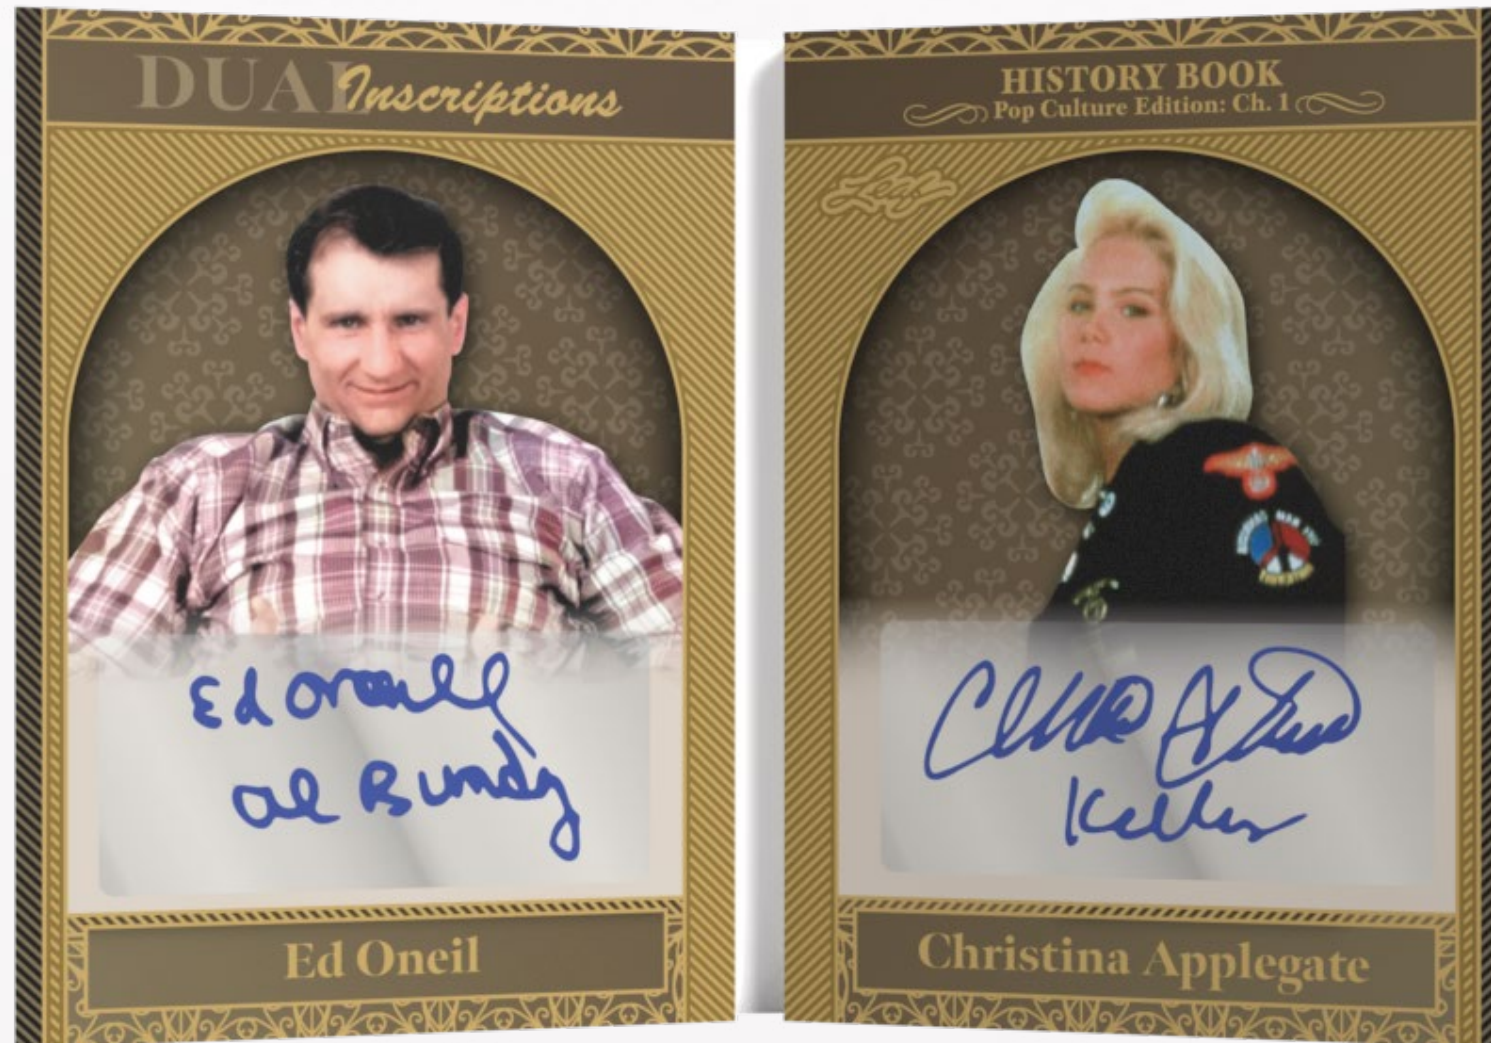

2024 LEAF HISTORY BOOK POP CULTURE EDITION: CH. 1

Images, designs and signatures are for presentations purpose only

DUAL INSCRIPTIONS