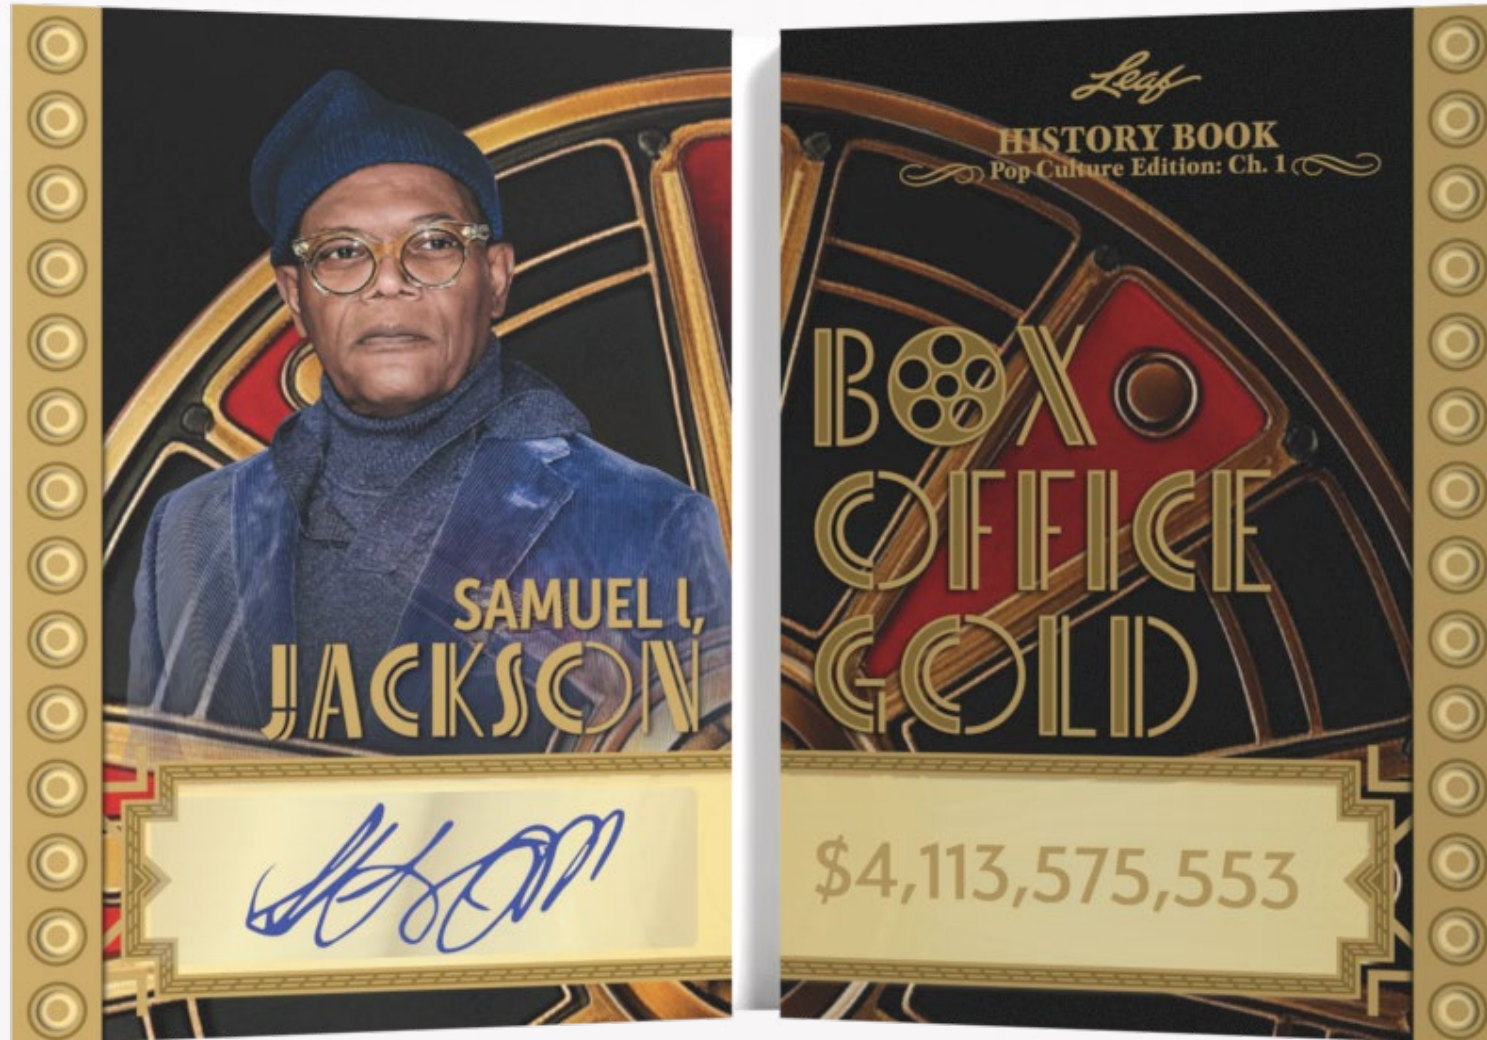

2024 LEAF HISTORY BOOK POP CULTURE EDITION: CH. 1

Images, designs and signatures are for presentations purpose only

BOX OFFICE GOLD