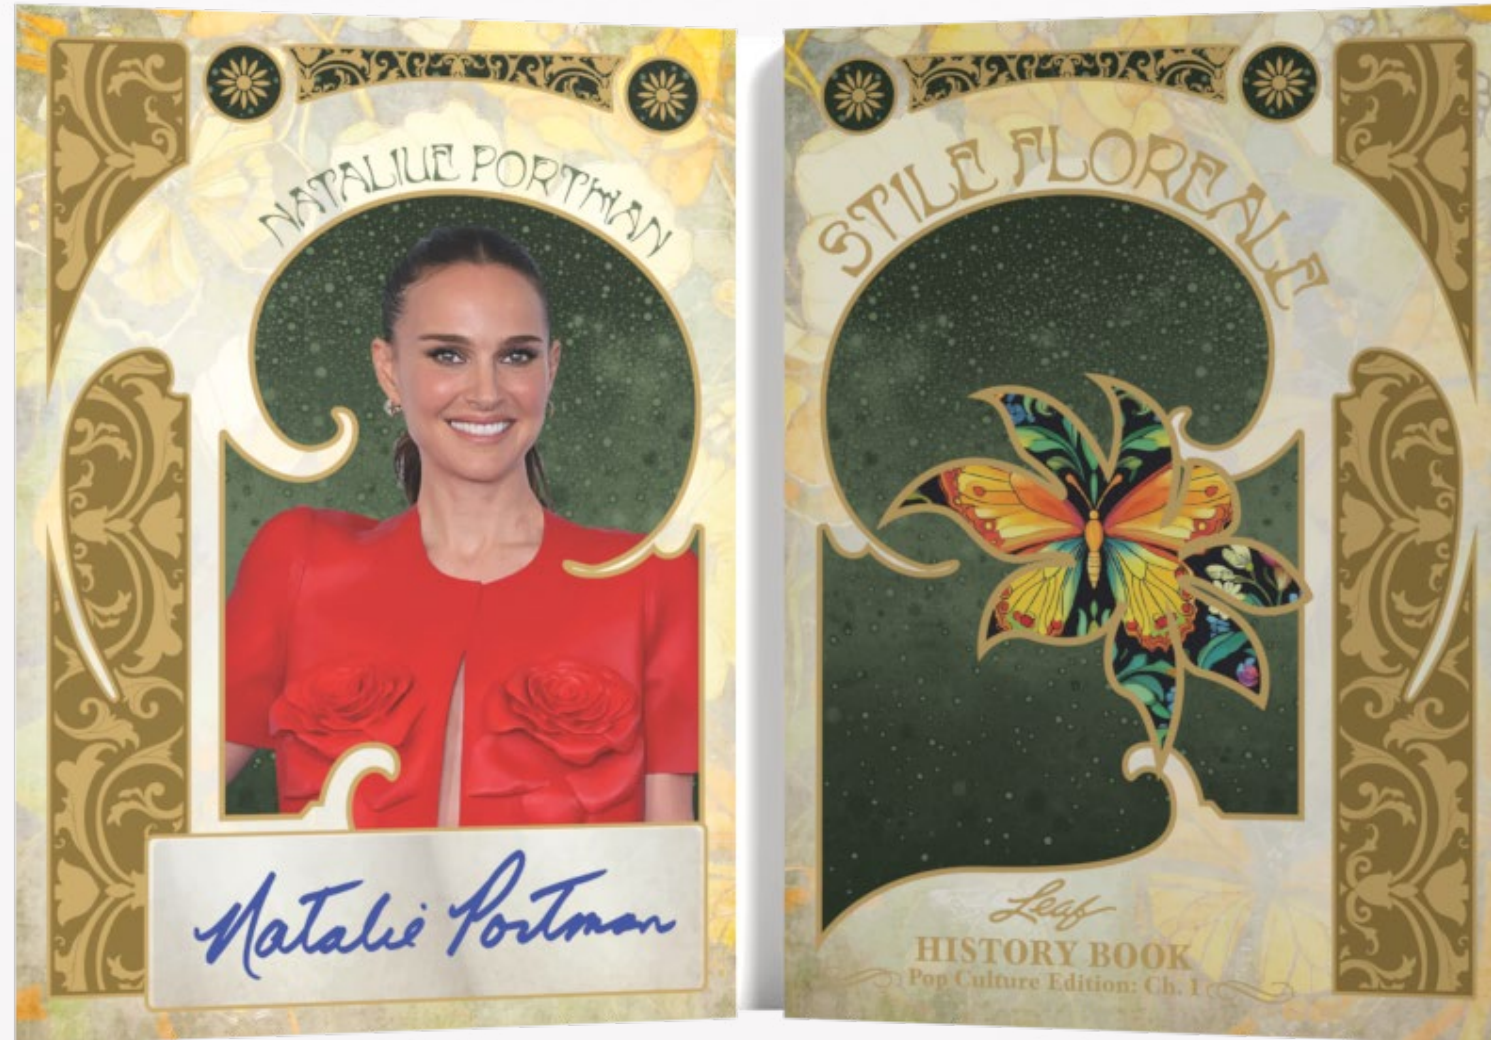

2024 LEAF HISTORY BOOK POP CULTURE EDITION: CH. 1

Images, designs and signatures are for presentations purpose only

STILE FLOREALE

Images, designs and signatures are for presentations purpose only

TV DINNER NIGHT