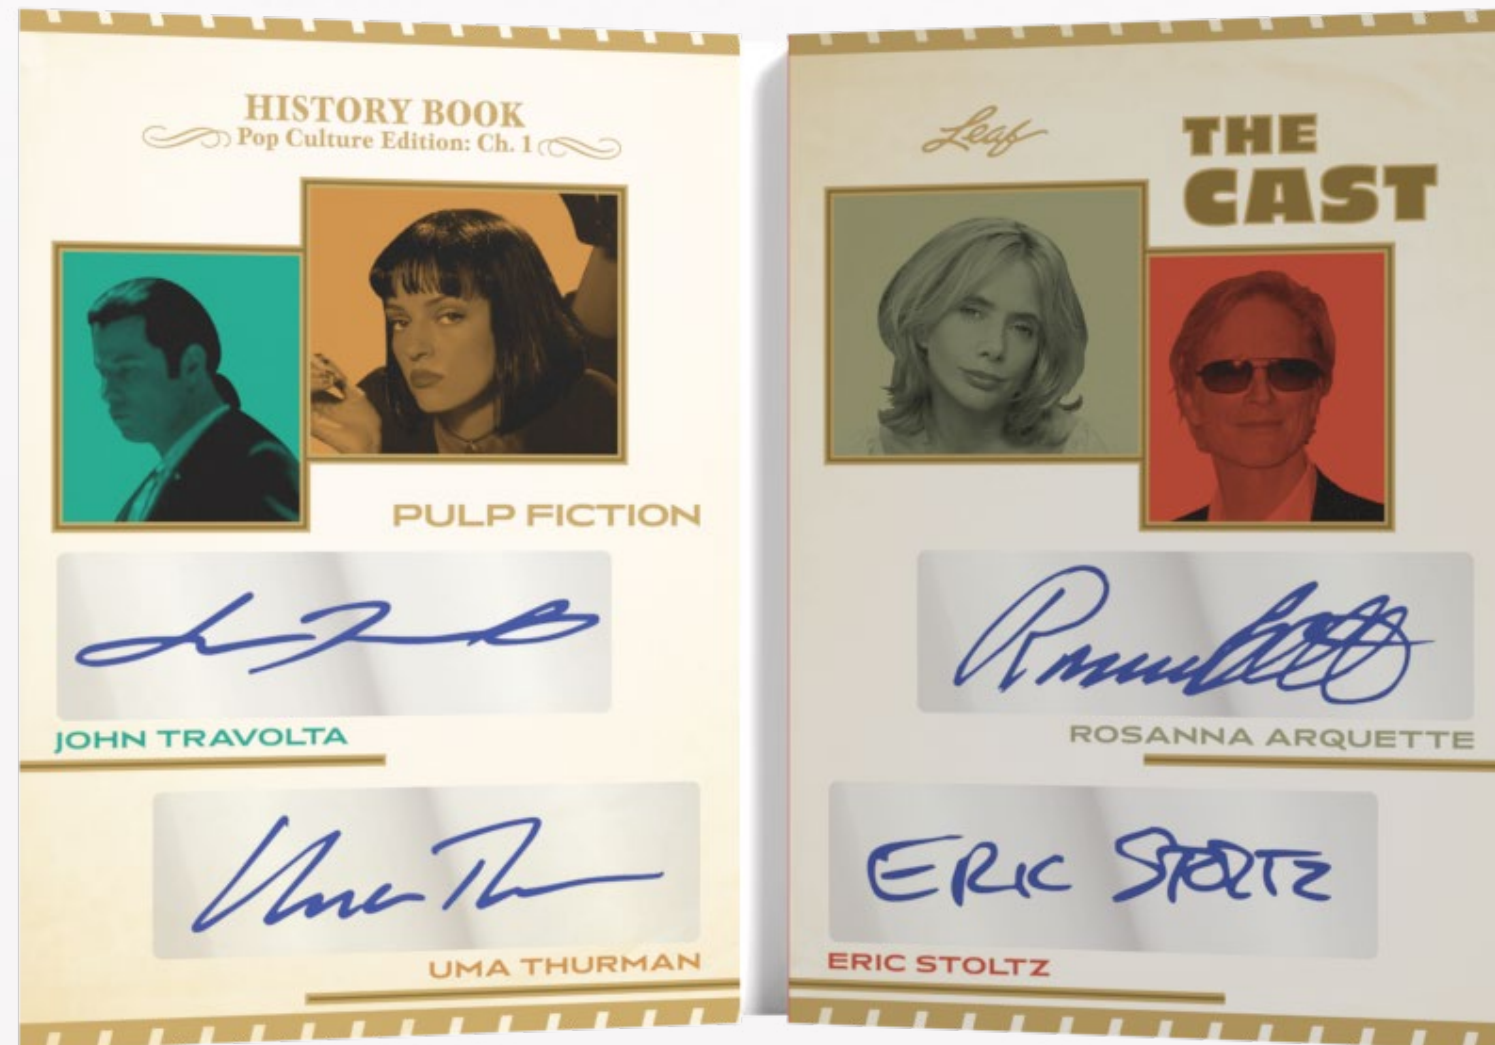

2024 LEAF HISTORY BOOK POP CULTURE EDITION: CH. 1

Images, designs and signatures are for presentations purpose only

THE CAST (4)