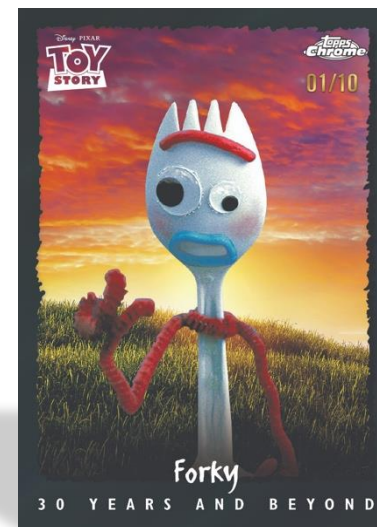

Disney · PIXAR

TOY STORY

2025 TOPPS CRYSTAL 30 YEARS OF TOY STORY

topps

Celebrate three decades of the beloved Toy Story franchise with 2025 Topps 30 Years of Toy Story, a trading card set that captures the heart, humor, and imagination of Woody, Buzz, and all of Andy's unforgettable toys. Featuring unique inserts, sketch cards from Pixar animators, Base Card variations, Shadowbox cards, autograph cards from Tom Hanks, Tim Allen, and more, this product delivers a collectible experience packed with nostalgia, playful surprises, and the magic of Toy Story storytelling.

Disney PIXAR
**TOY
STORY**

2025 TOPPS CRYSTAL 30 YEARS OF TOY STORY

topps

HOBBY

Each pack of 2025 Topps Crystal 30 Years of Toy Story contains four (4) cards, including three (3) Base Cards and one (1) Insert Card. Each box contains four (4) Numbered Base or Insert Parallels, one (1) Autograph or Sketch Card, one (1) Base Card Image Variation, and eight (8) Insert Cards. Each case contains one (1) Base Card Variation Pizza Planet Variation and one (1) of the following: Topps 1995, Al's Toy Barn, To Infinity...and Beyond, or Toy Taaffeite.