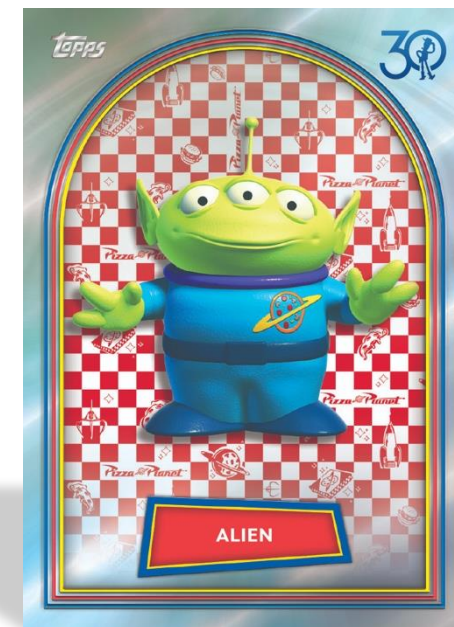

Autographs

You've Got a Friend in Me Autograph Edition celebrates the unforgettable friendships at the heart of Toy Story, pairing two beloved characters together on one card with signatures from the actors behind the voices. Look for dynamic autograph combinations featuring Tom Hanks and Tim Allen and more!

BASE