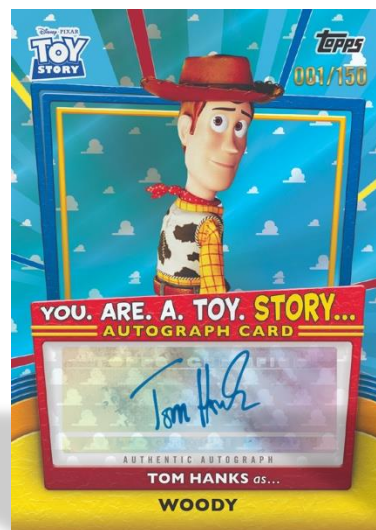

Disney · PIXAR

TOY STORY

2025 TOPPS CRYSTAL 30 YEARS OF TOY STORY

topps

Celebrate three decades of the beloved Toy Story franchise with 2025 Topps 30 Years of Toy Story, a trading card set that captures the heart, humor, and imagination of Woody, Buzz, and all of Andy's unforgettable toys. Featuring unique inserts, sketch cards from Pixar animators, Base Card variations, Shadowbox cards, autograph cards from Tom Hanks, Tim Allen, and more, this product delivers a collectible experience packed with nostalgia, playful surprises, and the magic of Toy Story storytelling.

Disney PIXAR
**TOY
STORY**

2025 TOPPS CRYSTAL 30 YEARS OF TOY STORY

topps

HOBBY

Each pack of 2025 Topps Crystal 30 Years of Toy Story contains four (4) cards, including three (3) Base Cards and one (1) Insert Card. Each box contains four (4) Numbered Base or Insert Parallels, one (1) Autograph or Sketch Card, one (1) Base Card Image Variation, and eight (8) Insert Cards. Each case contains one (1) Base Card Variation Pizza Planet Variation and one (1) of the following: Topps 1995, Al's Toy Barn, To Infinity...and Beyond, or Toy Taaffeite.

CASE HIT

Case Hits

Al's Toy Barn brings the wild energy of Toy Story 2 to life with cards designed to look like one of Al's over the top TV ads.

SSP

Short Prints

Sid Has Your Cards imagines what would happen if the neighborhood menace from Toy Story got his hands on your collection! This insert features chaotic designs that look scribbled on, cut up, and totally "customized" by Sid himself.

WHAT ARE YOU CHASING?

BASE

Character Collecting

The Base Set features an assortment of popular characters from across the Toy Story film franchise, giving collectors a vibrant mix of toys from every era of the beloved series.