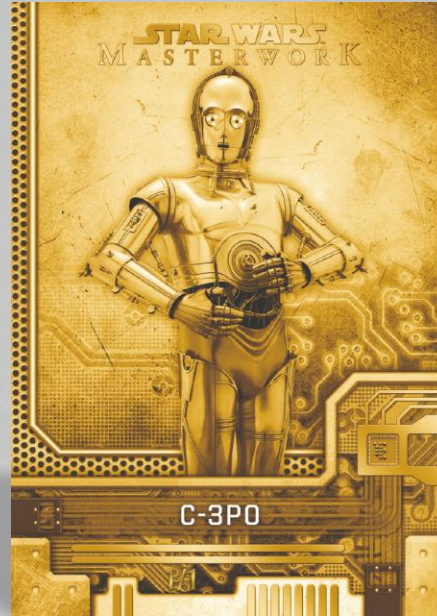

The logo is centered on a dark, textured background. It features two large, stylized, metallic-looking brackets on either side, each with a glowing blue light source at its top and bottom points. The text is rendered in a clean, sans-serif font with a metallic sheen and a slight 3D effect.

HOBBY

Each master box of 2025 Topps *Star Wars* Masterwork contains four (4) Hit cards including autographs, sketch cards, relic cards and more!

Four (4) Mini-Boxes per Master Box
Five (5) Cards per Mini-Box

[SKU DETAILS](#)

WHAT ARE YOU CHASING?

INSERT

Fall of the Chosen One

Retells the story of Anakin's transition into Darth Vader. With each chronological moment, the cards appear darker from the last – showing the change from light to dark side.

INSERT

Short Circuit

Droids everywhere! Collect all the droids from throughout the galaxy as featured on this special, technologically-inspired card design. Look for limited metal and gold metal variations of the inserts!