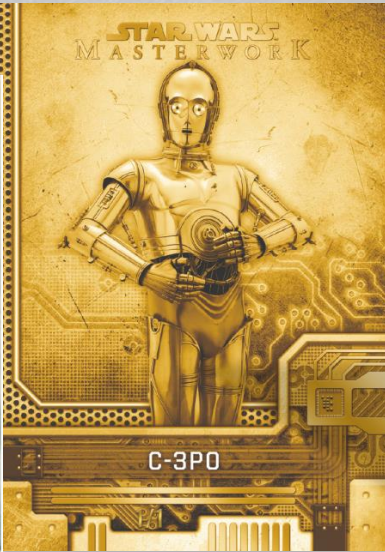

The logo is centered on a dark, textured background. It features two large, stylized, metallic-looking brackets on either side, each with a glowing blue light source at its top and bottom points. The text is rendered in a clean, sans-serif font with a metallic sheen and a slight 3D effect.

**STAR
WARS**
MASTERWORK™
2025

2025 TOPPS STAR WARS MASTERWORK

Topps Star Wars Masterwork, first released in 2015, is a premium trading card line known for on-card autographs, relic combinations, and high-end design. For nearly a decade, it has evolved alongside the Star Wars universe, while maintaining its reputation as the definitive high-end Star Wars card product.

HOBBY

Each master box of 2025 Topps *Star Wars* Masterwork contains four (4) Hit cards including autographs, sketch cards, relic cards and more!

Four (4) Mini-Boxes per Master Box
Five (5) Cards per Mini-Box

[SKU DETAILS](#)

WHAT ARE YOU CHASING?

INSERT

Fall of the Chosen One

Retells the story of Anakin's transition into Darth Vader. With each chronological moment, the cards appear darker from the last – showing the change from light to dark side.