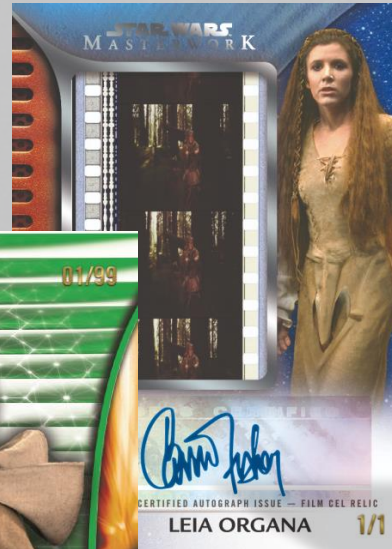

The logo is centered on a dark, textured background. It features two large, stylized, metallic-looking brackets on either side, each with a glowing blue light source at its top and bottom points. The text is rendered in a clean, sans-serif font with a metallic sheen and a slight 3D effect.

**STAR
WARS**
MASTERWORK™
2025

2025 TOPPS STAR WARS MASTERWORK

Topps Star Wars Masterwork, first released in 2015, is a premium trading card line known for on-card autographs, relic combinations, and high-end design. For nearly a decade, it has evolved alongside the Star Wars universe, while maintaining its reputation as the definitive high-end Star Wars card product.

HOBBY

Each master box of 2025 Topps *Star Wars* Masterwork contains four (4) Hit cards including autographs, sketch cards, relic cards and more!

Four (4) Mini-Boxes per Master Box
Five (5) Cards per Mini-Box

[SKU DETAILS](#)

WHAT ARE YOU CHASING?

INSERT

Fall of the Chosen One

Retells the story of Anakin's transition into Darth Vader. With each chronological moment, the cards appear darker from the last – showing the change from light to dark side.