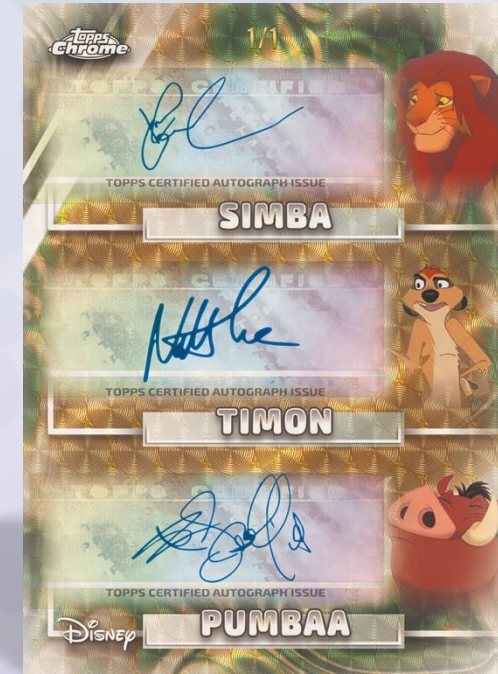

AUTOGRAPHS

Topps Chrome® Triple Autographs

These rare autograph cards bring back together castmates from Disney and Pixar's top franchises.