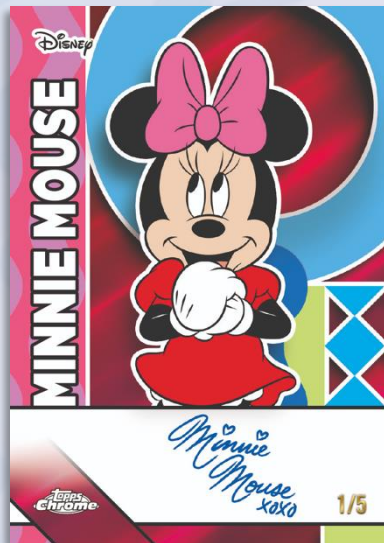

2026 TOPPS CHROME® DISNEY

Step into the world of Disney, where timeless stories meet cutting-edge Topps innovation in the all-new 2026 Topps Chrome® Disney set. Legendary characters and fresh new faces are united with breathtaking Chrome® technology and thematic designs that truly shine. Collect the stunning 200-card base set, showcasing treasured characters from both animated and live-action films, bringing together the full Disney and Pixar library that fans love.

Discover autograph cards from some of the most celebrated voice actors and on-screen talent in cinematic history, image variations featuring iconic imagery, dynamic shadowboxes, one-of-a-kind sketch cards including some by artists from Disney's studios, and more rare surprises. Look for the first-ever cards of live-action Disney Channel stars in the base and the throwback-centric Disney Channel insert, with its Autograph variation presenting the ultimate chase. And, back for the second year, Mickey & Friends MLB Home Jersey cards put Mickey Mouse, Donald Duck, and Goofy on the diamond playing for another set of teams! With its perfect fusion of nostalgia, artistry, and storytelling, 2026 Topps Chrome® Disney brings together generations of characters in a set made for generations of collectors who want to truly experience the magic.