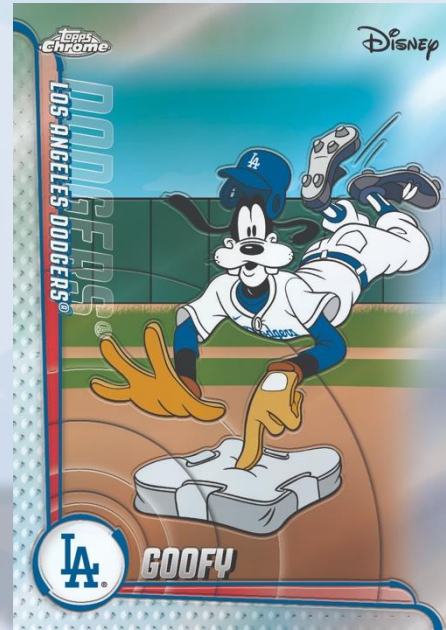

# WHAT ARE YOU CHASING?

BASE

**BASE**

200 card base set featuring Disney, Pixar, and Disney Channel characters, with exciting and dynamic parallels!

CASE HIT

**Mickey & Friends  
MLB Home Jersey Set**

Representing a fresh lineup, Mickey Mouse, Donald Duck, and Goofy each wear ten home jerseys of Major League Baseball teams.

INSERT

**Disney Channel**

This throwback-centric subset features the biggest '00s and '10s stars from the network's hits!